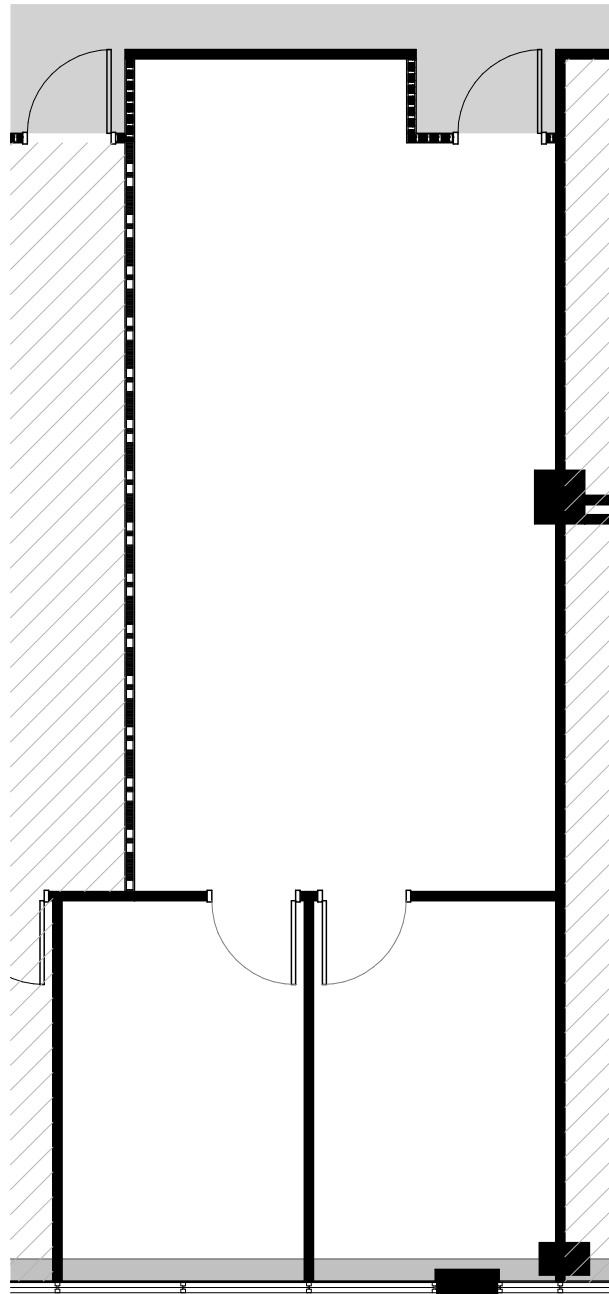

PYRAMID POINTE

SUITE 102
841 RSF

PREMIUM OFFICE FOR LEASE

W. Ryan Stout

303.813.6448

ryan.stout@cushwake.com

Zachary T. Williams

303.813.6474