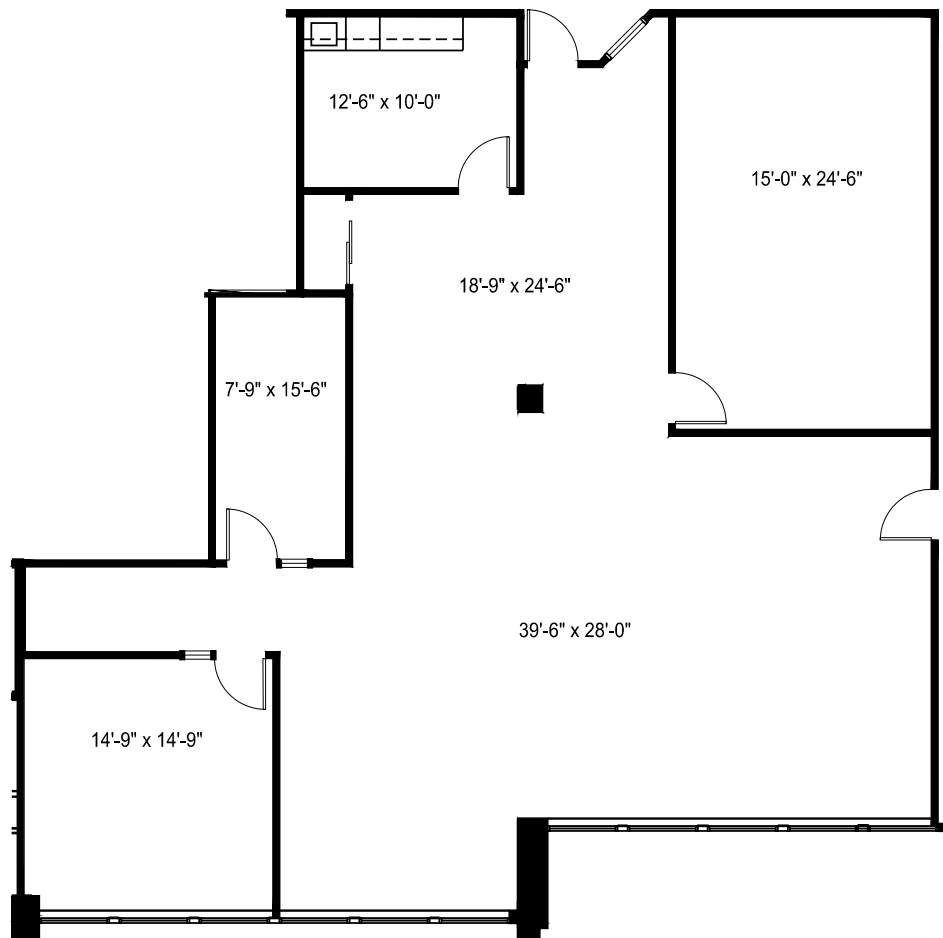

Building 52

Suite 160 | 2,697 RSF

Building 52
Suite 160
Key Plan