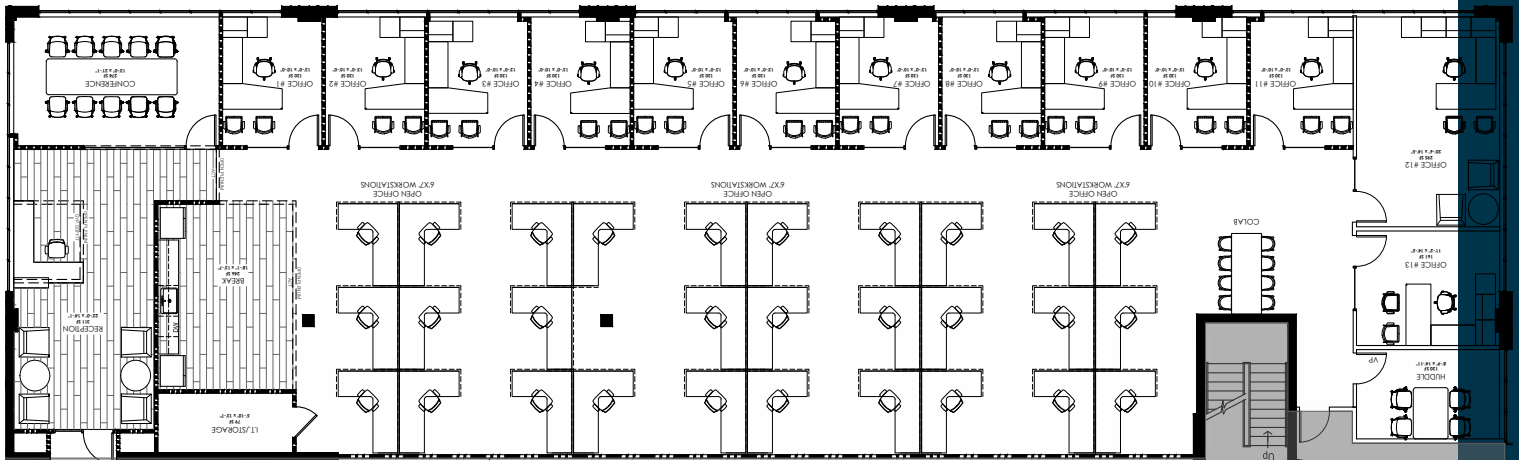

# Building 15

Suite 150 | 7,559 RSF

Proposed Spec Suite

Caitlin Ellenson  
303 312 1914  
caitlin.ellenson@cushwake.com

W. Ryan Stout  
303.813.6448  
ryan.stout@cushwake.com

Zachary T. Williams  
303.813.6474  
zach.williams@cushwake.com