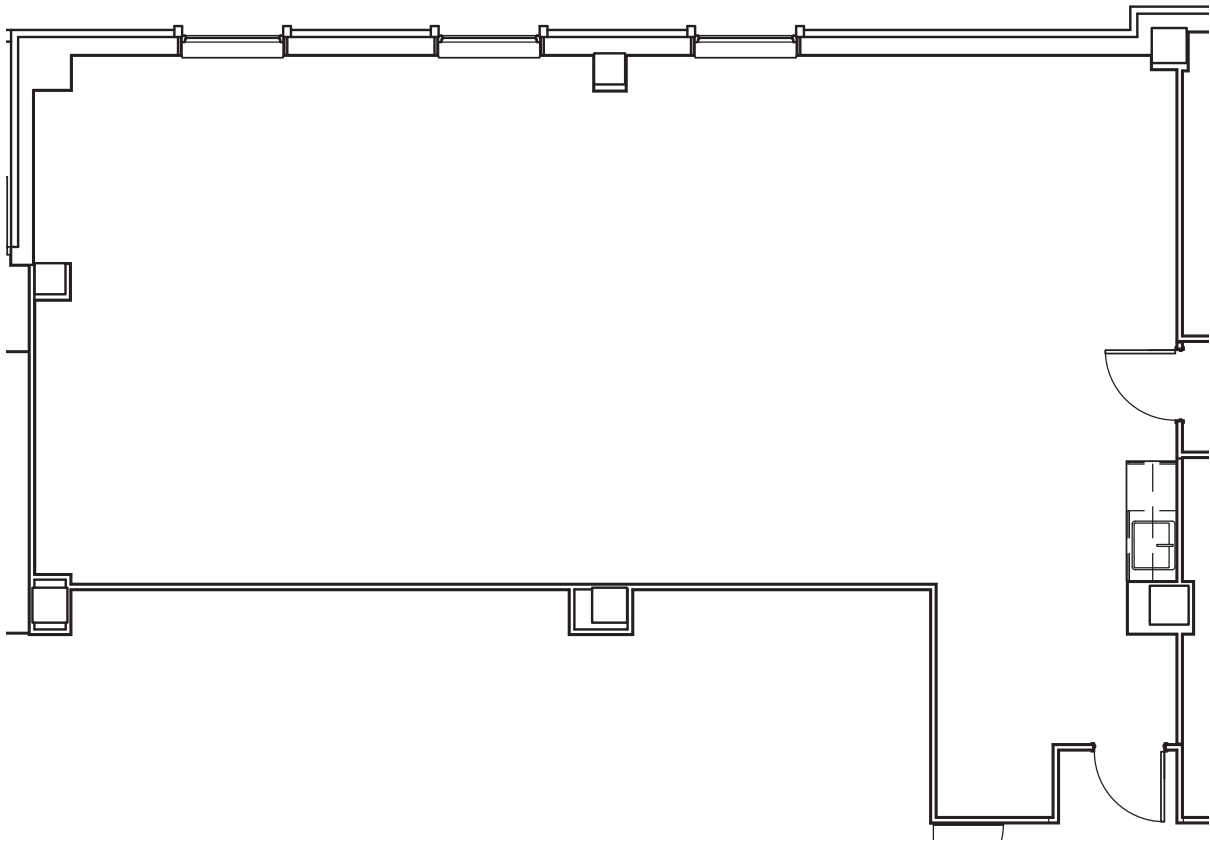

Suite 645

1,458 RSF

For Leasing Information, Contact:

W. Ryan Stout

303.813.6448

ryan.stout@cushwake.com

Zachary T. Williams

303.813.6474