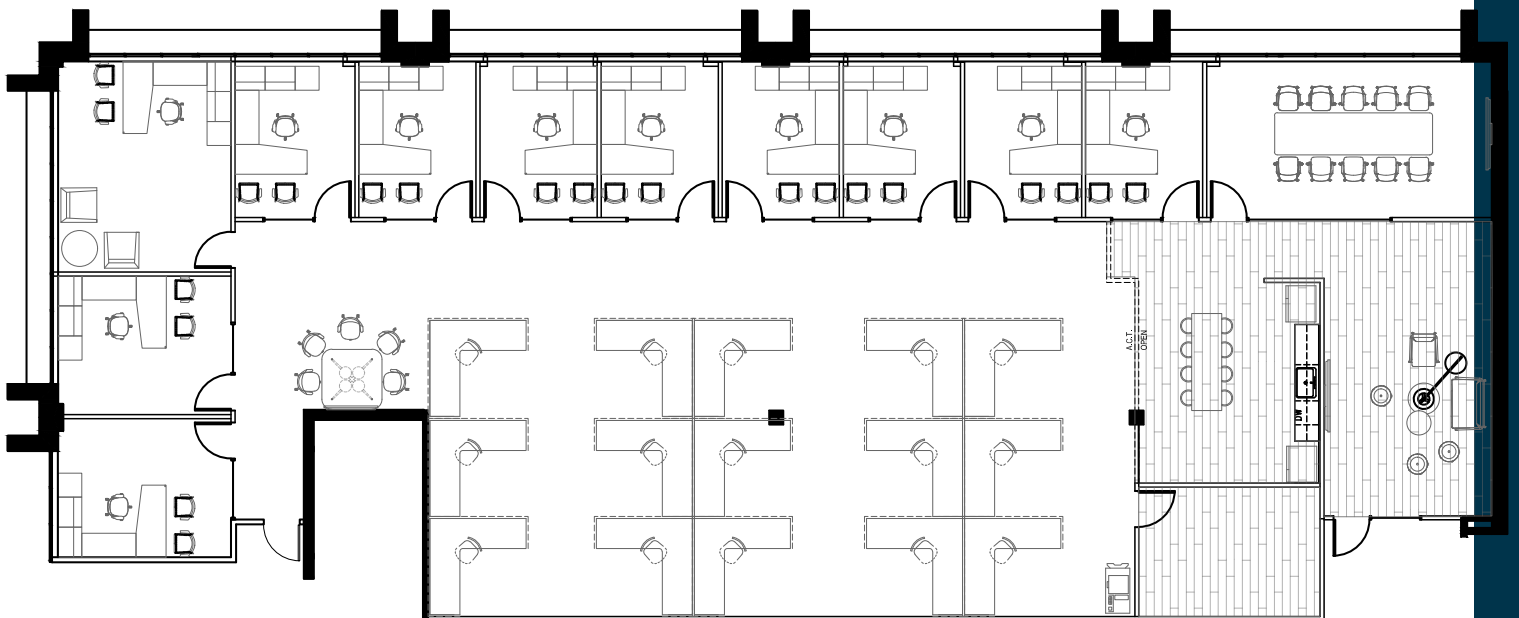

Building 15

Suite 175 | 6,210 RSF

Proposed Spec Suite

DENVER WEST - 15
SUITE 175 - 6,210 RSF

Caitlin Ellenson
303 312 1914
caitlin.ellenson@cushwake.com

W. Ryan Stout
303.813.6448
ryan.stout@cushwake.com

Zachary T. Williams
303.813.6474
zach.williams@cushwake.com