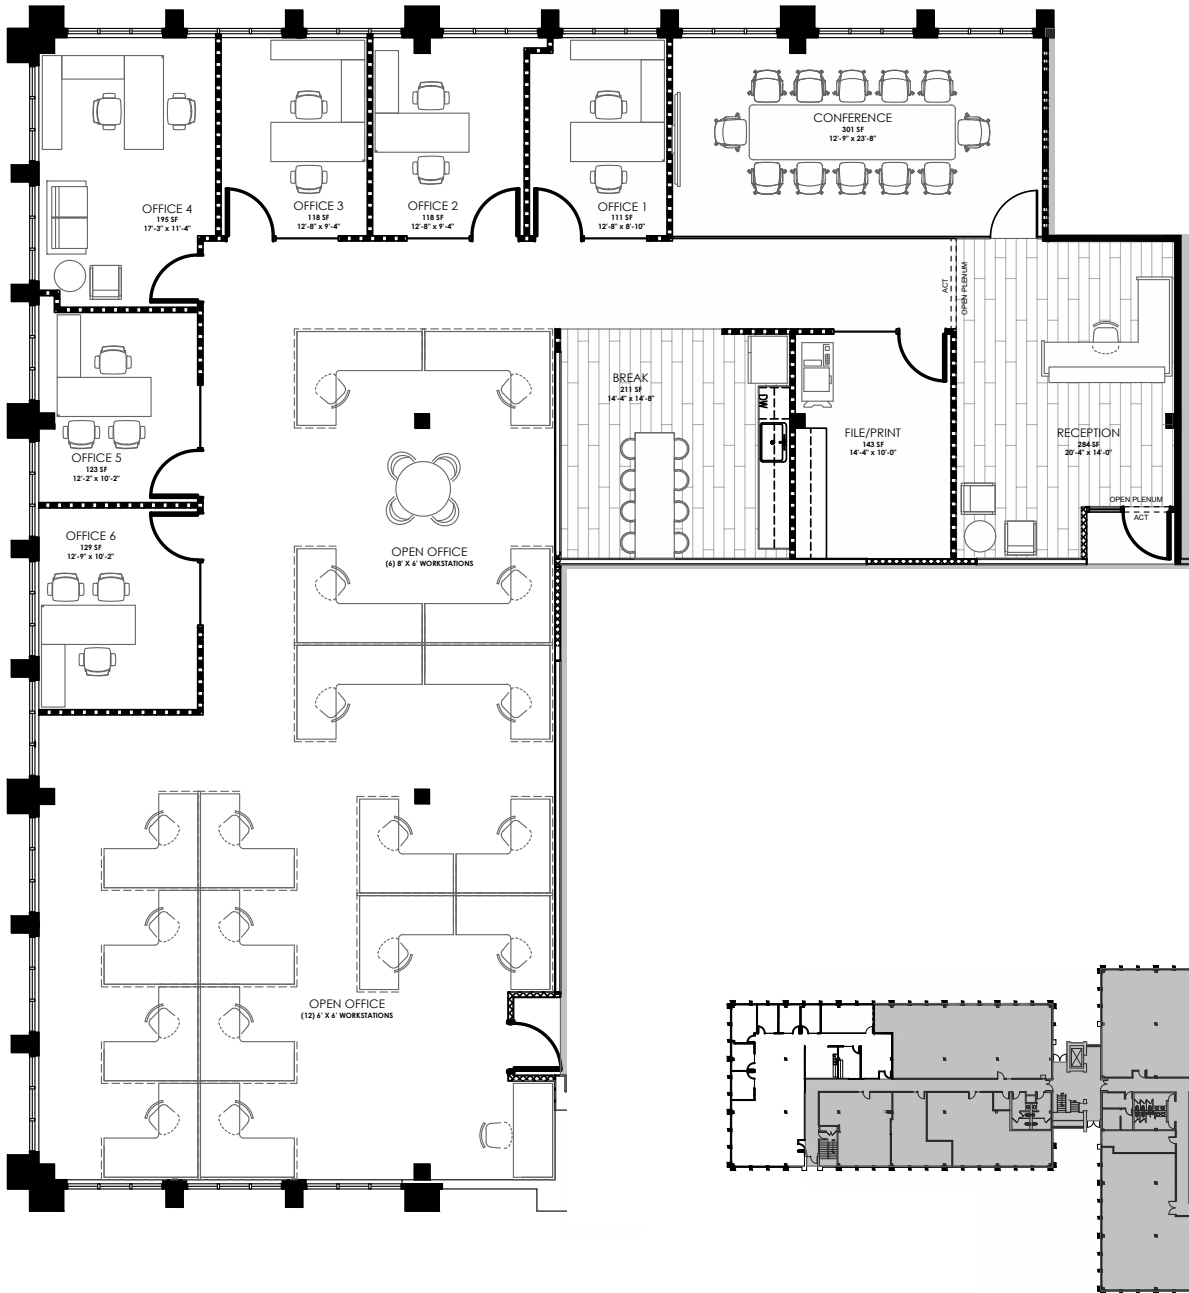

Building 1

Suite 110 | 4,358 RSF

Proposed Spec Suite

Caitlin Ellenson
303 312 1914
caitlin.ellenson@cushwake.com

W. Ryan Stout
303.813.6448
ryan.stout@cushwake.com

Zachary T. Williams
303.813.6474
zach.williams@cushwake.com