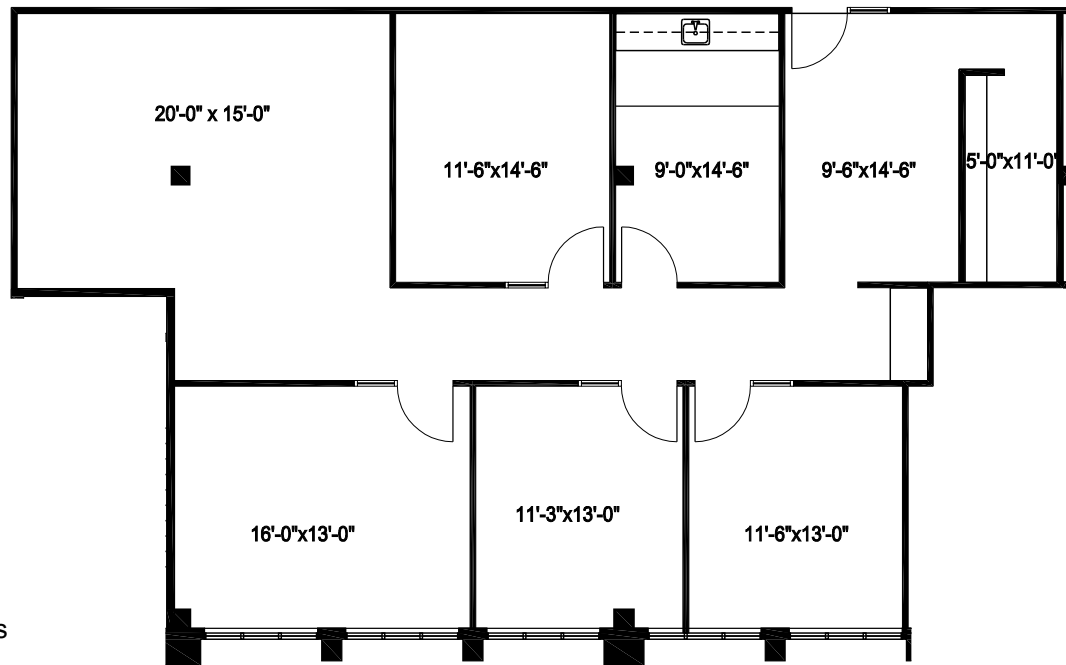

# Building 1

Suite 220 | 1,871 RSF

Refer to architectural drawings for specific dimensions

Building 1  
Suite 220  
Key Plan

Prepared by Tenant Planning Services: 22 Aug 2023