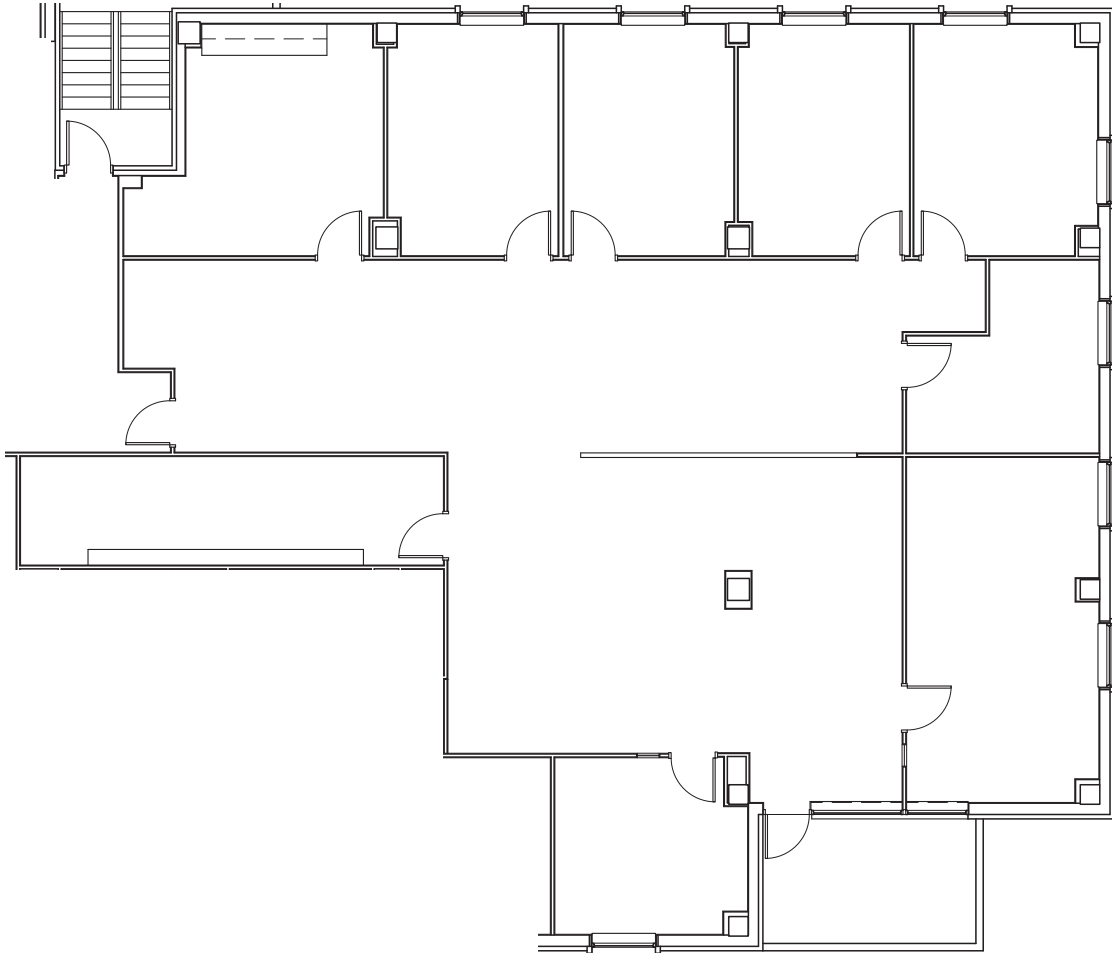

Suite 485

3,895 RSF

For Leasing Information, Contact:

W. Ryan Stout

303.813.6448

ryan.stout@cushwake.com

Zachary T. Williams

303.813.6474