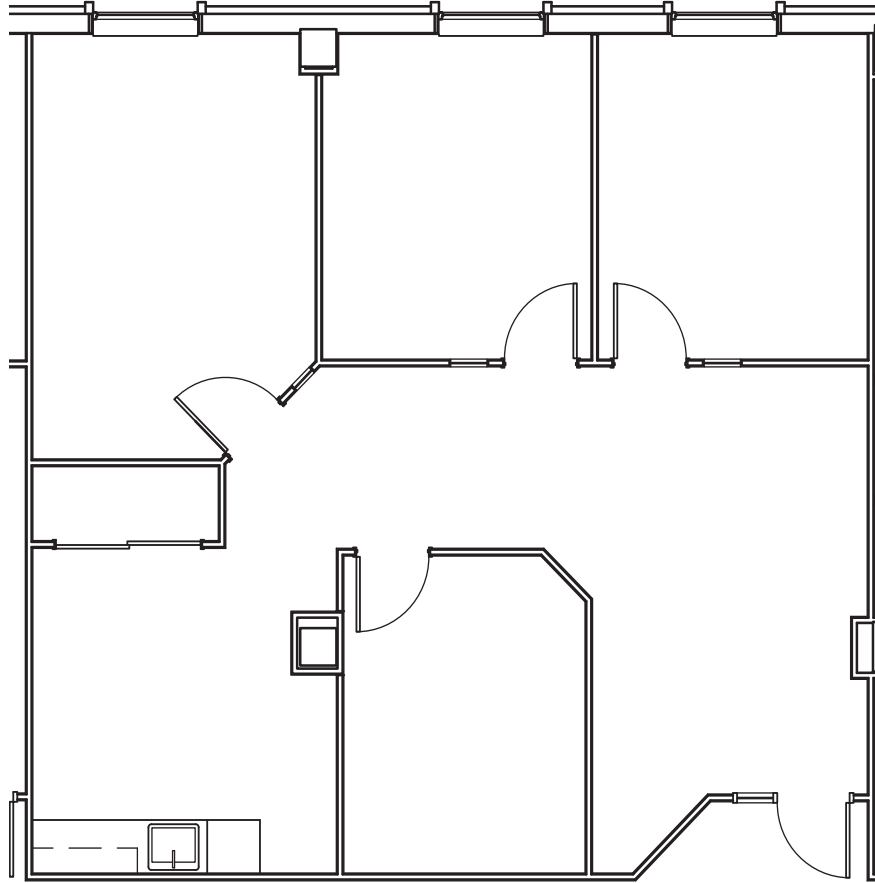

## Suite 465

---

1,375 RSF

For Leasing Information, Contact:

W. Ryan Stout  
303.813.6448  
ryan.stout@cushwake.com

Zachary T. Williams  
303.813.6474  
zach.williams@cushwake.com

Caitlin I. Ellenson  
303.312.1914  
caitlin.ellenson@cushwake.com