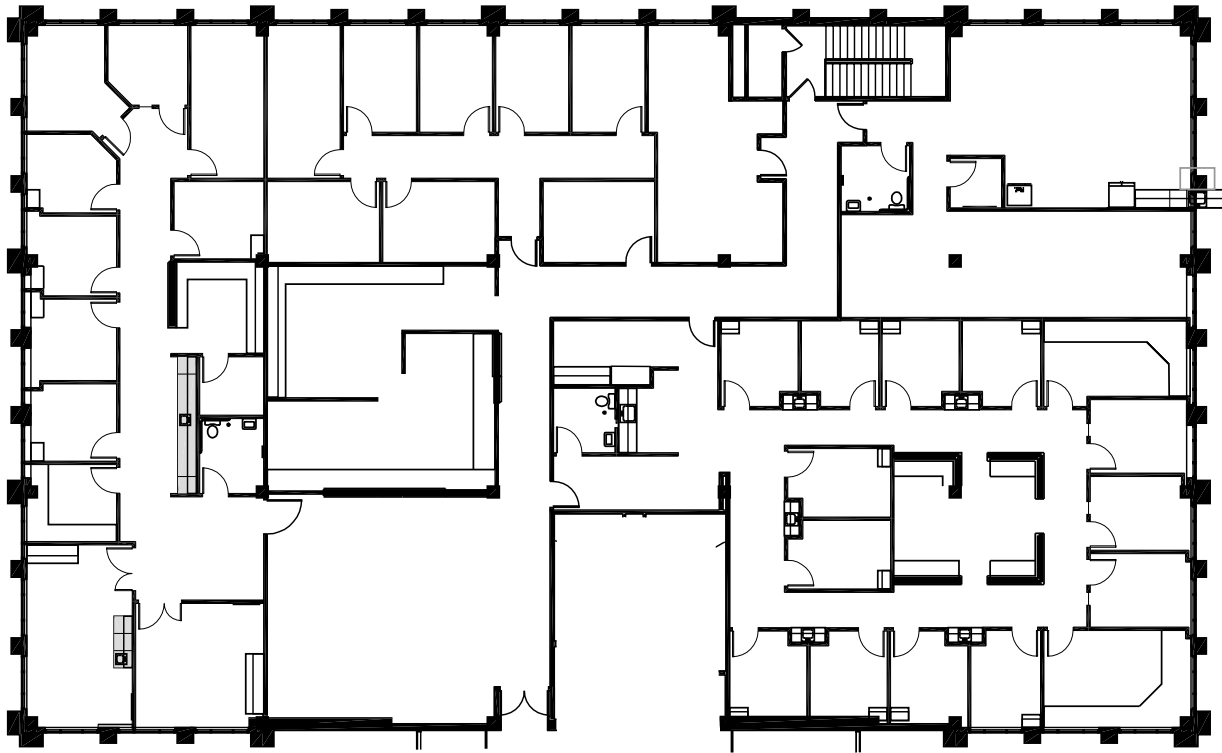

# Building 4

Suite 250 | 12,379 RSF

Building 04  
Suite 250  
Key Plan

Caitlin Ellenson  
303 312 1914  
caitlin.ellenson@cushwake.com

W. Ryan Stout  
303.813.6448  
ryan.stout@cushwake.com

Zachary T. Williams  
303.813.6474  
zach.williams@cushwake.com