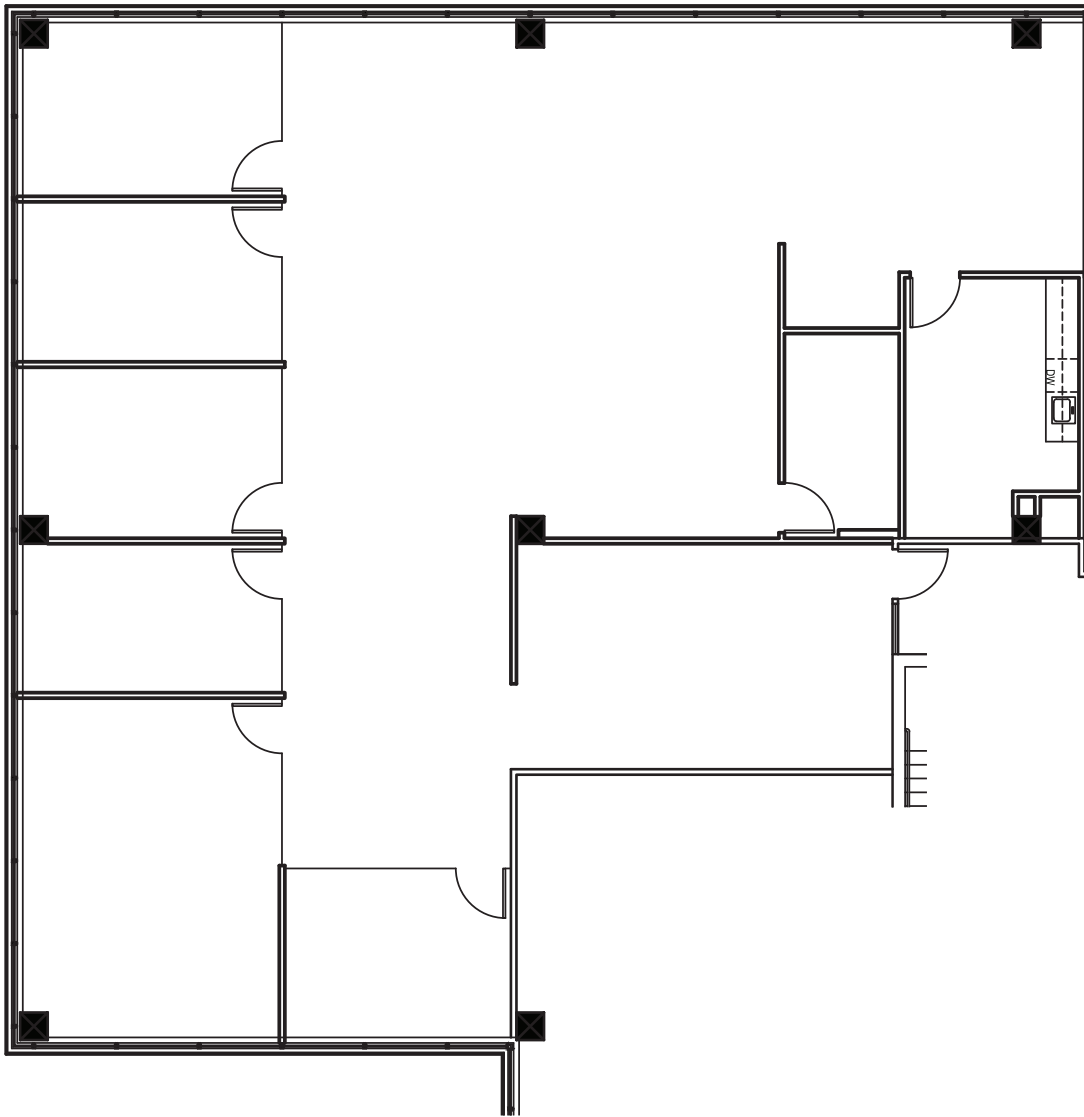

HORIZON TERRACE

SUITE 206

4,100 RSF

W. Ryan Stout
+1 303 813 6448
ryan.stout@cushwake.com

Zachary T. Williams
+1 303 813 6474
zach.williams@cushwake.com

Caitlin I. Ellenson
+1 303 312 1914
caitlin.ellenson@cushwake.com