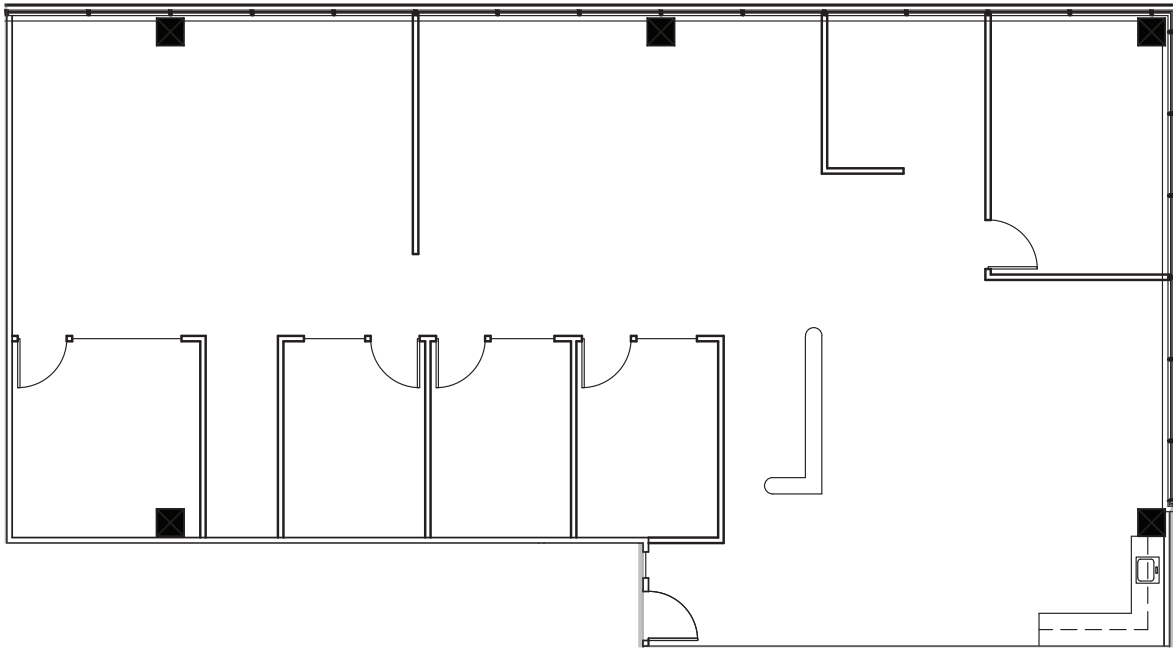

HORIZON TERRACE

SUITE 570

2,771 RSF

W. Ryan Stout
+1 303 813 6448
ryan.stout@cushwake.com

Zachary T. Williams
+1 303 813 6474
zach.williams@cushwake.com

Caitlin I. Ellenson
+1 303 312 1914
caitlin.ellenson@cushwake.com