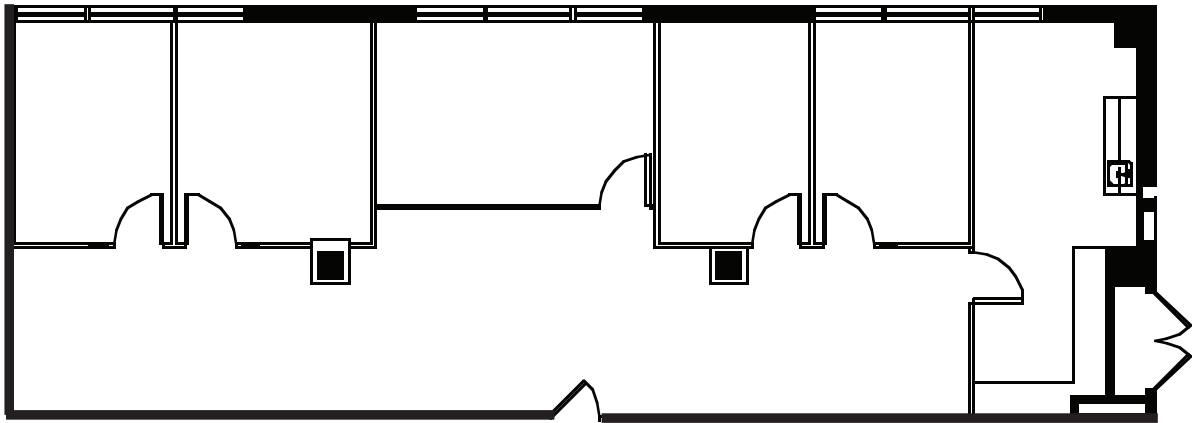

Suite 370

1,853 RSF

For Leasing Information, Contact:

W. Ryan Stout

303.813.6448

ryan.stout@cushwake.com

Zachary T. Williams

303.813.6474