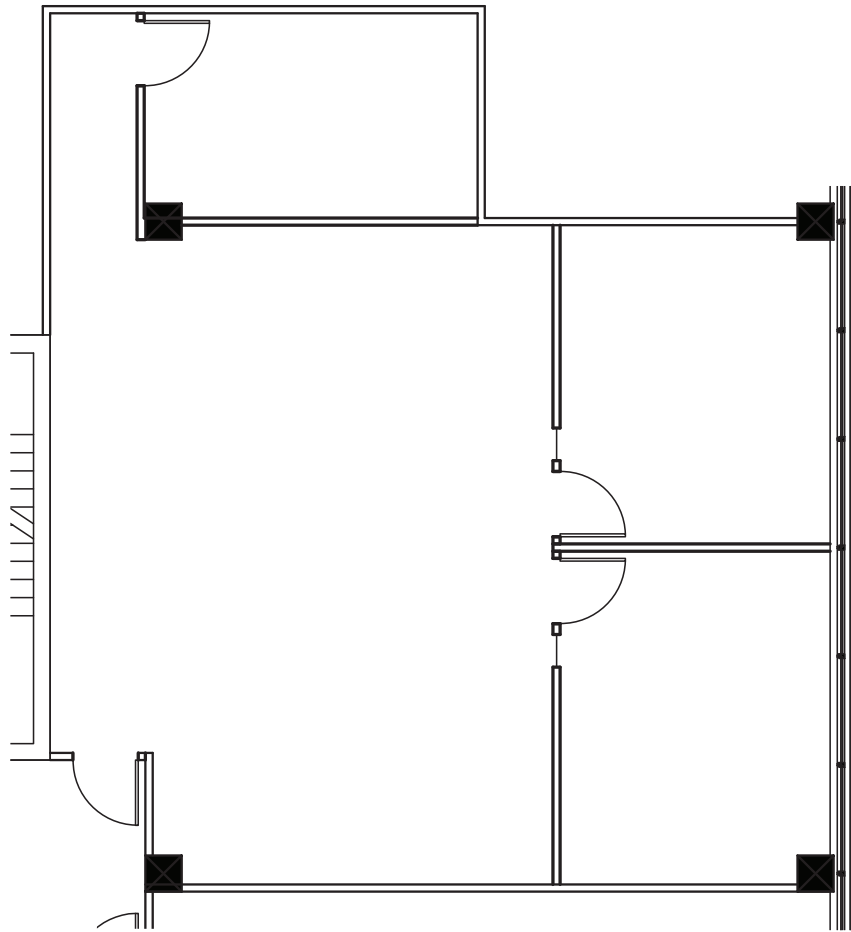

HORIZON TERRACE

SUITE 225

1,579 RSF

W. Ryan Stout
+1 303 813 6448
ryan.stout@cushwake.com

Zachary T. Williams
+1 303 813 6474
zach.williams@cushwake.com

Caitlin I. Ellenson
+1 303 312 1914
caitlin.ellenson@cushwake.com