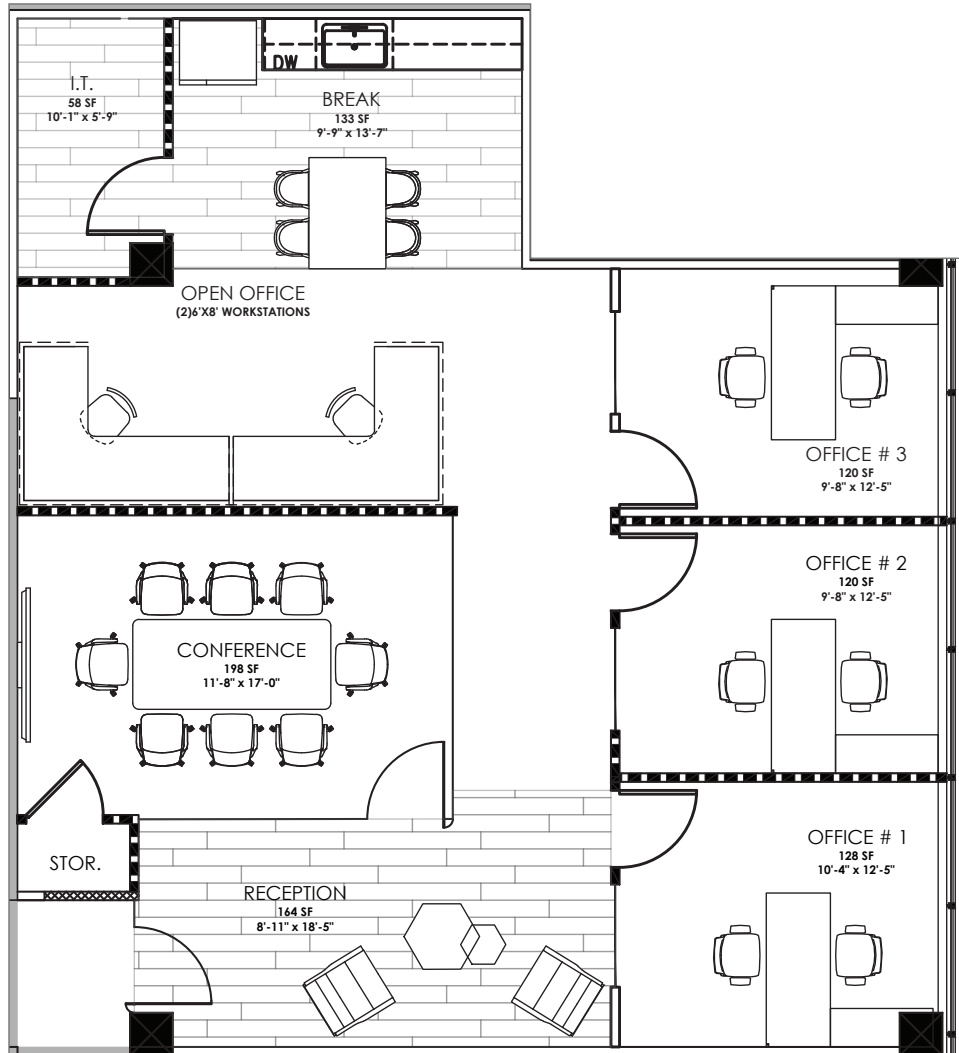

HORIZON TERRACE

SUITE 225 PROPOSED SPEC 1,579 RSF

W. Ryan Stout
+1 303 813 6448
ryan.stout@cushwake.com

Zachary T. Williams
+1 303 813 6474
zach.williams@cushwake.com

Caitlin I. Ellenson
+1 303 312 1914
caitlin.ellenson@cushwake.com