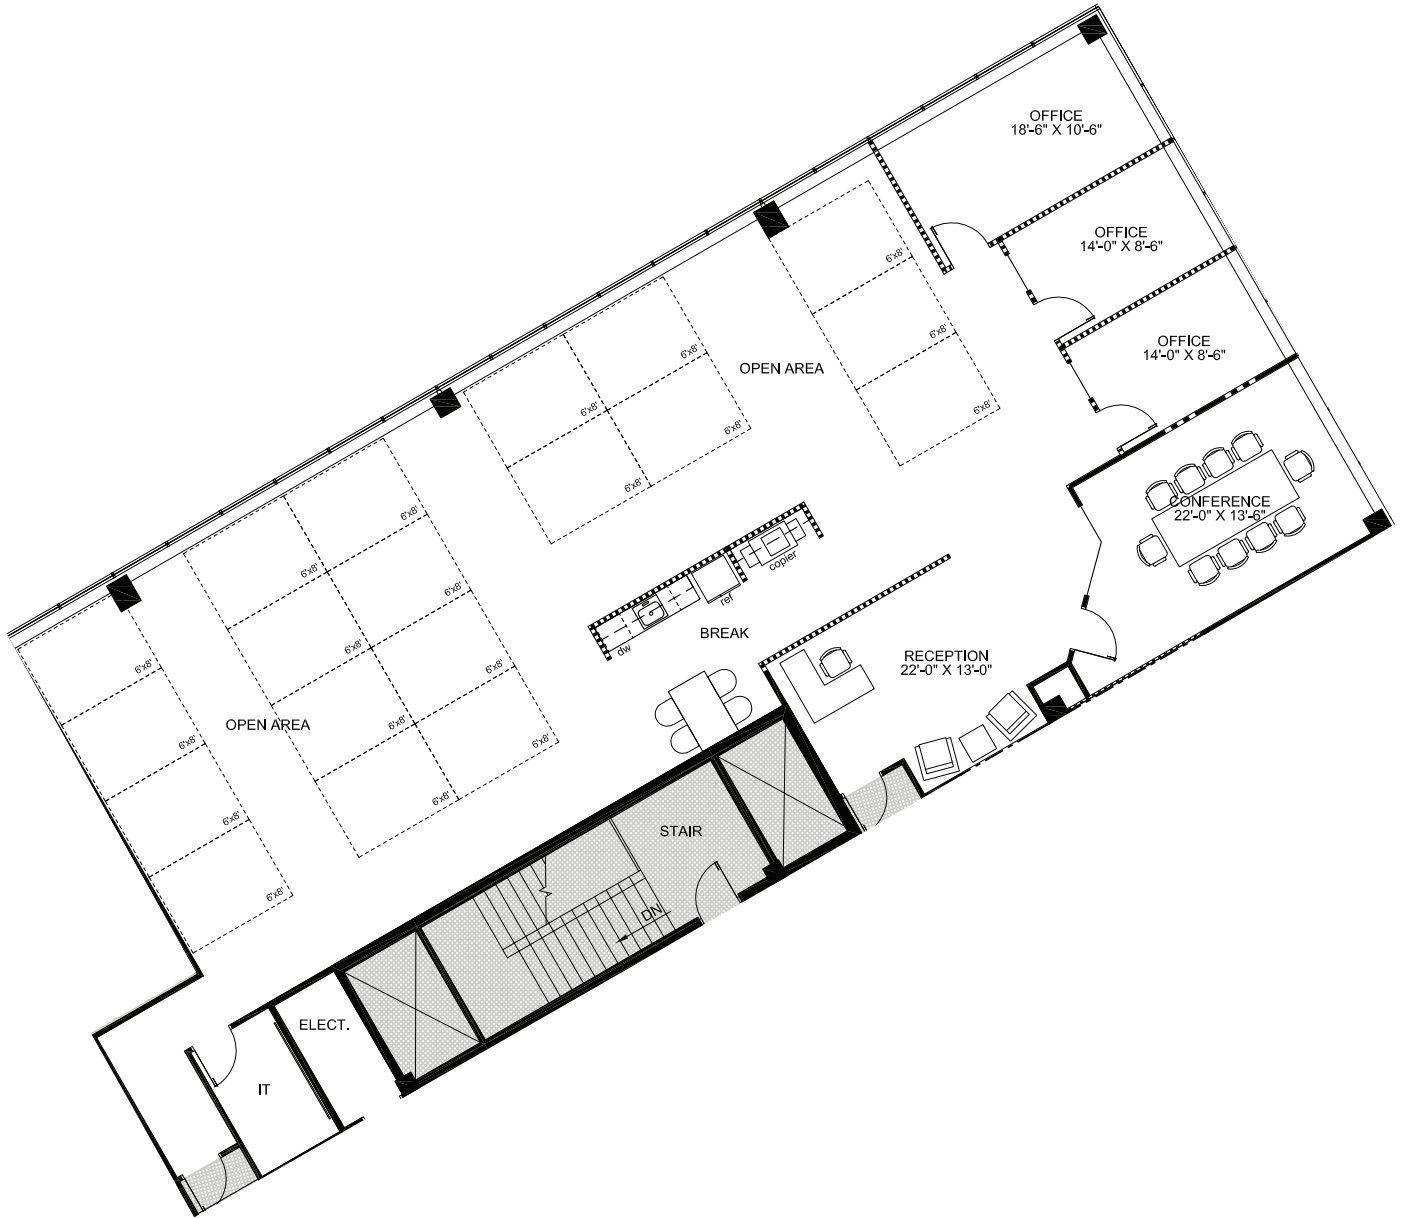

PYRAMID POINTE

SUITE 240
4,147 RSF
SPEC SUITE

PREMIUM OFFICE FOR LEASE

W. Ryan Stout
303.813.6448
ryan.stout@cushwake.com

Zachary T. Williams
303.813.6474
zach.williams@cushwake.com

Caitlin I. Ellenson
303.312.1914
caitlin.ellenson@cushwake.com