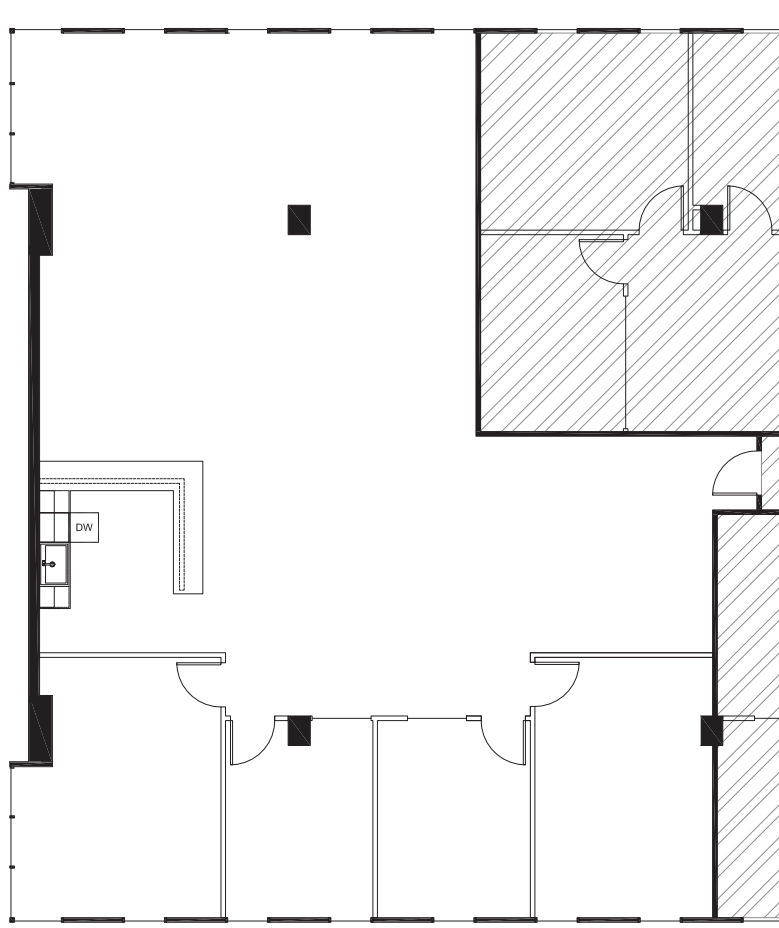

TOWER

COLORADO

Suite 405

2,815 RSF

Fully Furnished

W. RYAN STOUT
303.813.6448
ryan.stout@cushwake.com

ZACHARY T. WILLIAMS
303.813.6474
zach.williams@cushwake.com

CAITLIN I. ELLENSON
303.312.1914
caitlin.ellenson@cushwake.com