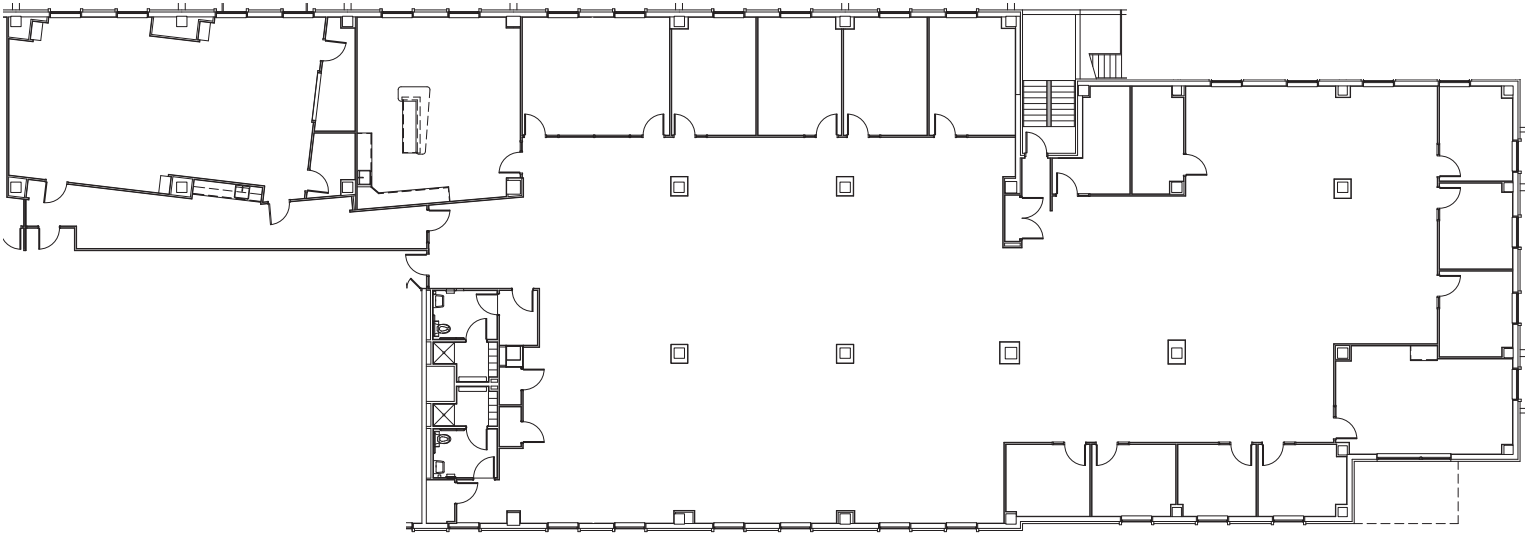

Suite 100

14,246 RSF

For Leasing Information, Contact:

W. Ryan Stout

303.813.6448

ryan.stout@cushwake.com

Zachary T. Williams

303.813.6474