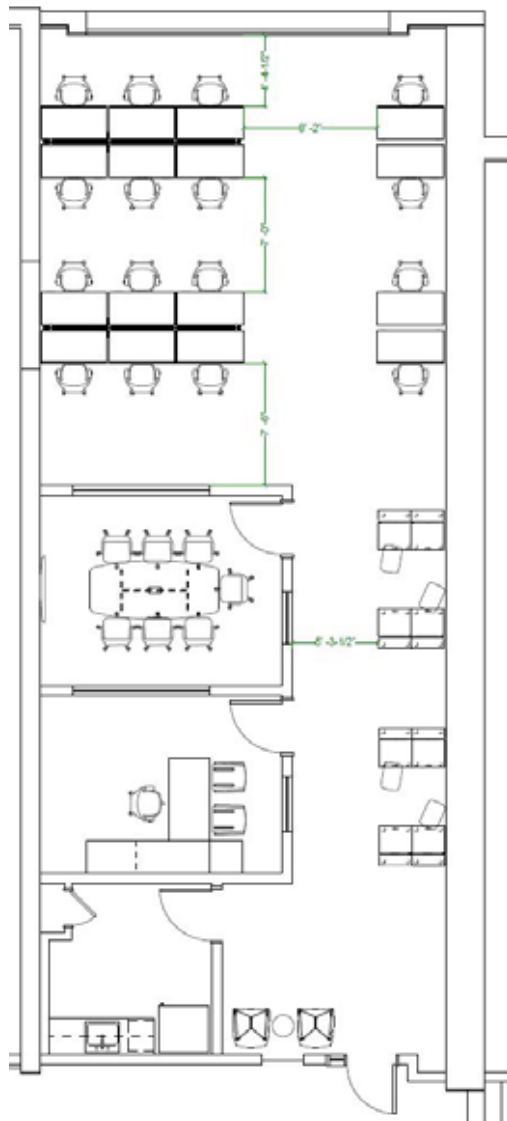

HISTORIC LANDMARK

EST - 1878

MARKET CENTER

17TH & MARKET

SUITE 211
1,784 SF

*Furnished
Spec Suite*

W. Ryan Stout
303.813.6448
ryan.stout@cushwake.com

Zachary T. Williams
303.813.6474
zach.williams@cushwake.com