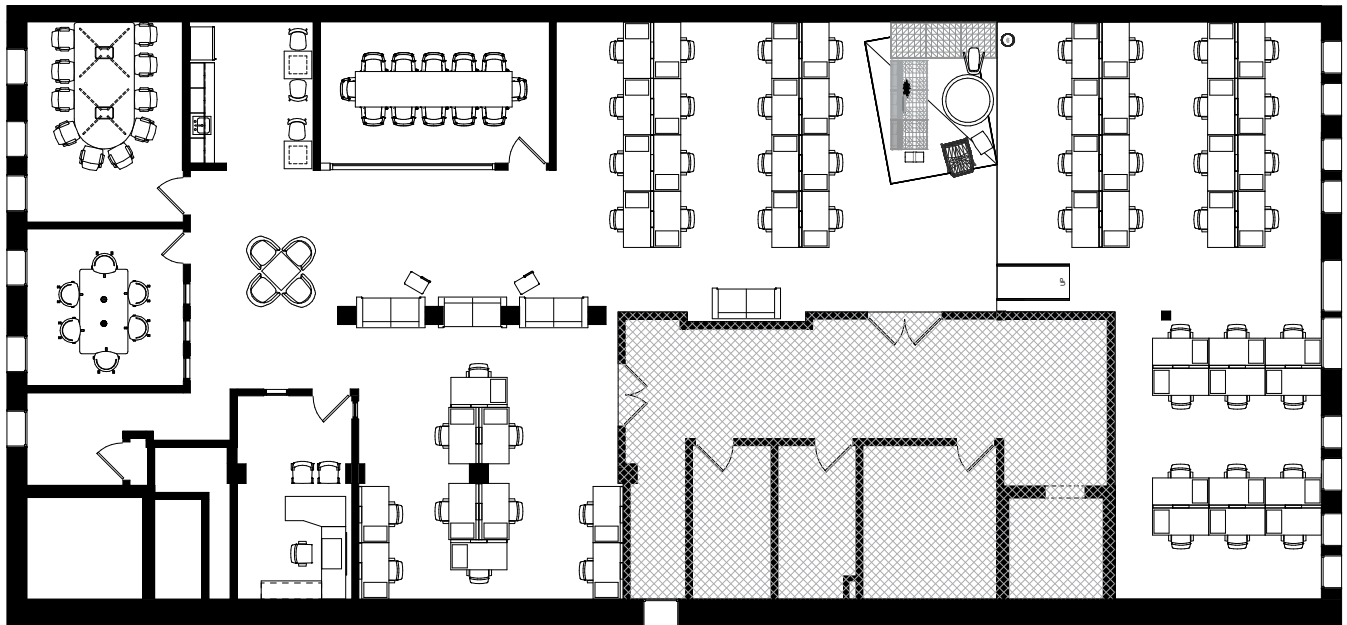

SUITE 201 5,195 SF

*hypothetical furniture
layout

W. Ryan Stout
303.813.6448
ryan.stout@cushwake.com

Zachary T. Williams
303.813.6474
zach.williams@cushwake.com

Caitlin I. Ellenson
303.312.1914
caitlin.ellenson@cushwake.com