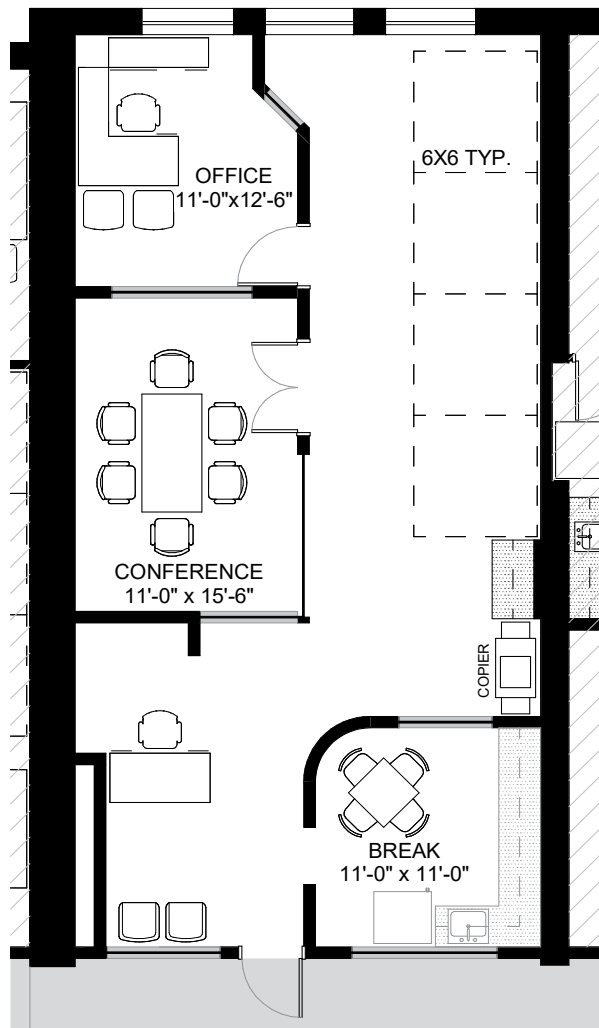

SUITE 207 1,439 SF

*hypothetical furniture layout

W. Ryan Stout
303.813.6448
ryan.stout@cushwake.com

Zachary T. Williams
303.813.6474
zach.williams@cushwake.com

Caitlin I. Ellenson
303.312.1914
caitlin.ellenson@cushwake.com