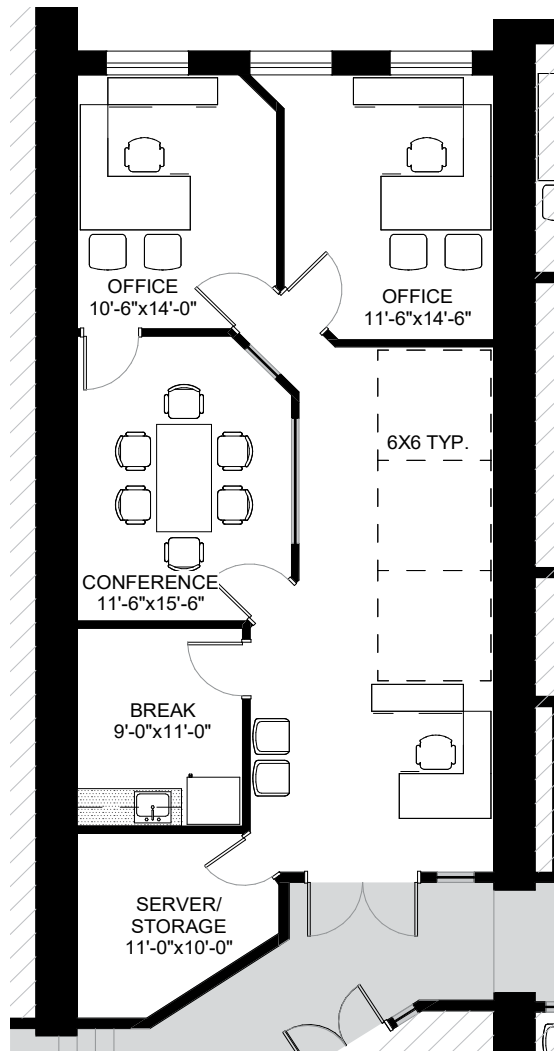

SUITE 209
1,416 SF

*hypothetical furniture layout

W. Ryan Stout
303.813.6448
ryan.stout@cushwake.com

Zachary T. Williams
303.813.6474
zach.williams@cushwake.com

Caitlin I. Ellenson
303.312.1914
caitlin.ellenson@cushwake.com