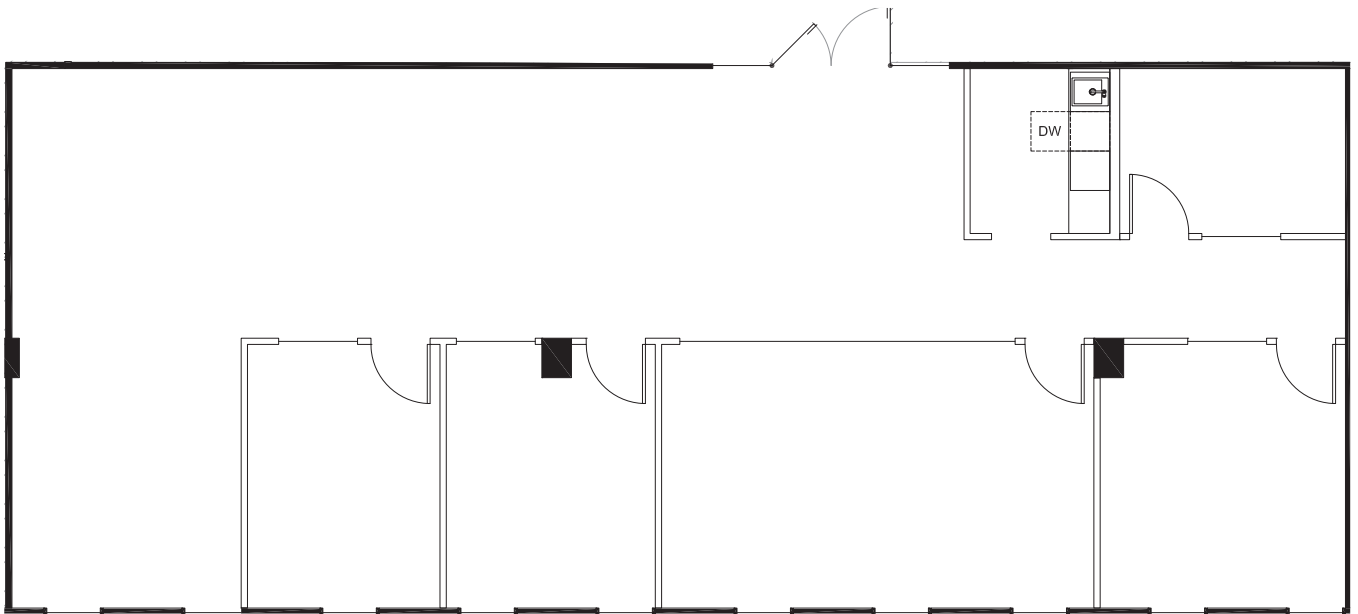

# TOWER

COLORADO

Suite 400  
2,244 RSF  
Spec Suite

W. RYAN STOUT  
303.813.6448  
ryan.stout@cushwake.com

ZACHARY T. WILLIAMS  
303.813.6474  
zach.williams@cushwake.com

CAITLIN I. ELLENSON  
303.312.1914  
caitlin.ellenson@cushwake.com