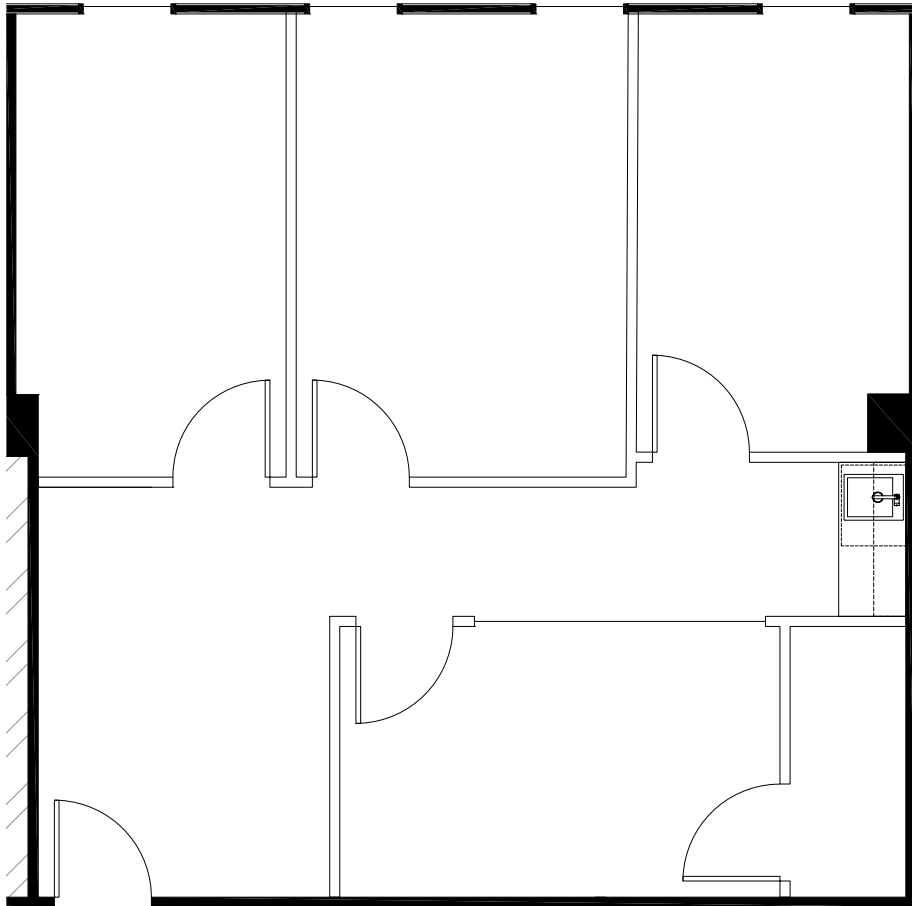

# TOWER

COLORADO

Suite 915

1,112 RSF

W. RYAN STOUT  
303.813.6448  
ryan.stout@cushwake.com

NATHAN J. BRADLEY  
303.813.6444  
nate.bradley@cushwake.com

ZACHARY T. WILLIAMS  
303.813.6474  
zach.williams@cushwake.com