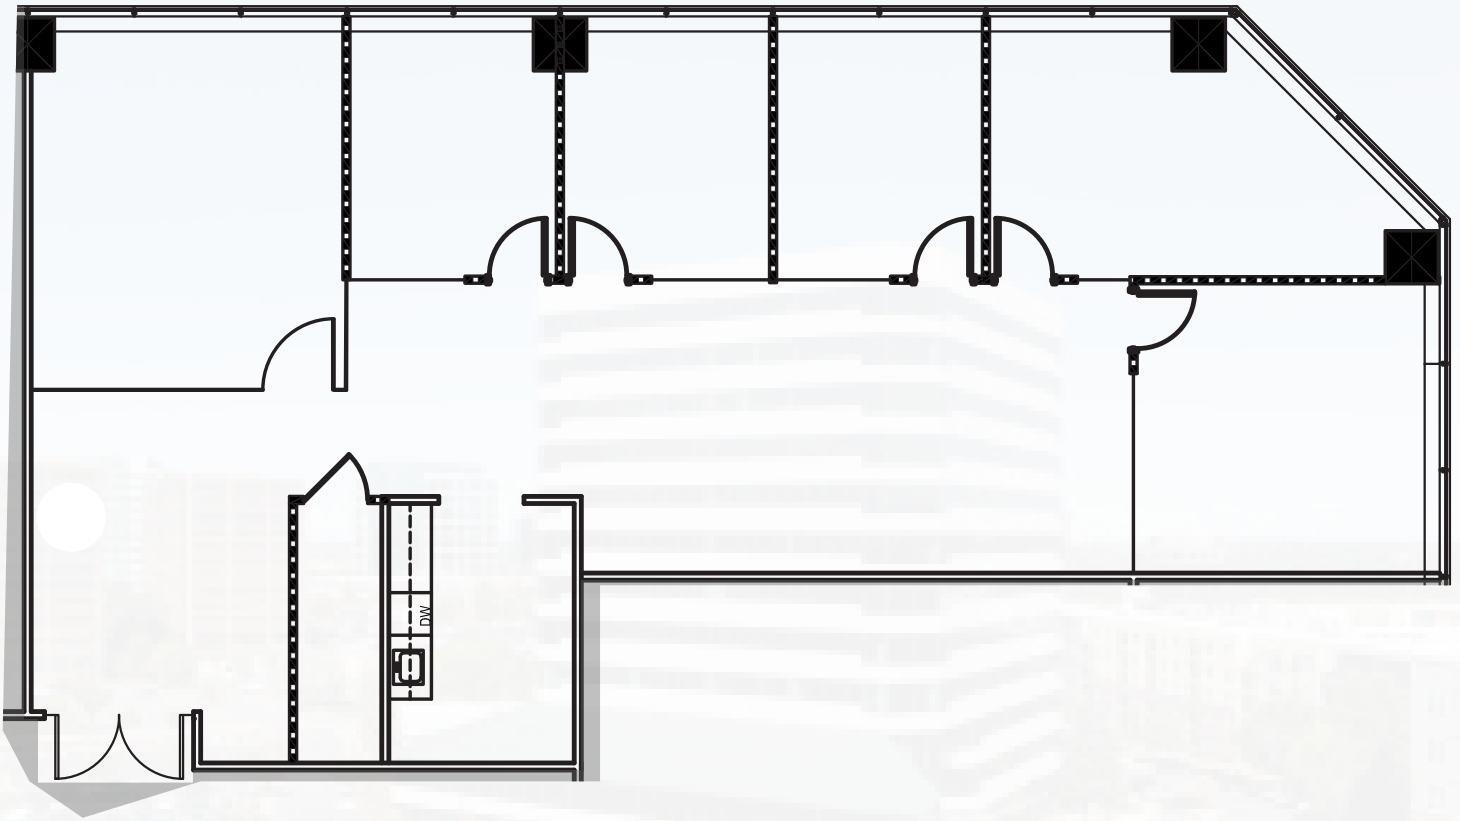

BELLEVUE

TOWER

SUITE 625
2,261 RSF

W. Ryan Stout
303.813.6448
ryan.stout@cushwake.com

Zachary T. Williams
303.813.6474
zach.williams@cushwake.com

Caitlin I. Ellenson
303.312.1914
caitlin.ellenson@cushwake.com