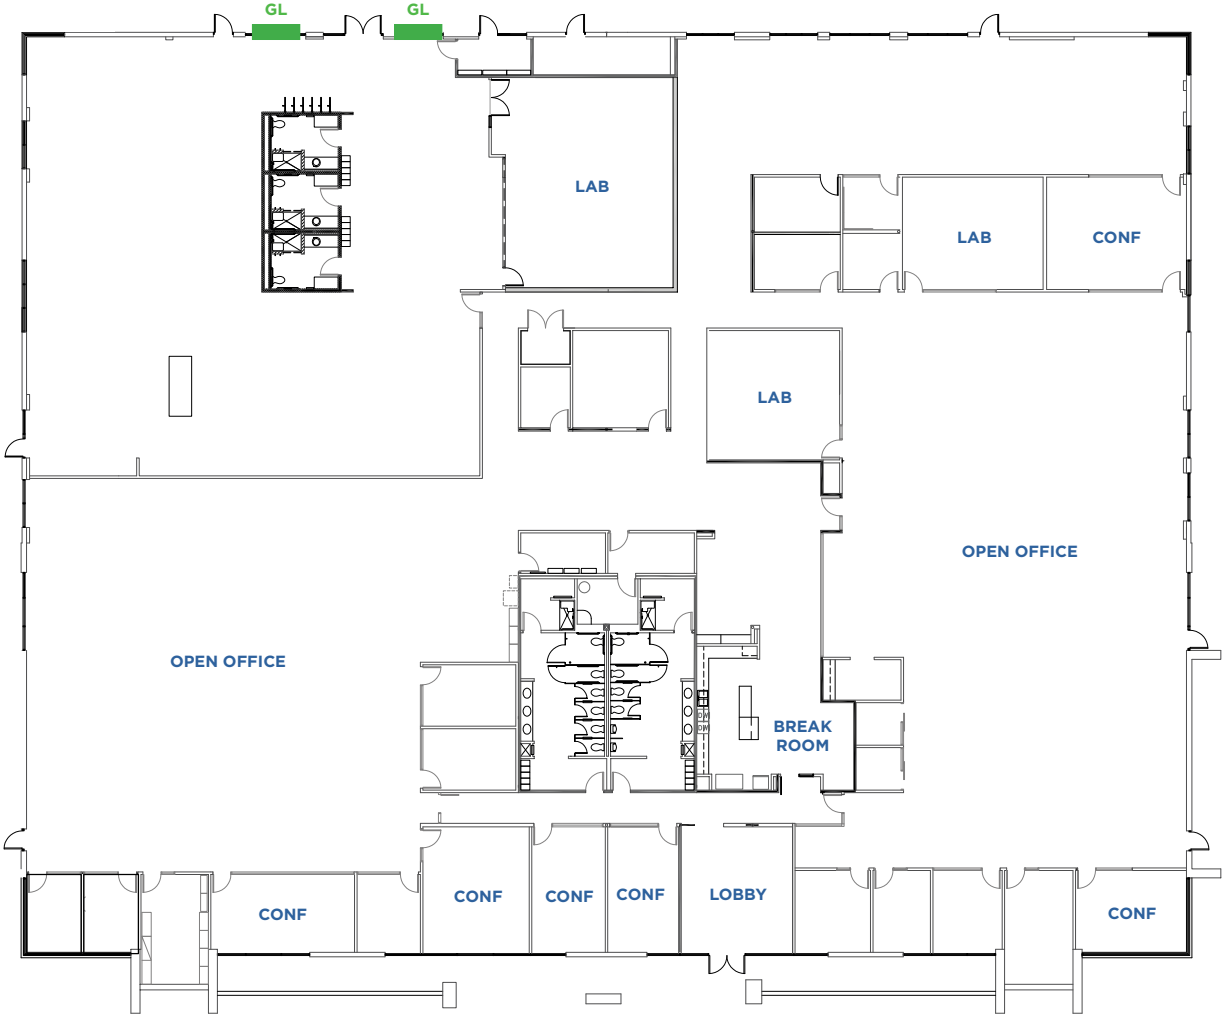

205

RAVENDALE

MOUNTAIN VIEW | CALIFORNIA
±31,062 SQUARE FEET

205 RAVENDALE DRIVE

HIGHLIGHTS

- ±31,062 SF Single Story Freestanding Building
- Move in Ready Interiors
- Potential Grade Level Loading
- ±3.8/1,000 Parking
- 1,200 Amps of Power at 277/480 Volts
- Prominent Identity & Visibility on Central Expressway
- Built-In Expansion within the Project - 16 Buildings, ±600,000 SF

205
RAVENDALE

TRANSPORTATION

- Half (1/2) Mile to VTA Light Rail & MVGO Shuttle Stop
- 1 Mile to Downtown Mountain View & Caltrain (5 Minute Ride on Light Rail)

205 RAVENDALE DRIVE

FLOOR PLAN

±31,062 SF

- 8 Offices
- 6 Conference Rooms
- Labs
- Break Room
- Coffee Bar
- Showers
- Potential Grade Level Loading