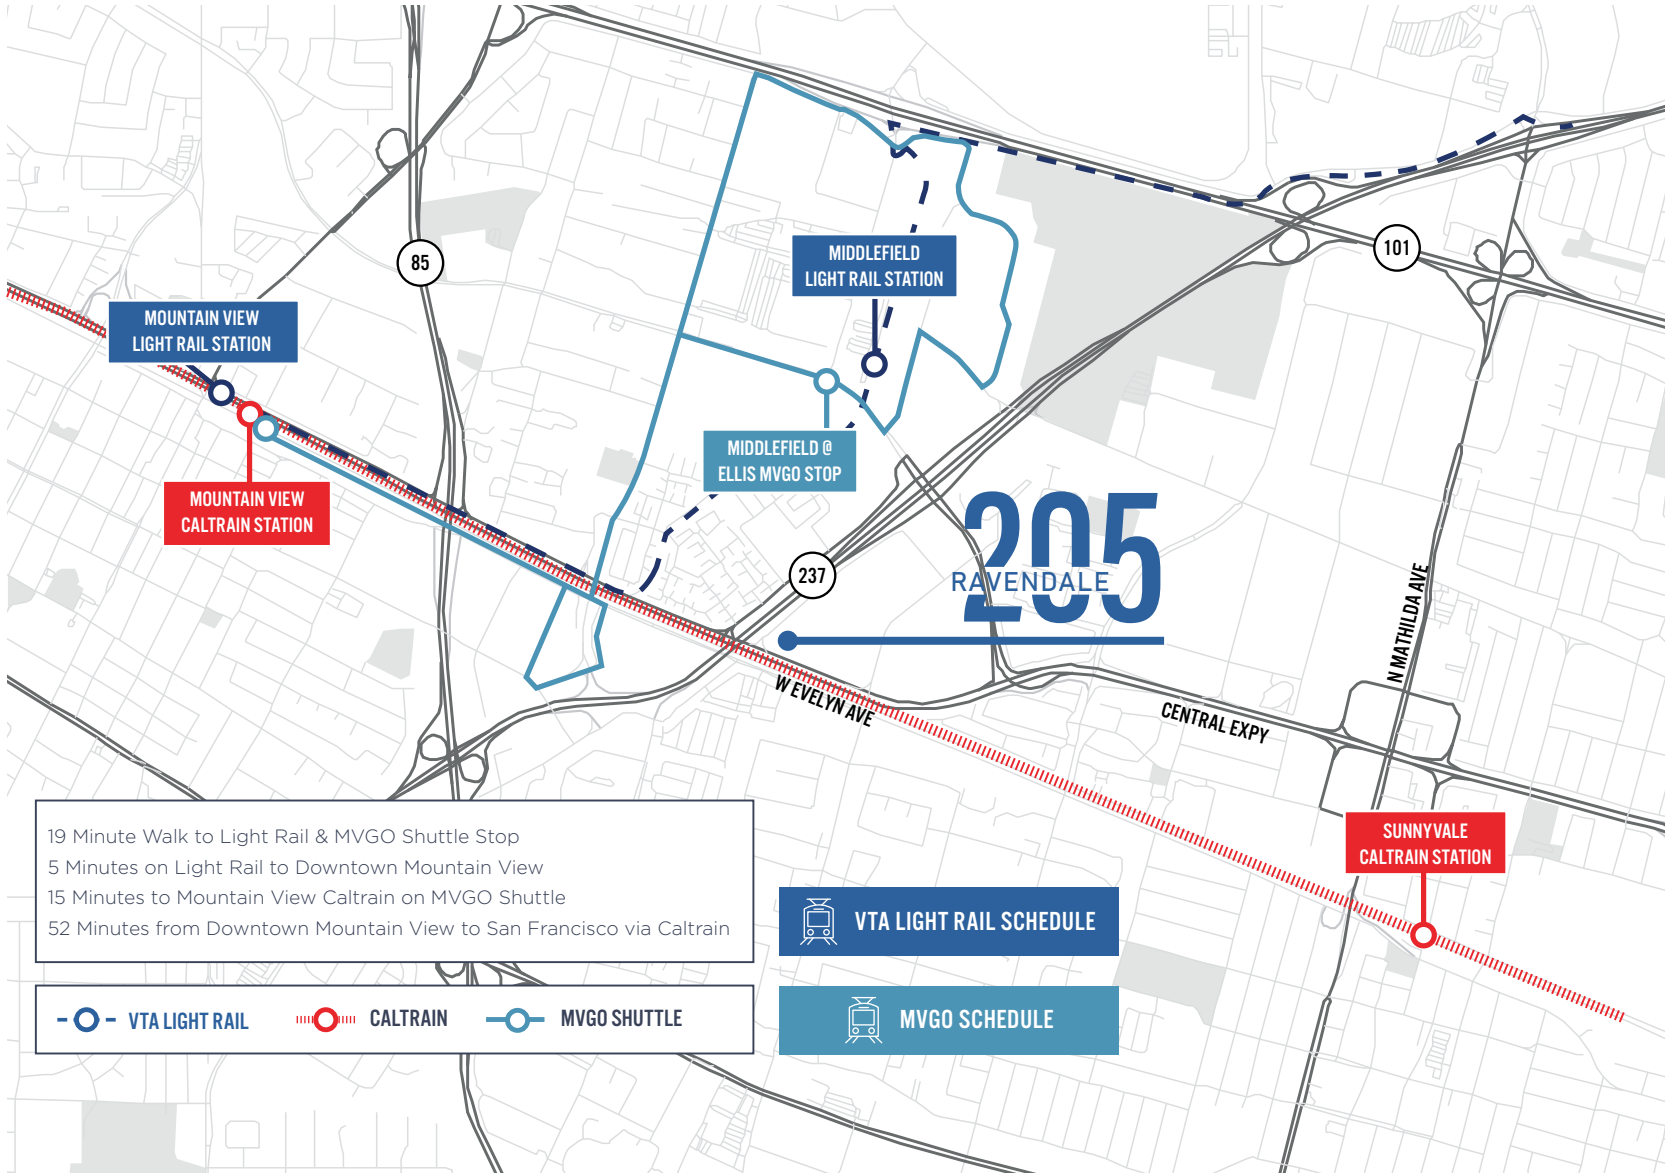

205
RAVENDALE

TRANSPORTATION

- Half (1/2) Mile to VTA Light Rail & MVGO Shuttle Stop
- 1 Mile to Downtown Mountain View & Caltrain (5 Minute Ride on Light Rail)

205 RAVENDALE DRIVE

FLOOR PLAN

±31,062 SF

- 8 Offices
- 6 Conference Rooms
- Labs
- Break Room
- Coffee Bar
- Showers
- Potential Grade Level Loading

— Potential GL

205 RAVENDALE DRIVE

AMENITY MAP

DOWNTOWN MOUNTAIN VIEW

- | | | |
|------------------|------------------------|-----------------------|
| Little Sheep | Agave Mexican Bistro | Le Plonc Wine Bar |
| Vaso Azzurro | Ephesus | Cafe Baklava Poke Bar |
| Oren's Hummus | Eureka! | |
| Blue Line Pizza | Red Rock Coffee | Rumble Fish |
| Olympus Caffè | Alexander's Patisserie | Sakoon |
| Hong Kong Bistro | Pokeworks | Flights |
| Asian Box | St. Stephen's Green | Scratch |
| Ramen Izakaya | Molly Magees | Cascal |
| Bushido | Kappo Nami Nami | Sweetgreen |
| Doppio Zero | Mantra Indian | Casa Lupe |
| Amarin Thai | Crepevine | K-Pot & Grill |
| Shabuway | New Mongolian BBQ | Peet's Coffee |
| La Fontaine | Paris Baguette | Bean Scene Cafe |

205 RAVENDALE DRIVE

TRANSPORTATION MAP

19 Minute Walk to Light Rail & MVGO Shuttle Stop
 5 Minutes on Light Rail to Downtown Mountain View
 15 Minutes to Mountain View Caltrain on MVGO Shuttle
 52 Minutes from Downtown Mountain View to San Francisco via Caltrain

-○- VTA LIGHT RAIL - - - ○ - - - CALTRAIN -○- MVGO SHUTTLE

 VTA LIGHT RAIL SCHEDULE

 MVGO SCHEDULE

205 RAVENDALE 205

±31,062 SQUARE FEET

COLIN FEICHTMEIR
+1 408 615 3443
colin.feichtmeir@cushwake.com
LIC #01298061