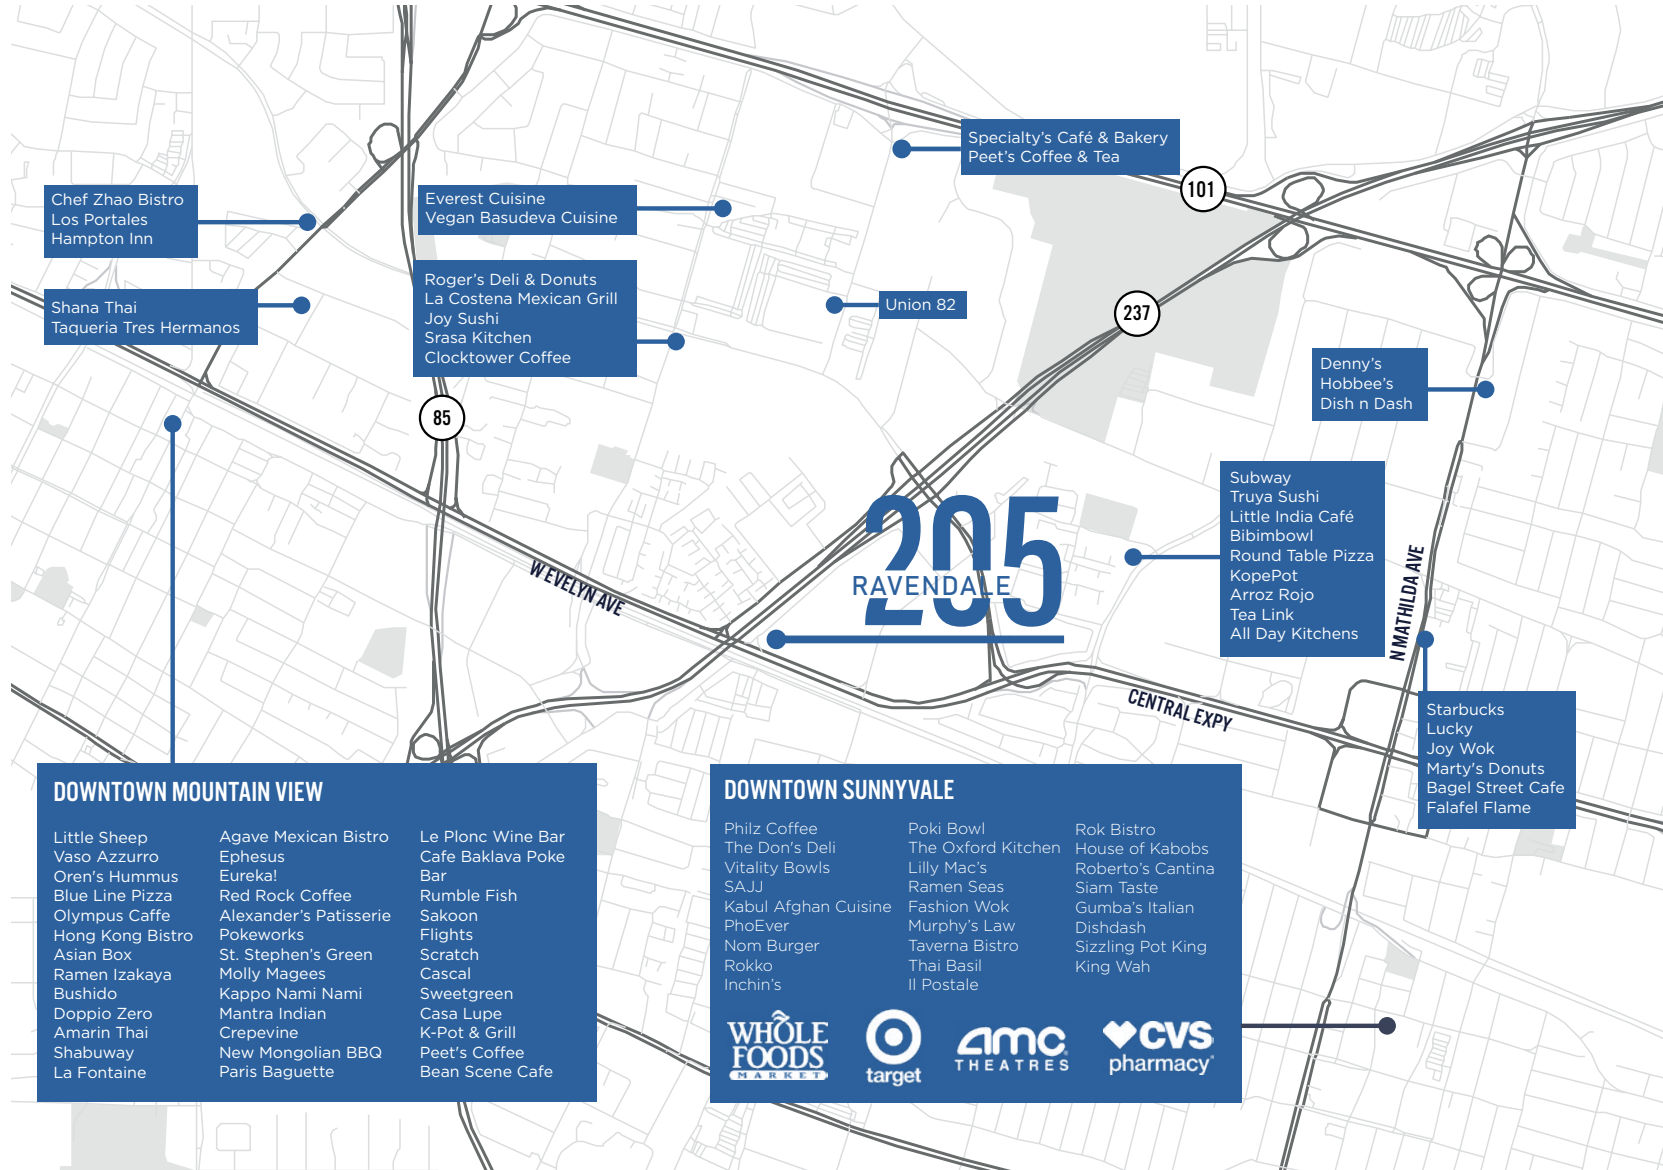

— Potential GL

205 RAVENDALE DRIVE

AMENITY MAP

DOWNTOWN MOUNTAIN VIEW

- | | | |
|------------------|------------------------|-----------------------|
| Little Sheep | Agave Mexican Bistro | Le Plonc Wine Bar |
| Vaso Azzurro | Ephesus | Cafe Baklava Poke Bar |
| Oren's Hummus | Eureka! | |
| Blue Line Pizza | Red Rock Coffee | Rumble Fish |
| Olympus Caffè | Alexander's Patisserie | Sakoon |
| Hong Kong Bistro | Pokeworks | Flights |
| Asian Box | St. Stephen's Green | Scratch |
| Ramen Izakaya | Molly Magees | Cascal |
| Bushido | Kappo Nami Nami | Sweetgreen |
| Doppio Zero | Mantra Indian | Casa Lupe |
| Amarin Thai | Crepevine | K-Pot & Grill |
| Shabuway | New Mongolian BBQ | Peet's Coffee |
| La Fontaine | Paris Baguette | Bean Scene Cafe |

DOWNTOWN SUNNYVALE

- | | | |
|----------------------|--------------------|-------------------|
| Philz Coffee | Poki Bowl | Rok Bistro |
| The Don's Deli | The Oxford Kitchen | House of Kabobs |
| Vitality Bowls | Lilly Mac's | Roberto's Cantina |
| SAJJ | Ramen Seas | Siam Taste |
| Kabul Afghan Cuisine | Fashion Wok | Gumba's Italian |
| PhoEver | Murphy's Law | Dishdash |
| Nom Burger | Taverna Bistro | Sizzling Pot King |
| Rokko | Thai Basil | King Wah |
| Inchin's | Il Postale | |

205 RAVENDALE DRIVE

TRANSPORTATION MAP

19 Minute Walk to Light Rail & MVGO Shuttle Stop
 5 Minutes on Light Rail to Downtown Mountain View
 15 Minutes to Mountain View Caltrain on MVGO Shuttle
 52 Minutes from Downtown Mountain View to San Francisco via Caltrain

-○- VTA LIGHT RAIL - - - ○ - - - CALTRAIN -○- MVGO SHUTTLE

 VTA LIGHT RAIL SCHEDULE

 MVGO SCHEDULE

205 RAVENDALE 205

±31,062 SQUARE FEET

COLIN FEICHTMEIR
+1 408 615 3443
colin.feichtmeir@cushwake.com
LIC #01298061