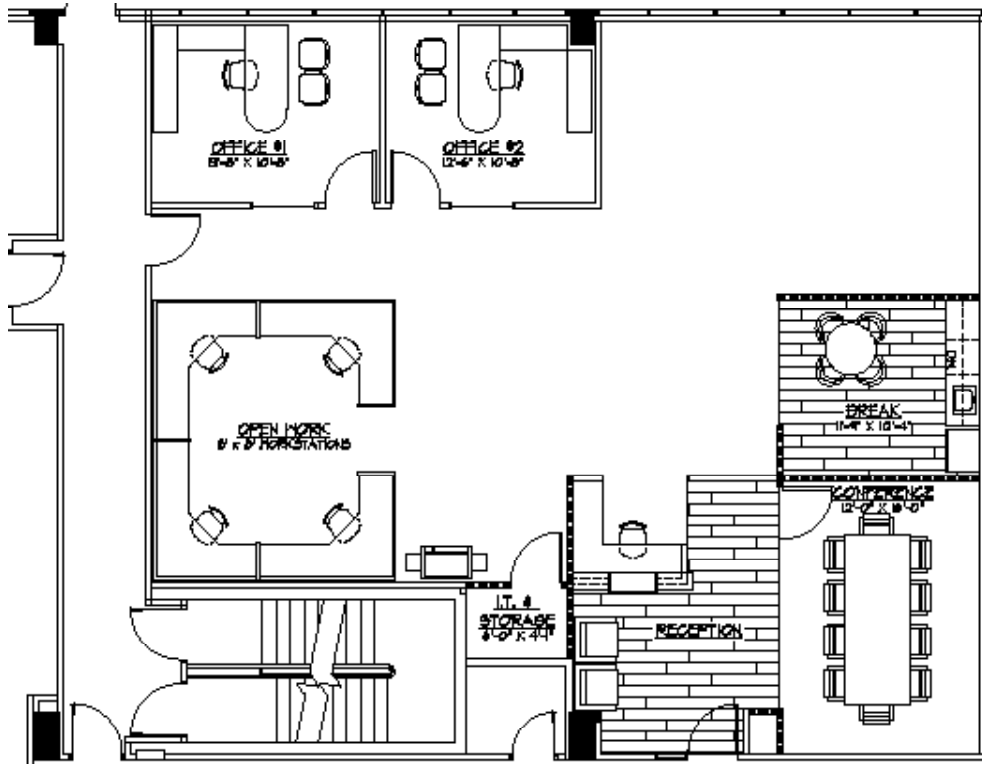

# SYRACUSE HILL II

6041 South Syracuse Way, Greenwood Village

Suite 203  
2,227 SF

Zachary T. Williams  
303.813.6474  
zach.williams@cushwake.com

W. Ryan Stout  
303.813.6448  
ryan.stout@cushwake.com

Nathan J. Bradley  
303.813.6444  
nate.bradley@cushwake.com