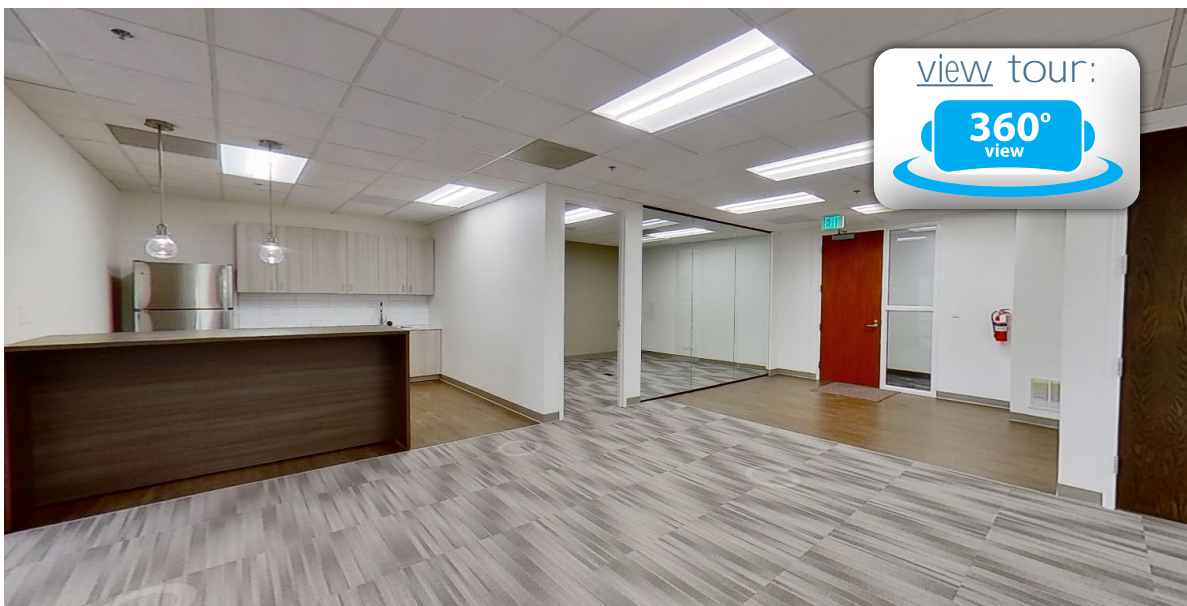

# SYRACUSE HILL II

6041 South Syracuse Way, Greenwood Village

Suite 203  
2,227 SF

Zachary T. Williams  
303.813.6474  
zach.williams@cushwake.com

W. Ryan Stout  
303.813.6448  
ryan.stout@cushwake.com

Nathan J. Bradley  
303.813.6444  
nate.bradley@cushwake.com