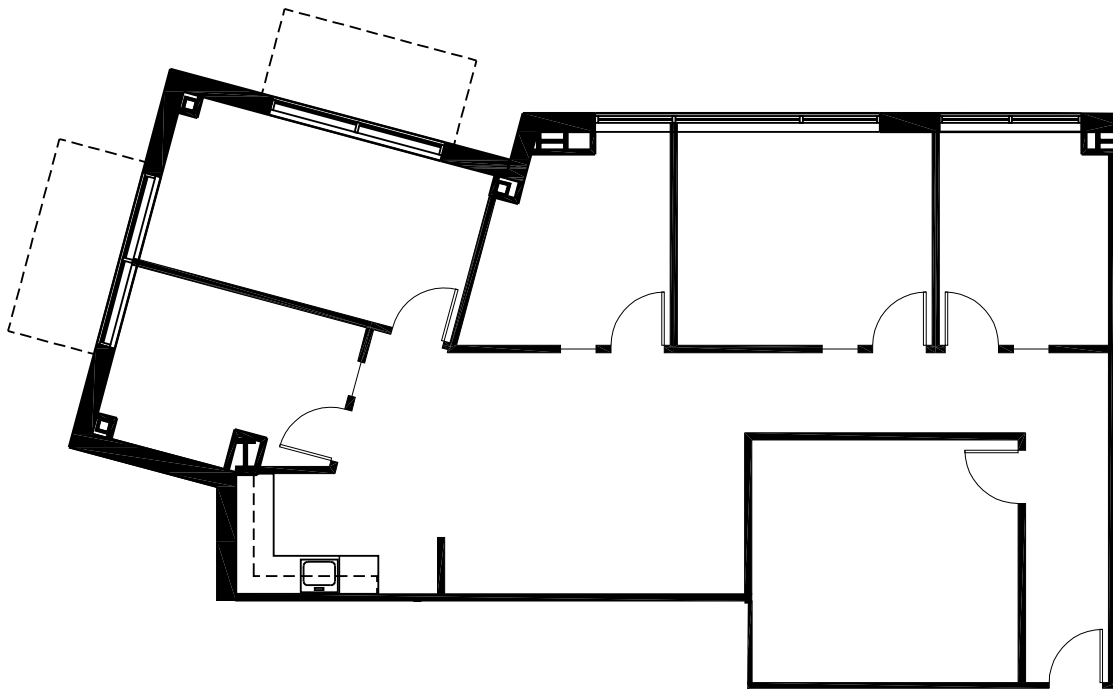

– STATION STREET –
@ Lincoln

9360 & 9400 STATION STREET, LONE TREE, COLORADO

SUITE 325: 1,941 RSF

W. Ryan Stout
303.813.6448
ryan.stout@cushwake.com

Zachary T. Williams
303.813.6474
zach.williams@cushwake.com