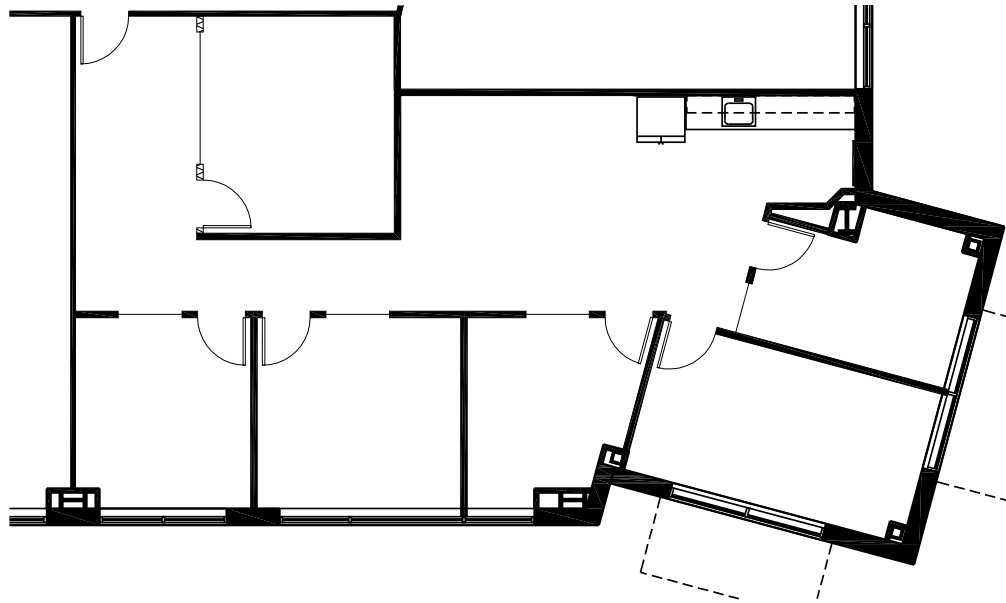

– STATION STREET – *@ Lincoln*

9360 & 9400 STATION STREET, LONE TREE, COLORADO

SUITE 325: 1,941 RSF
SPEC SUITE

[VIRTUAL TOUR >>](#)

Nathan J. Bradley
303.813.6444
nate.bradley@cushwake.com

W. Ryan Stout
303.813.6448
ryan.stout@cushwake.com