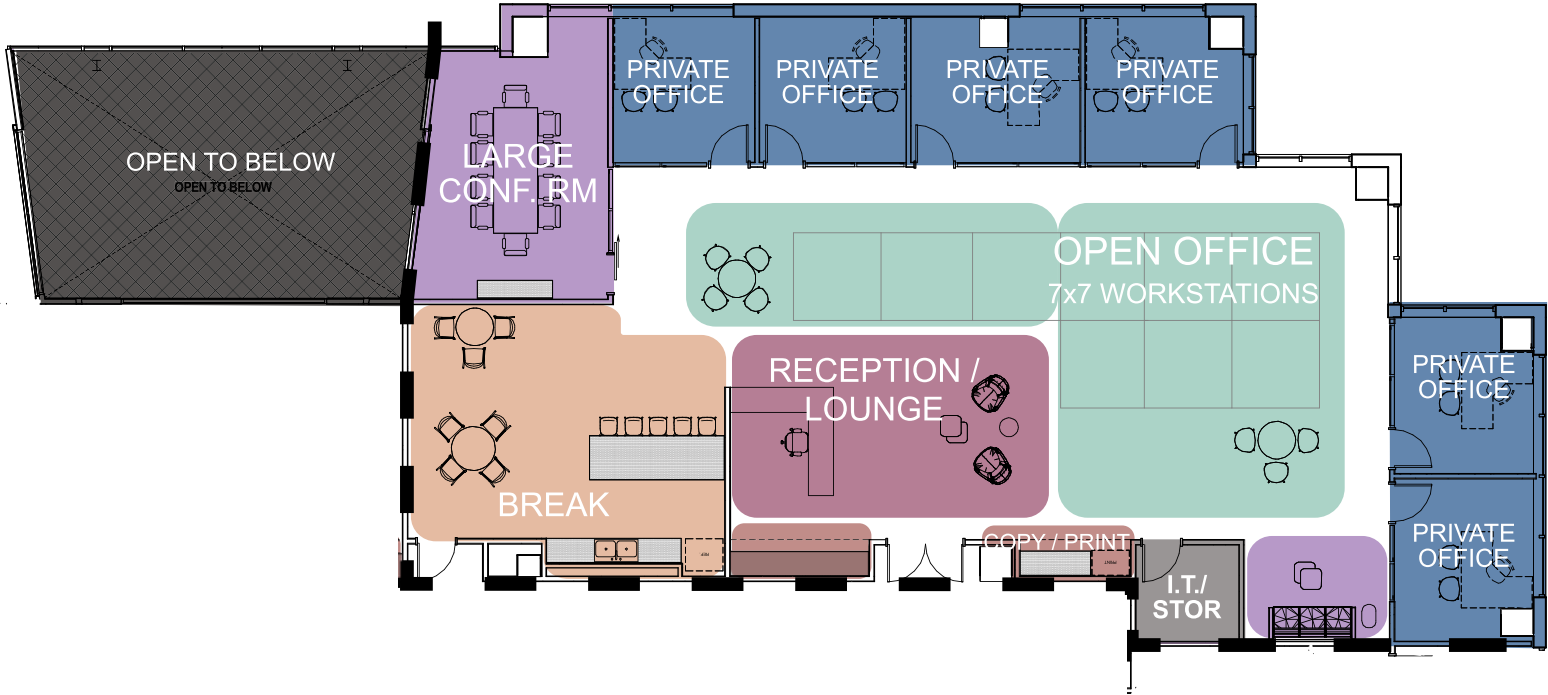

HOTELS & MEETING SPACES

- Marriott Del Mar
- Residence Inn by Marriott
- Hampton Inn
- DoubleTree Resort

CARMEL VALLEY RECREATION CENTER

- Indoor Multipurpose Courts
- Outdoor Fitness Stations
- Game Room with Table Tennis
- Picnic Areas with Barbecues
- Outdoor Basketball Courts
- Tennis Courts
- Amphitheater
- Two Playgrounds

AVAILABILITY

BLDG. 12481 Suite 220 4,411 RSF Creative Spec Suite

AVAILABILITY

BLDG. 12531 Suite 140 3,679 RSF Spec Suite

AVAILABILITY

BLDG. 12531

1st Floor

New Training Room | Recently Completed

SPACE PLAN - TRAINING ROOM

RCP - TRAINING ROOM

AVAILABILITY

BLDG. 12531 3rd Floor 4,136 - 15,768 RSF

BRIAN STARCK

+1 858 546 5486

brian.starck@cushwake.com

LIC #01504078