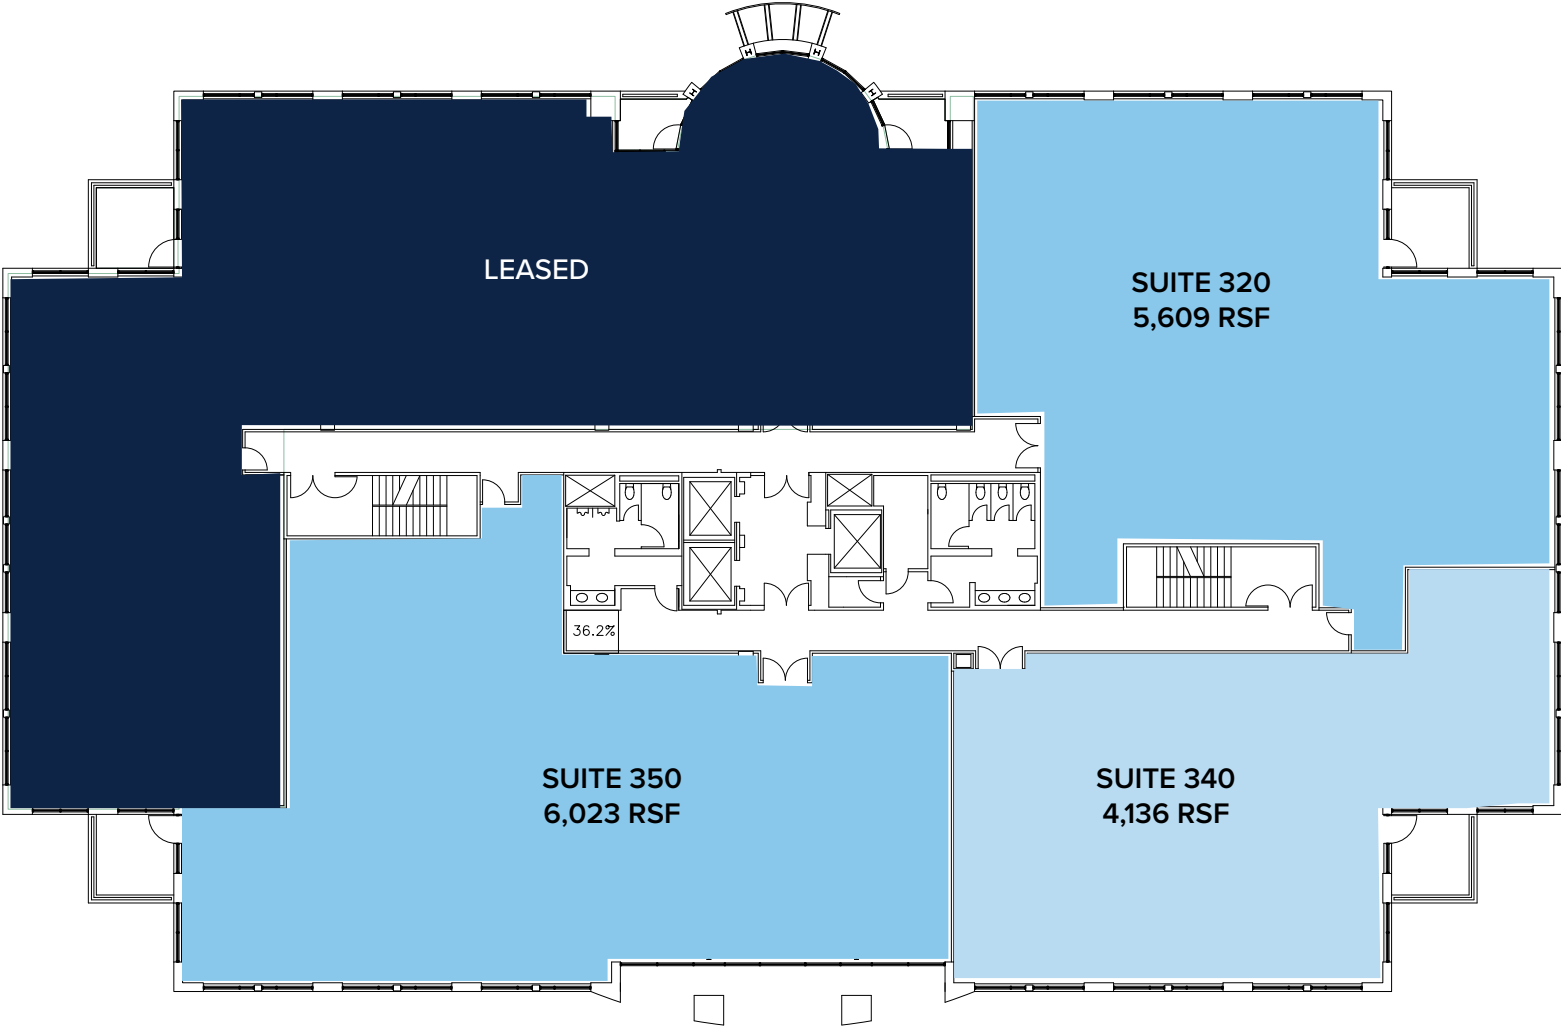

SPACE PLAN - TRAINING ROOM

RCP - TRAINING ROOM

AVAILABILITY

BLDG. 12531 3rd Floor 4,136 - 15,768 RSF

BRIAN STARCK

+1 858 546 5486

brian.starck@cushwake.com

LIC #01504078