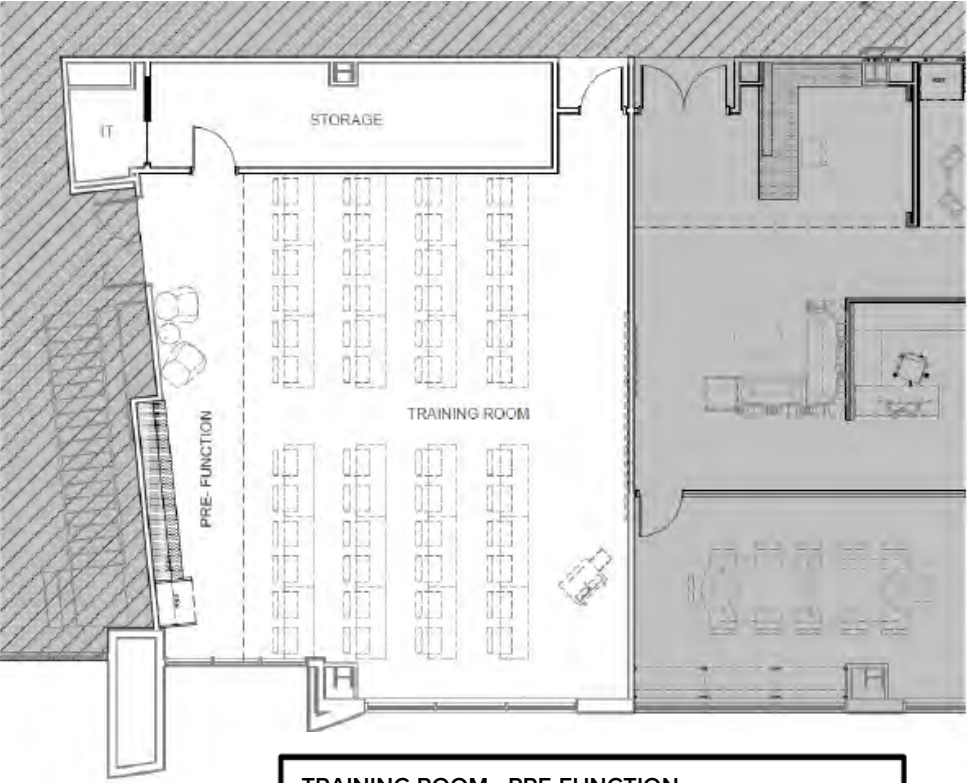

SPACE PLAN - TRAINING ROOM

RCP - TRAINING ROOM

AVAILABILITY

BLDG. 12531 3rd Floor 4,136 - 15,768 RSF

BRIAN STARCK

+1 858 546 5486

brian.starck@cushwake.com

LIC #01504078