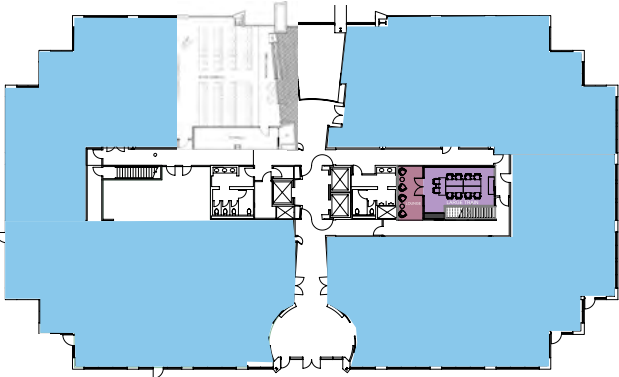

SPACE PLAN - TRAINING ROOM

RCP - TRAINING ROOM

AVAILABILITY

BLDG. 12531 3rd Floor 4,136 - 15,768 RSF

BRIAN STARCK

+1 858 546 5486

brian.starck@cushwake.com

LIC #01504078