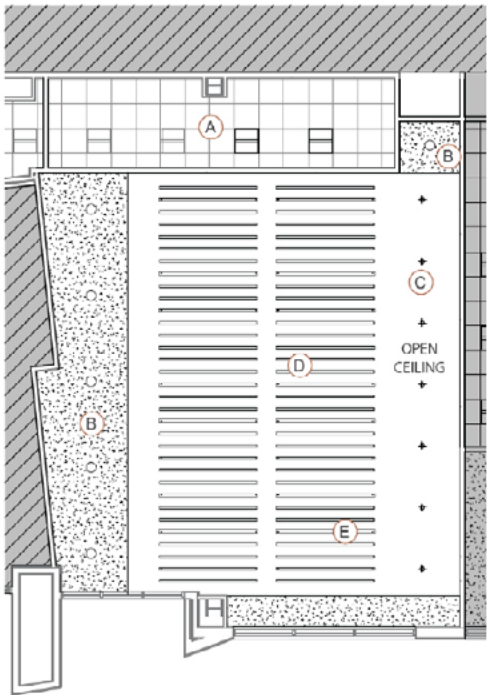

AVAILABILITY

BLDG. 12481 Suite 220 4,411 RSF Creative Spec Suite

AVAILABILITY

BLDG. 12531 Suite 140 3,679 RSF Spec Suite

AVAILABILITY

BLDG. 12531

1st Floor

New Training Room | Recently Completed

SPACE PLAN - TRAINING ROOM

RCP - TRAINING ROOM

AVAILABILITY

BLDG. 12531 3rd Floor 4,136 - 15,768 RSF

BRIAN STARCK

+1 858 546 5486

brian.starck@cushwake.com

LIC #01504078