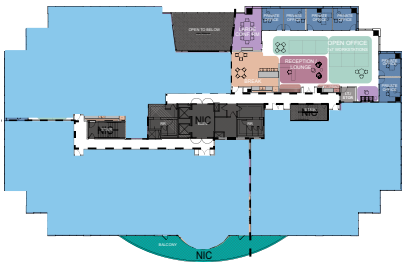

AVAILABILITY

BLDG. 12481 Suite 220 4,411 RSF Creative Spec Suite