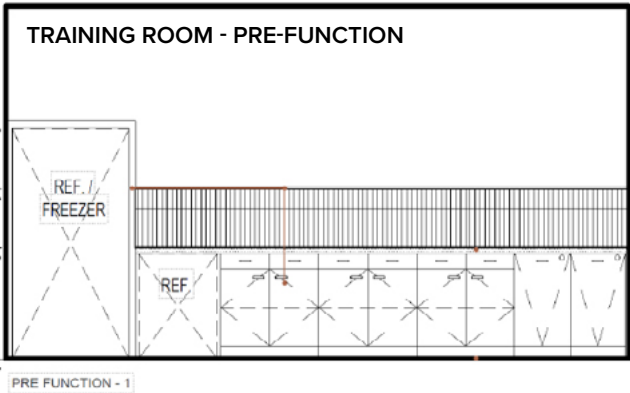

SPACE PLAN - TRAINING ROOM

RCP - TRAINING ROOM

AVAILABILITY

BLDG. 12531 3rd Floor 4,136 - 15,768 RSF

BRIAN STARCK

+1 858 546 5486

brian.starck@cushwake.com

LIC #01504078