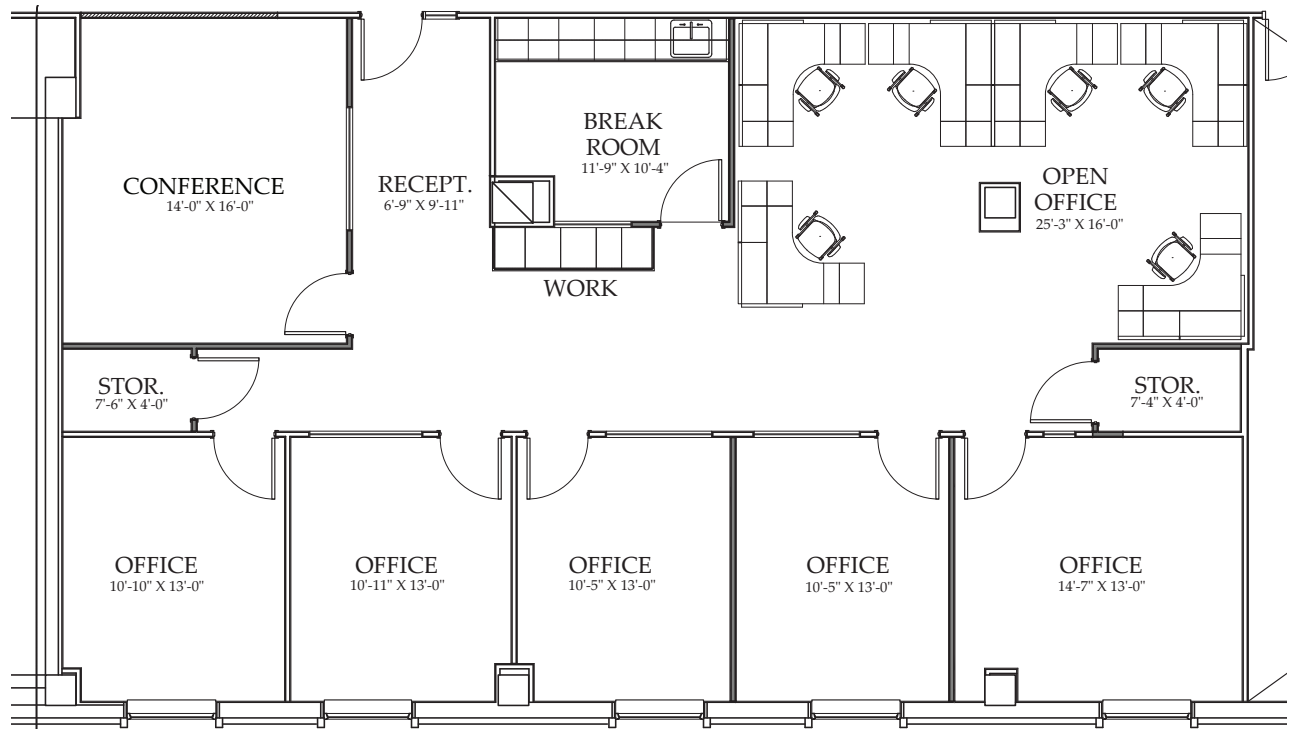

## Suite 555

2,306 RSF

For Leasing Information, Contact:

W. Ryan Stout

303.813.6448

ryan.stout@cushwake.com

Zachary T. Williams

303.813.6474