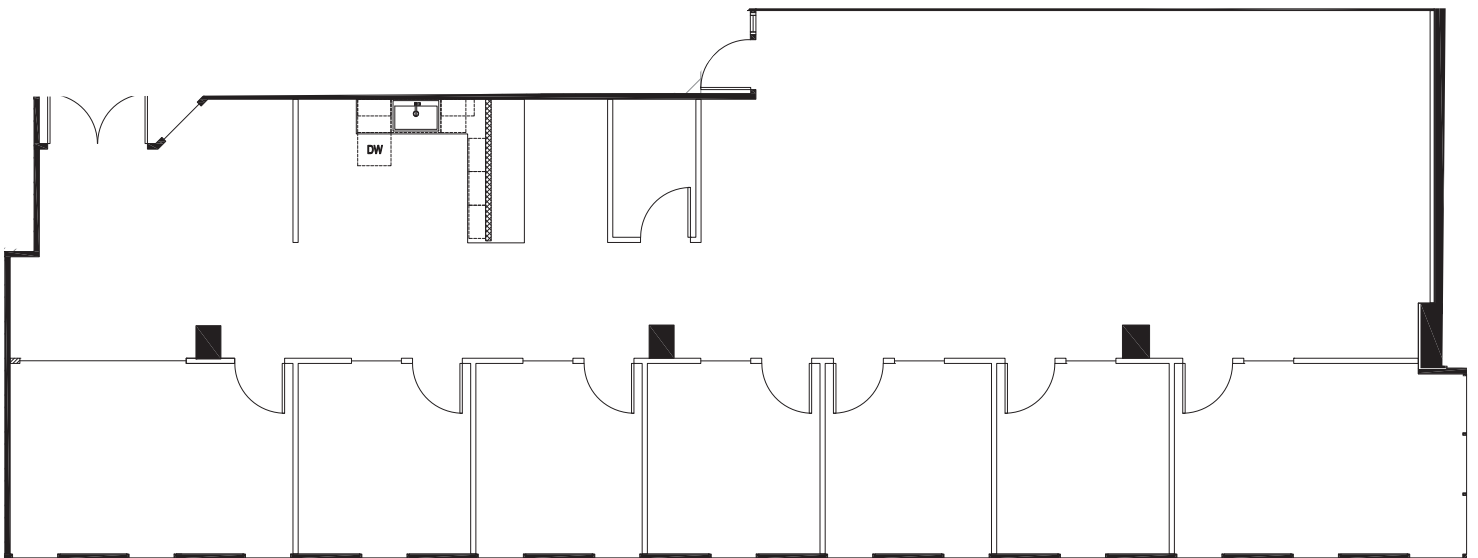

TOWER

COLORADO

Suite 315
3,101 RSF

W. RYAN STOUT
303.813.6448
ryan.stout@cushwake.com

ZACHARY T. WILLIAMS
303.813.6474
zach.williams@cushwake.com

CAITLIN I. ELLENSON
303.312.1914
caitlin.ellenson@cushwake.com