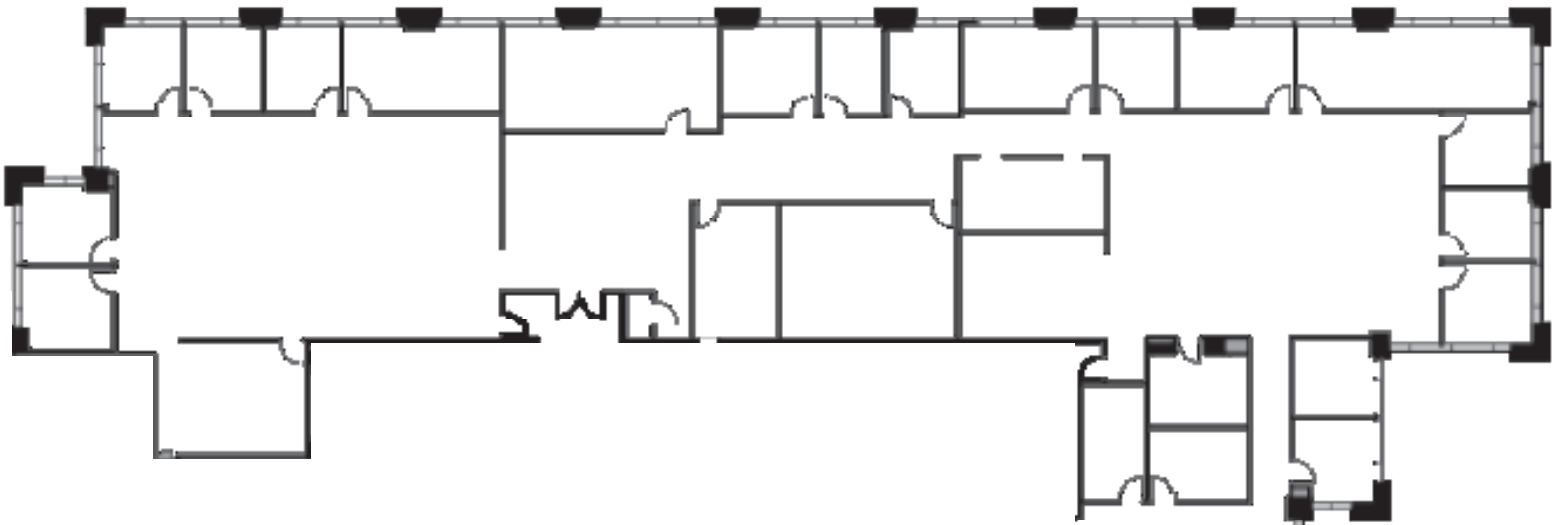

# BELLEVIEW

CORPORATE PLAZA I & II

THE  
RMR  
GROUP

Suite 300 - 10,172 RSF

W. Ryan Stout  
303.813.6448  
ryan.stout@cushwake.com

Zachary T. Williams  
303.813.6474  
zach.williams@cushwake.com

Caitlin I. Ellenson  
303.312.1914  
caitlin.ellenson@cushwake.com