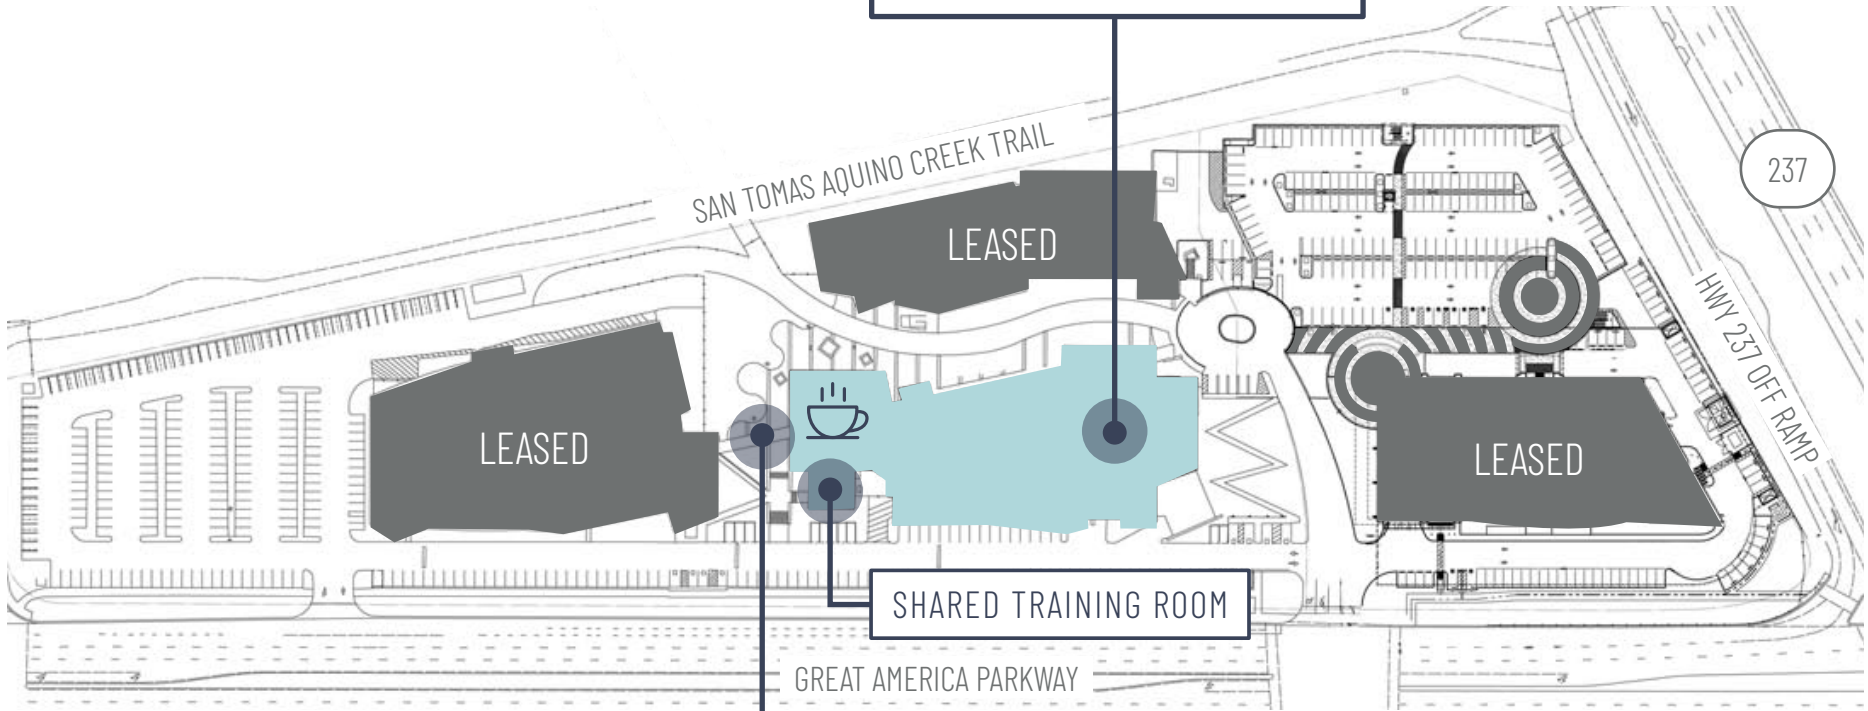

STUNNING TWO STORY FLOOR TO CEILING GLASSLINE

20 FT VAULTED CEILINGS ON THE SECOND FLOOR

BIKE STORAGE & SHOWERS

PROMINENT BUILDING SIGNAGE ON GREAT AMERICA PARKWAY

3,000 AMPS OF POWER AT 277/480

OUTDOOR AMENITY AREAS WITH SEATING & COLLABORATION SPACE

±3/1,000 PARKING

STADIUM CAFÉ (OPERATED BY BON APPÉTIT) SERVING BREAKFAST & LUNCH

SPACIOUS SHARED TRAINING ROOM ADJACENT TO STADIUM CAFÉ

Site Plan

5470 GREAT AMERICA
±64,852 SF

SHARED TRAINING ROOM

Stadium Café
WITH ADJACENT OUTDOOR EXPANSIVE AMENITY SPACE
OPERATED BY **BON APPÉTIT**

5470 Interiors

Stadium Café & Outdoor Amenity Space

Floor Plan

FIRST FLOOR

127 WORKSTATIONS

1 SHARED TRAINING ROOM

2 LARGE CONFERENCE ROOMS

4 MEDIUM CONFERENCE ROOMS