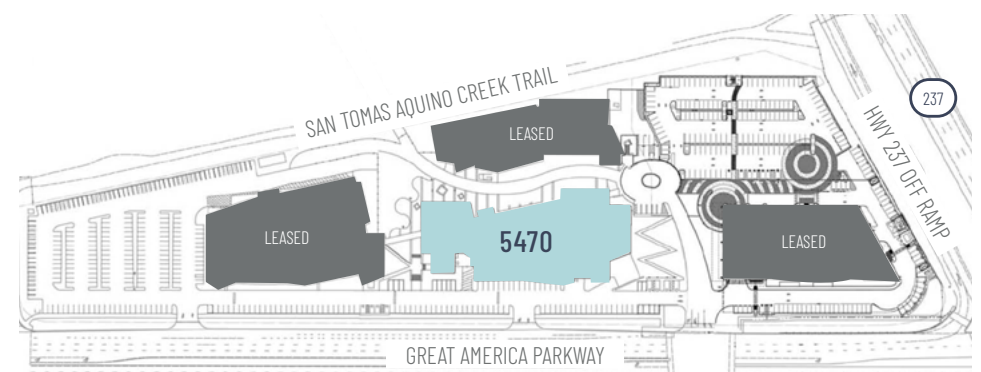

STUNNING TWO STORY FLOOR TO CEILING GLASSLINE

20 FT VAULTED CEILINGS ON THE SECOND FLOOR

BIKE STORAGE & SHOWERS

PROMINENT BUILDING SIGNAGE ON GREAT AMERICA PARKWAY

3,000 AMPS OF POWER AT 277/480

OUTDOOR AMENITY AREAS WITH SEATING & COLLABORATION SPACE

±3/1,000 PARKING

STADIUM CAFÉ (OPERATED BY BON APPÉTIT) SERVING BREAKFAST & LUNCH

SPACIOUS SHARED TRAINING ROOM ADJACENT TO STADIUM CAFÉ

Site Plan

5470 GREAT AMERICA
±64,852 SF

SHARED TRAINING ROOM

Stadium Café
WITH ADJACENT OUTDOOR EXPANSIVE AMENITY SPACE
OPERATED BY **BON APPÉTIT**

13 SMALL CONFERENCE/PHONE ROOMS

1 WELLNESS ROOM

1 BREAK ROOM

Floor Plan

SECOND FLOOR

152 WORKSTATIONS

1 LARGE CONFERENCE ROOM

4 MEDIUM CONFERENCE ROOMS

19 SMALL CONFERENCE/PHONE ROOMS

1 BREAK ROOM

2 PRIVATE SHOWERS

Amenities

- 1 Hyatt Regency & Convention Center
Truya Sushi
Evolution Restaurant & Bar
- 2 Iguanas Burritozilla
Pizza My Heart
Amakai Japanese Cuisine
HiroNori Craft Ramen
Wing Stop
House of Bagels
- 3 **MERCADO**
In-N-Out
Tomatina
Subway
Jamba
Starbucks
SmokeEaters
Krispy Kreme
World Wrapps
Pho Hoa Noodle Soup
Paris Baguette
Tostadas Prime
Panda Express
Walmart
- 4 Una Mas
Merit Vegan
Bagel Place Cafe
Tasty Subs & Pizza
Chaat Bhavan Express
Myzen Raman
Happy Lemon
St. Johns Bar & Grill
Pad Thai Cuisine
City Sports
TOGO's
- 5 AC Marriott Hotel
Town Place Suites
Hyatt Centric Santa Clara
Embassy Suites
Sizzler
Jack in the Box
McDonald's
- 6 **SANTA CLARA SQUARE**
Whole Foods Market
CorePower Yoga
Chipotle
Gong Cha
Pacific Catch
Puesto
Sweetgreen
Fleming's Steakhouse
Barebottle Brewing Co.
Opa! Santa Clara
Floodcraft Taproom
Il Fornaio
Starbucks
The Halal Guys
- 7 Starbucks
Indian Sizzler
Eureka! Burger
Starbucks
Lee's Sandwiches
West Coast Bowls
Jaks Authentic Indian
Club Pilates
Avatar Hotel
- 8 Teriyaki Madness
Starbucks
Element Hotel
Orange Theory Fitness
Boichik Bagel
Habit Burger
- 9 Pedro's Mexican
Birk's
- 10 Loop Neighborhood Market
TOGO's
Taco Bell
- 11 1 Oz Coffee