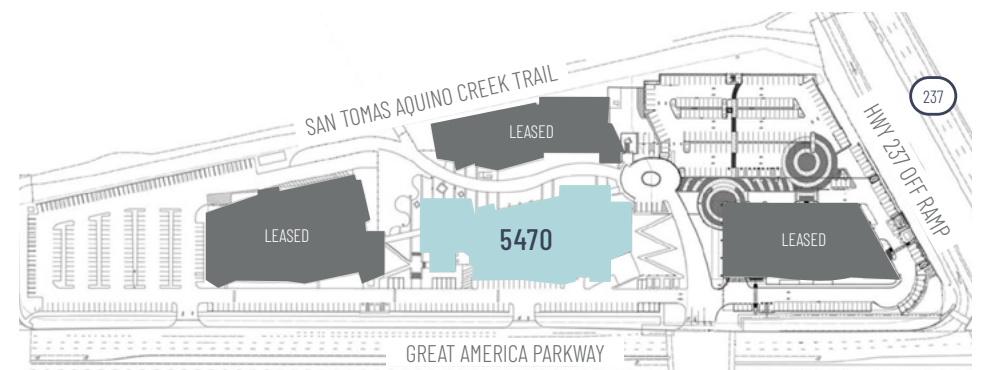

Floor Plan

FIRST FLOOR

127 WORKSTATIONS

1 SHARED TRAINING ROOM

2 LARGE CONFERENCE ROOMS

4 MEDIUM CONFERENCE ROOMS

13 SMALL CONFERENCE/PHONE ROOMS

1 WELLNESS ROOM

1 BREAK ROOM