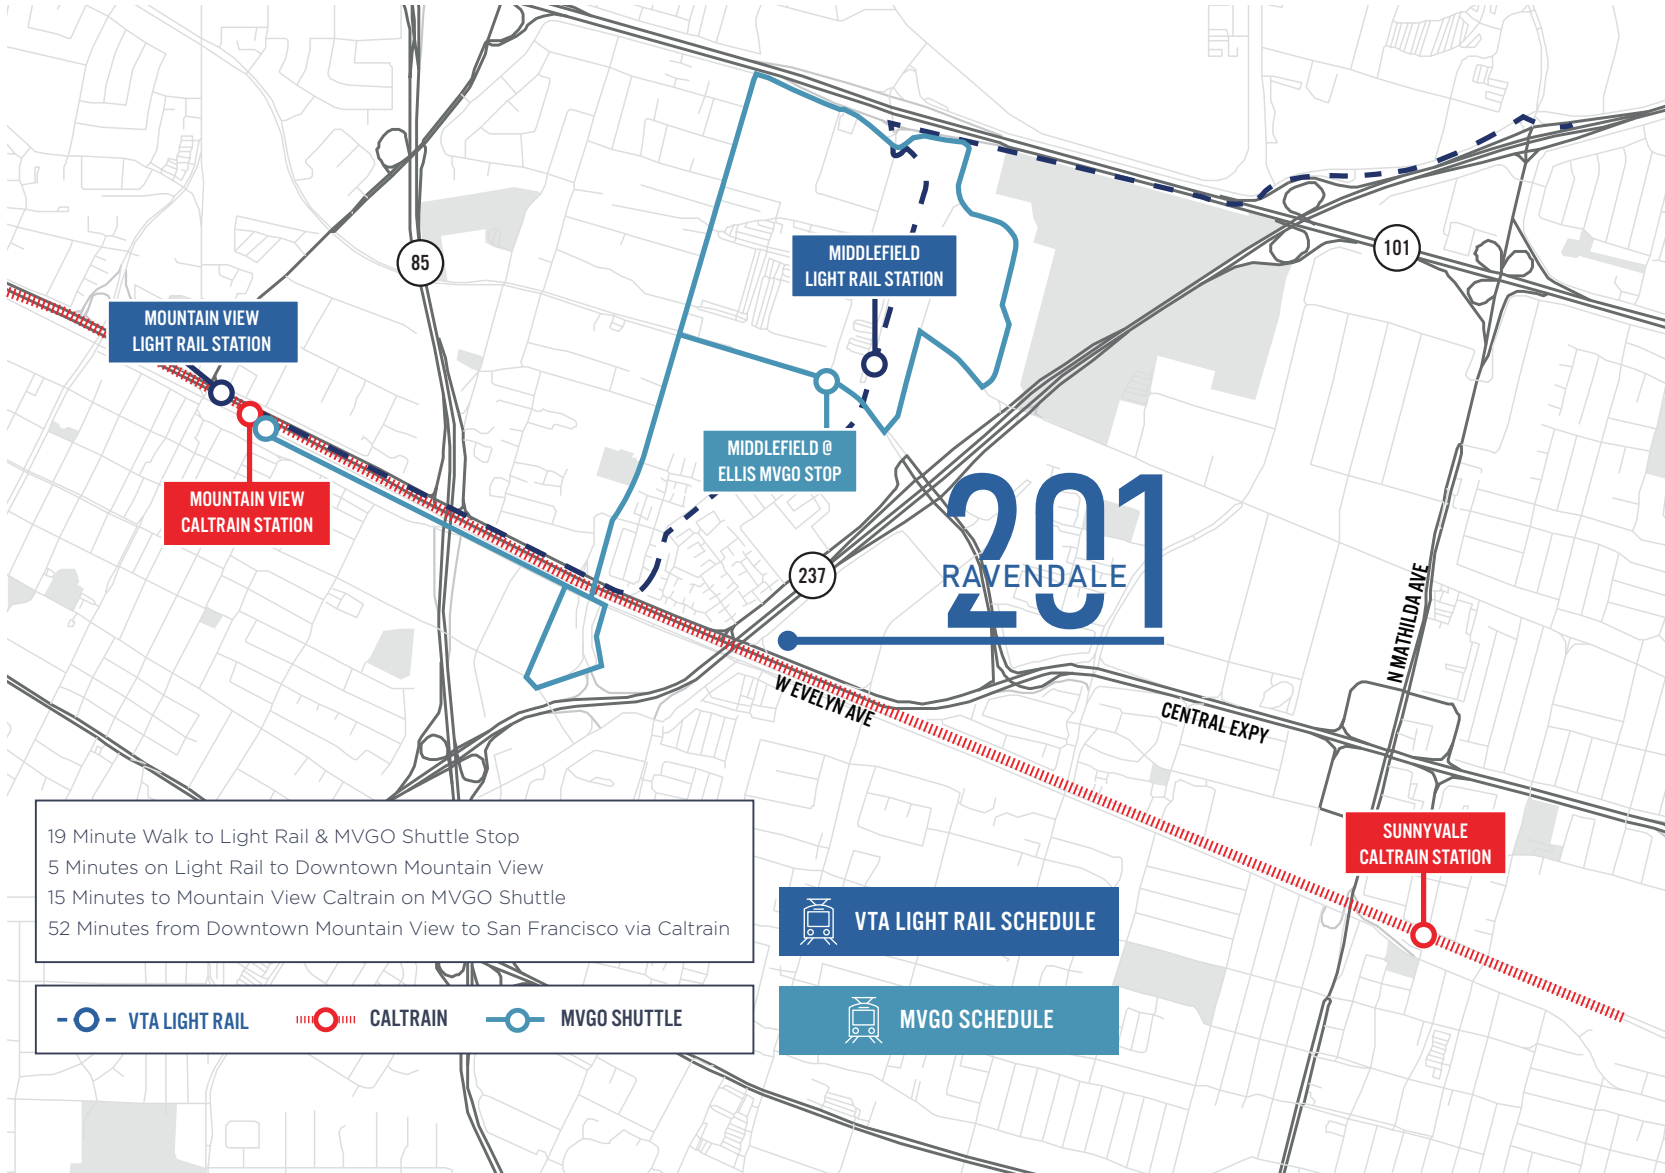

TRANSPORTATION

- Half (1/2) Mile to VTA Light Rail & MVGO Shuttle Stop
- 1 Mile to Downtown Mountain View & Caltrain (5 Minute Ride on Light Rail)

201
RAVENDALE

201 RAVENDALE DRIVE

FLOOR PLAN

±53,591 SF

- 3 Offices
- 2 Conference Rooms
- 2 Break Rooms
- 2 Labs
- 1 Grade Level Door
(Potential for a 2nd)

[MATTERPORT VIRTUAL TOUR \(CLICK HERE\)](#)

HYPOTHETICAL RENDERINGS

201 RAVENDALE DRIVE

AMENITY MAP

DOWNTOWN MOUNTAIN VIEW

- | | | |
|------------------|------------------------|-----------------------|
| Little Sheep | Agave Mexican Bistro | Le Plonc Wine Bar |
| Vaso Azzurro | Ephesus | Cafe Baklava Poke Bar |
| Oren's Hummus | Eureka! | |
| Blue Line Pizza | Red Rock Coffee | Rumble Fish |
| Olympus Caffe | Alexander's Patisserie | Sakoon |
| Hong Kong Bistro | Pokeworks | Flights |
| Asian Box | St. Stephen's Green | Scratch |
| Ramen Izakaya | Molly Magees | Cascal |
| Bushido | Kappo Nami Nami | Sweetgreen |
| Doppio Zero | Mantra Indian | Casa Lupe |
| Amarin Thai | Crepevine | K-Pot & Grill |
| Shabuway | New Mongolian BBQ | Peet's Coffee |
| La Fontaine | Paris Baguette | Bean Scene Cafe |

201 RAVENDALE DRIVE

TRANSPORTATION MAP

19 Minute Walk to Light Rail & MVGO Shuttle Stop
 5 Minutes on Light Rail to Downtown Mountain View
 15 Minutes to Mountain View Caltrain on MVGO Shuttle
 52 Minutes from Downtown Mountain View to San Francisco via Caltrain

- ○ - VTA LIGHT RAIL - - - ○ - CALTRAIN - ○ - MVGO SHUTTLE

 VTA LIGHT RAIL SCHEDULE

 MVGO SCHEDULE

2001 RAVENDALE 201

±53,591 SQUARE FEET

COLIN FEICHTMEIR
+1 408 615 3443
colin.feichtmeir@cushwake.com
LIC #01298061