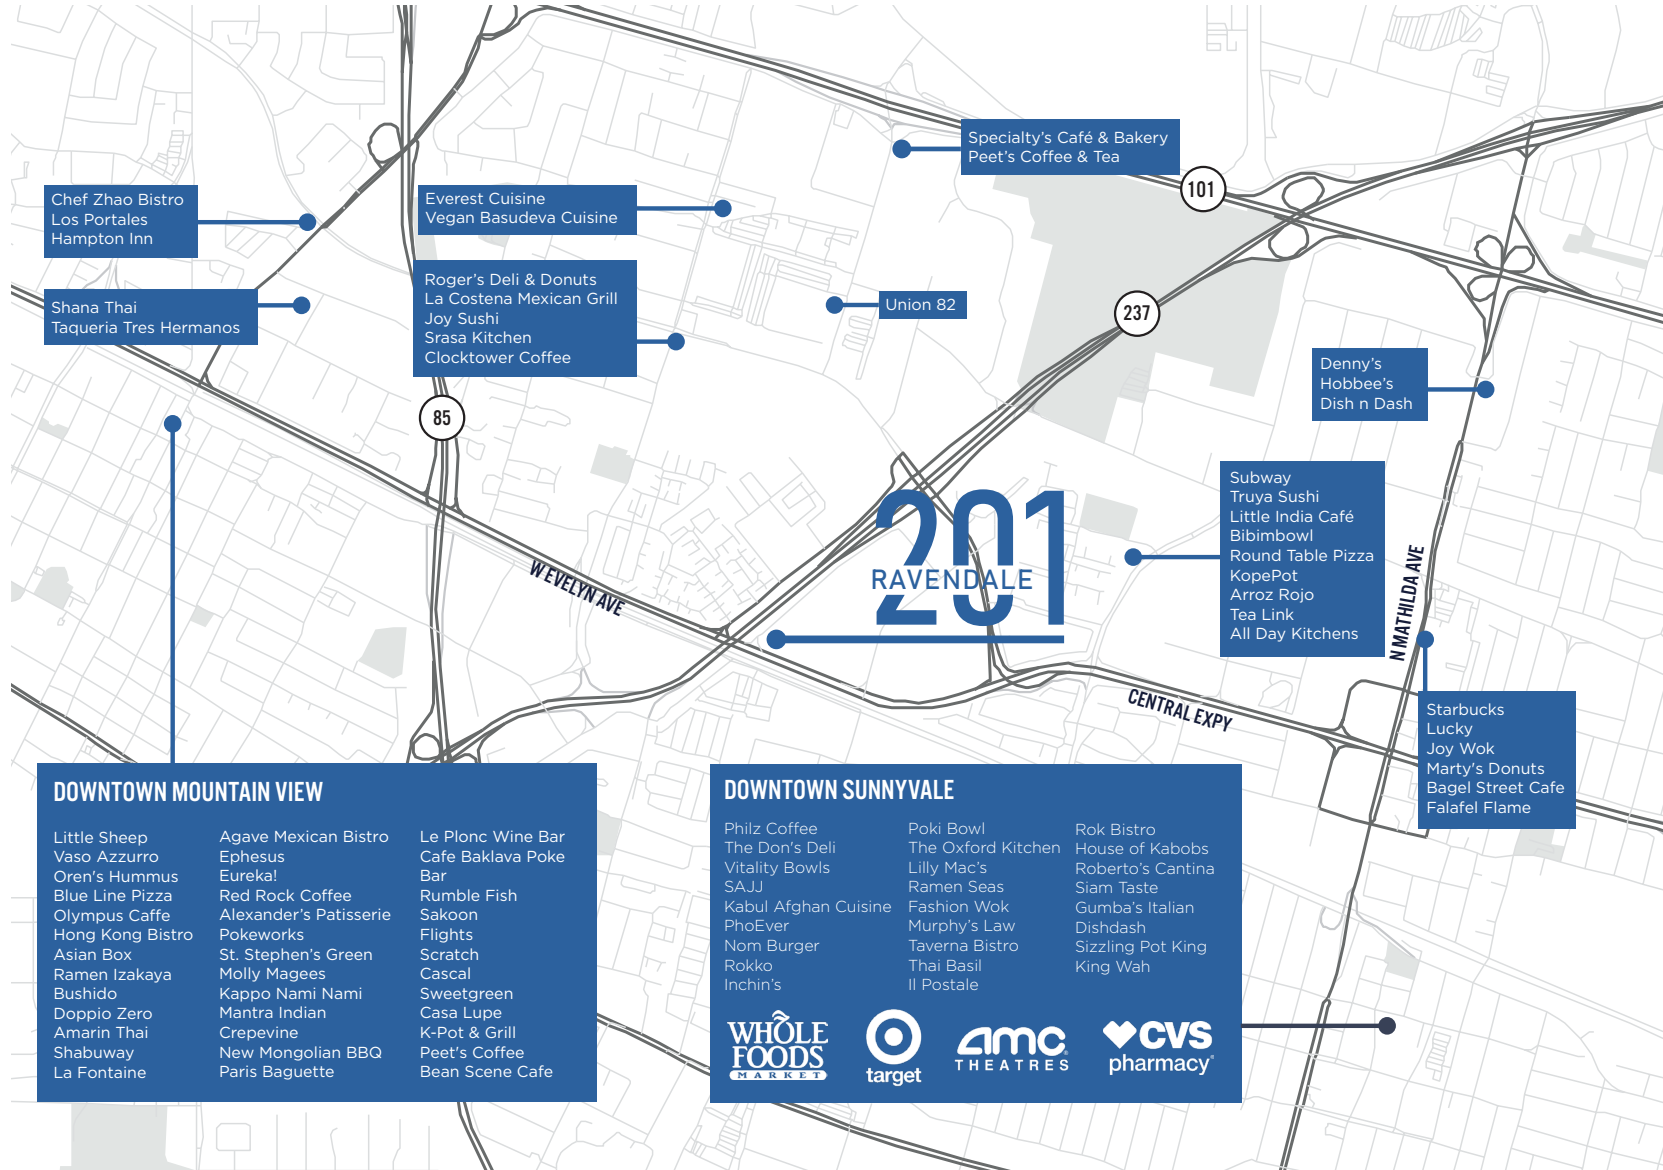

[MATTERPORT VIRTUAL TOUR \(CLICK HERE\)](#)

HYPOTHETICAL RENDERINGS

201 RAVENDALE DRIVE

AMENITY MAP

DOWNTOWN MOUNTAIN VIEW

- | | | |
|------------------|------------------------|-----------------------|
| Little Sheep | Agave Mexican Bistro | Le Plonc Wine Bar |
| Vaso Azzurro | Ephesus | Cafe Baklava Poke Bar |
| Oren's Hummus | Eureka! | |
| Blue Line Pizza | Red Rock Coffee | Rumble Fish |
| Olympus Caffe | Alexander's Patisserie | Sakoon |
| Hong Kong Bistro | Pokeworks | Flights |
| Asian Box | St. Stephen's Green | Scratch |
| Ramen Izakaya | Molly Magees | Cascal |
| Bushido | Kappo Nami Nami | Sweetgreen |
| Doppio Zero | Mantra Indian | Casa Lupe |
| Amarin Thai | Crepevine | K-Pot & Grill |
| Shabuway | New Mongolian BBQ | Peet's Coffee |
| La Fontaine | Paris Baguette | Bean Scene Cafe |

DOWNTOWN SUNNYVALE

- | | | |
|----------------------|--------------------|-------------------|
| Philz Coffee | Poki Bowl | Rok Bistro |
| The Don's Deli | The Oxford Kitchen | House of Kabobs |
| Vitality Bowls | Lilly Mac's | Roberto's Cantina |
| SAJJ | Ramen Seas | Siam Taste |
| Kabul Afghan Cuisine | Fashion Wok | Gumba's Italian |
| PhoEver | Murphy's Law | Dishdash |
| Nom Burger | Taverna Bistro | Sizzling Pot King |
| Rokko | Thai Basil | King Wah |
| Inchin's | Il Postale | |

201 RAVENDALE DRIVE

TRANSPORTATION MAP

19 Minute Walk to Light Rail & MVGO Shuttle Stop
 5 Minutes on Light Rail to Downtown Mountain View
 15 Minutes to Mountain View Caltrain on MVGO Shuttle
 52 Minutes from Downtown Mountain View to San Francisco via Caltrain

- ○ - VTA LIGHT RAIL - - - ○ - CALTRAIN - ○ - MVGO SHUTTLE

 VTA LIGHT RAIL SCHEDULE

 MVGO SCHEDULE

2001 RAVENDALE 201

±53,591 SQUARE FEET

COLIN FEICHTMEIR
+1 408 615 3443
colin.feichtmeir@cushwake.com
LIC #01298061