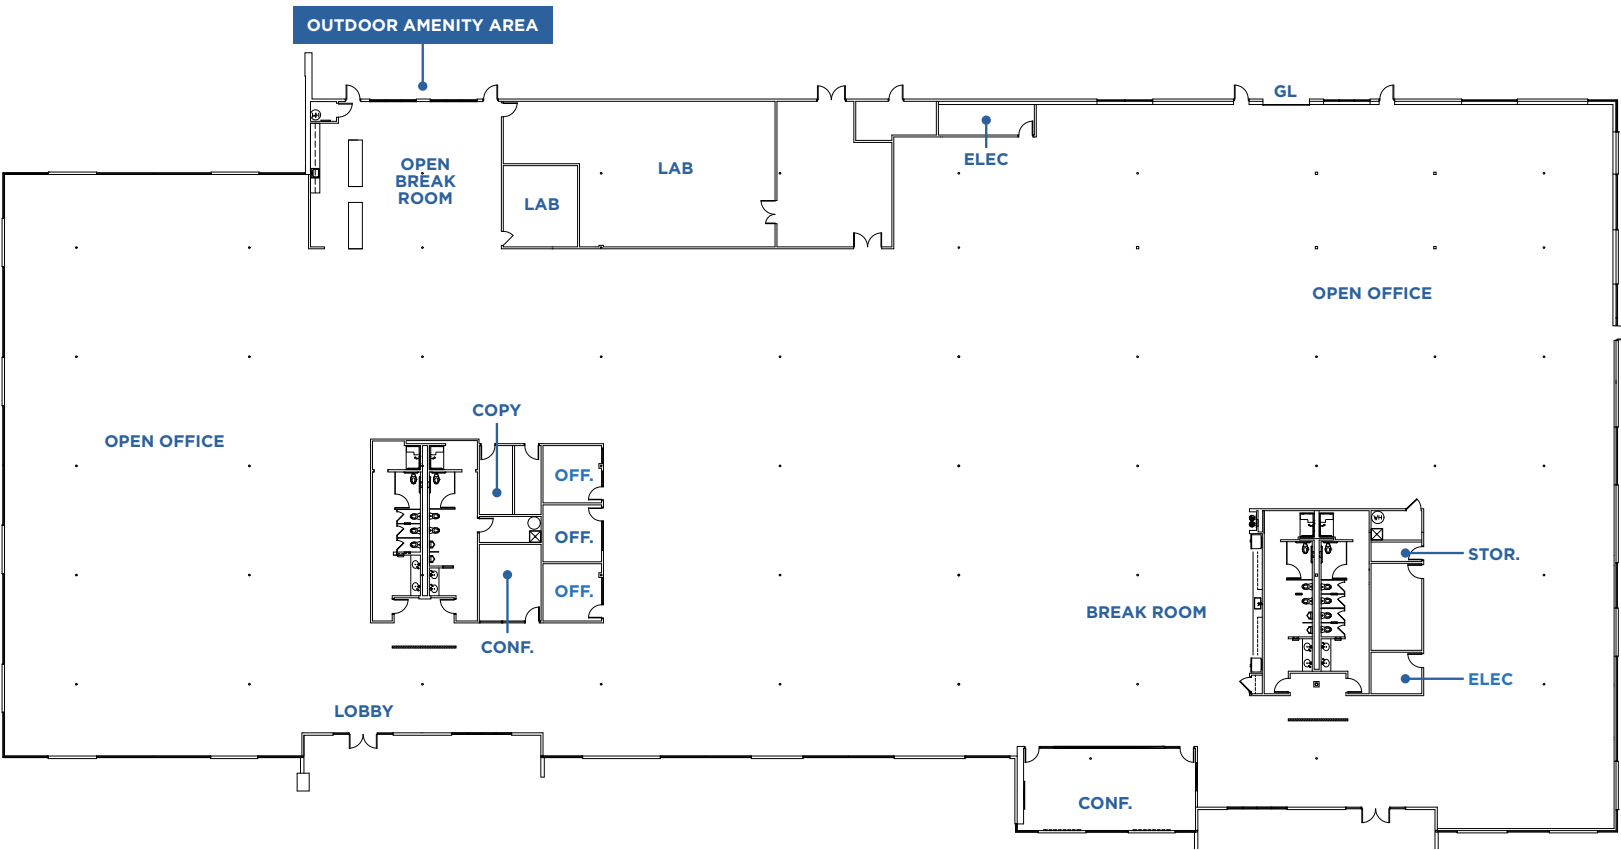

201
RAVENDALE
201

MOUNTAIN VIEW | CALIFORNIA
±53,591 SQUARE FEET

bxp

CUSHMAN &
WAKEFIELD

201 RAVENDALE DRIVE

HIGHLIGHTS

- ±53,591 SF Single Story Freestanding Building
- Market Ready Finishes with Open Ceilings & New Lobby
- Grade Level Loading
- Outdoor Amenity Area
- 3 EV Charging Stations
- ±3.9/1,000 Parking
- 2,500 Amps of Power at 277/480 Volts
- Prominent Identity & Visibility on Central Expressway
- Built-In Expansion within the Project - 16 Buildings, ±600,000 SF

TRANSPORTATION

- Half (1/2) Mile to VTA Light Rail & MVGO Shuttle Stop
- 1 Mile to Downtown Mountain View & Caltrain (5 Minute Ride on Light Rail)

201
RAVENDALE

201 RAVENDALE DRIVE

FLOOR PLAN

±53,591 SF

- 3 Offices
- 2 Conference Rooms
- 2 Break Rooms
- 2 Labs
- 1 Grade Level Door
(Potential for a 2nd)

[MATTERPORT VIRTUAL TOUR \(CLICK HERE\)](#)

HYPOTHETICAL RENDERINGS

201 RAVENDALE DRIVE

AMENITY MAP

DOWNTOWN MOUNTAIN VIEW

- | | | |
|------------------|------------------------|-----------------------|
| Little Sheep | Agave Mexican Bistro | Le Plonc Wine Bar |
| Vaso Azzurro | Ephesus | Cafe Baklava Poke Bar |
| Oren's Hummus | Eureka! | |
| Blue Line Pizza | Red Rock Coffee | Rumble Fish |
| Olympus Caffe | Alexander's Patisserie | Sakoon |
| Hong Kong Bistro | Pokeworks | Flights |
| Asian Box | St. Stephen's Green | Scratch |
| Ramen Izakaya | Molly Magees | Cascal |
| Bushido | Kappo Nami Nami | Sweetgreen |
| Doppio Zero | Mantra Indian | Casa Lupe |
| Amarin Thai | Crepevine | K-Pot & Grill |
| Shabuway | New Mongolian BBQ | Peet's Coffee |
| La Fontaine | Paris Baguette | Bean Scene Cafe |