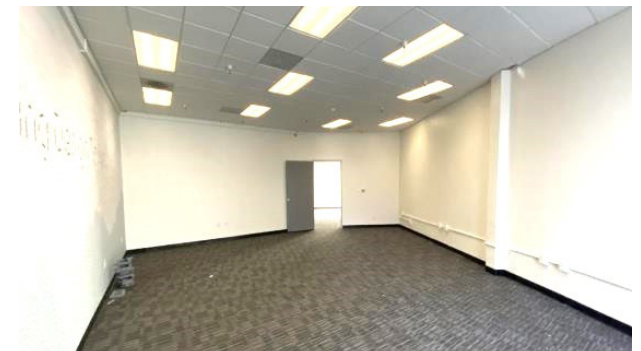

PROPERTY HIGHLIGHTS

SUITE 8 | ±2,550 SF

- 2 private offices
- Open floor plan with natural light
- In suite restroom
- Kitchenette with dishwasher
- Carpet throughout
- 100 - 200 amps to each suite, 120/ 208 volt, 3-phase 4-wire
- Easy access to Highways 85 & 10

FLOOR PLAN