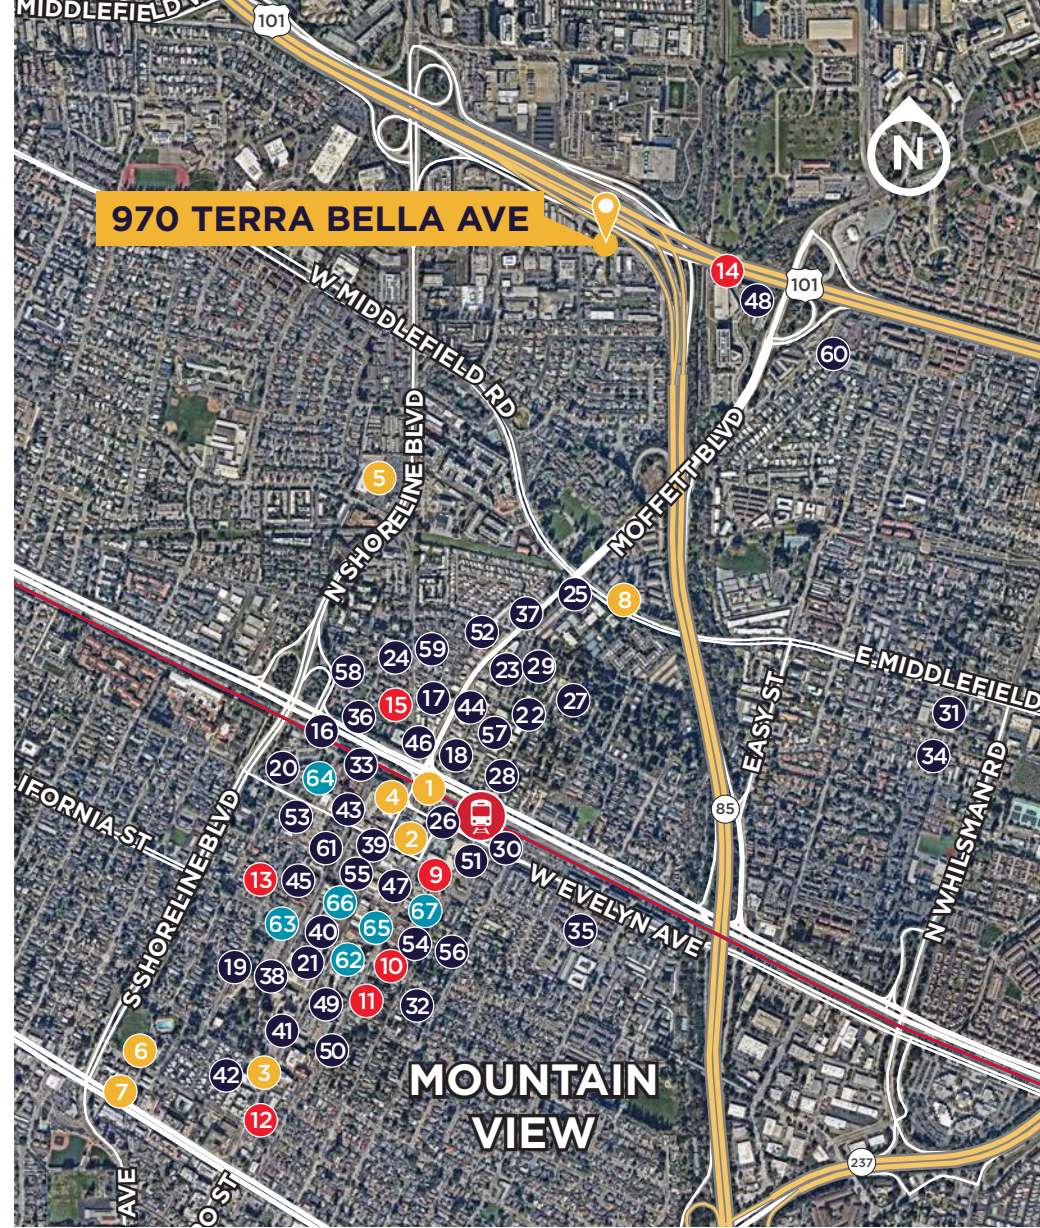

## CAFES

9. Cafe 86
10. Dana Street Roasting Company
11. Paris Baguette
12. Sana'a Cafe
13. Sulbing Cafe
14. The Fly-By
15. Verde Tea Cafe

## RESTAURANTS

16. 3 Kingdoms Hot Pot
17. Asian Box
18. Blue Line Pizza
19. Cascal
20. Chez TJ
21. Crepevine Restaurants
22. Das Bierhauz - Mountain

23. Desi Pizza House
24. Doppio Zero Mountain View
25. El Califas Tacos
26. Eureka!
27. Fast Pizza Delivery
28. Fu Lam Mum
29. Happy Lamb Hot Pot
30. Hummus Mediterranean Kitchen
31. Joy Sushi
32. Kakaroto Japanese Restaurant
33. Katsu
34. Khao Kang Thai Kitchen
35. La Fiesta Restaurant
36. La Fontaine Restaurant
37. Los Portales
38. Ludwig's Biergarten
39. Maison Alyzee
40. Mantra India
41. Masa Sushi Japan
42. Mediterranean Grill House
43. Mifen101
44. Oren's Hummus
45. Pho To Chau999
46. Ramen Izakaya Yu-Gen

47. Ristorante Don Giovanni
48. Roger Bar & Restaurant
49. Rootstock Wine Bar
50. Scratch
51. Season's Noodles & Dumplings Garden
52. Shana Thai Restaurant
53. Steins Beer Garden & Restaurant
54. Superhot Hotpot & Korean BBQ
55. Sushi Arashi
56. Sushi Tomi
57. Taqueria 3 Hermanos
58. Udon Mugizo - Mountain View
59. Vaso Azzurro Ristorante
60. Wagon Wheel BBQ
61. Zhangliang Malatang

## SHOPPING

62. Bloomsgiving
63. East West Bookshop
64. Next Level Board Game
65. Therapy Stores
66. CVS
67. Ava's Marke