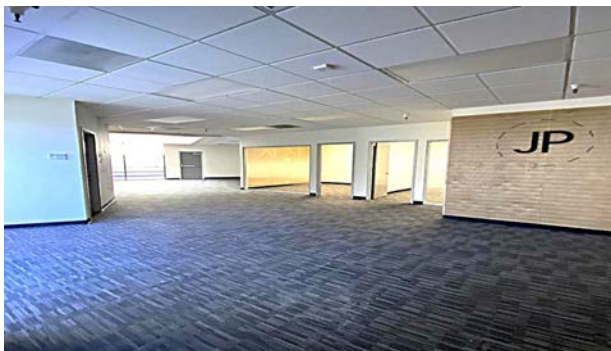

PROPERTY HIGHLIGHTS

SUITE 8 | ±2,550 SF

- 2 private offices
- Open floor plan with natural light
- In suite restroom
- Kitchenette with dishwasher
- Carpet throughout
- 100 - 200 amps to each suite, 120/ 208 volt, 3-phase 4-wire
- Easy access to Highways 85 & 10

FLOOR PLAN