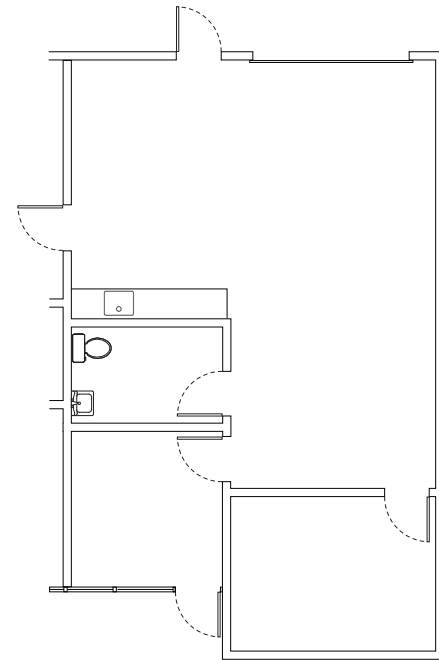

## SUITE 2 | ±960 SF

- Private office & conference rooms
- Kitchenette with dishwasher
- Open Area with roll up door
- In suite restrooms
- 100 - 200 amps to each suite, 120/ 208 volt, 3-phase 4-wire
- Easy access to Highways 85 & 10

# FLOOR PLAN