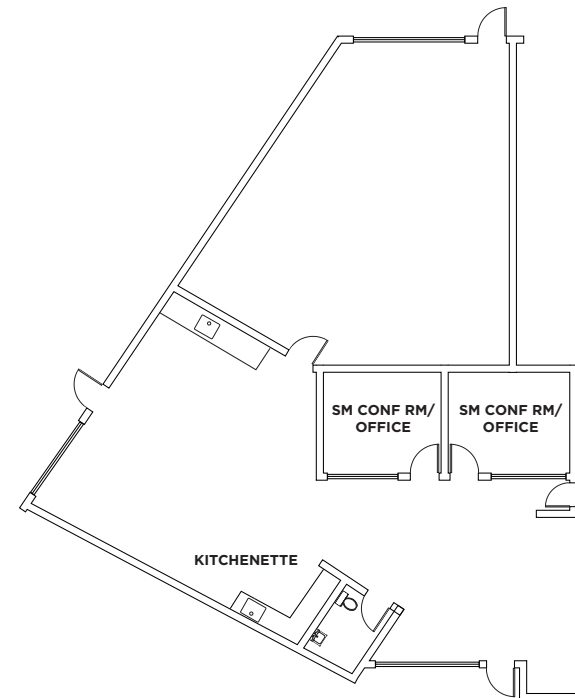

## SUITE 2 | ±960 SF

- Private office & conference rooms
- Kitchenette with dishwasher
- Open Area with roll up door
- In suite restrooms
- 100 - 200 amps to each suite, 120/ 208 volt, 3-phase 4-wire
- Easy access to Highways 85 & 10

# FLOOR PLAN

## SUITE 8 | ±2,550 SF

- 2 private offices
- Open floor plan with natural light
- In suite restroom
- Kitchenette with dishwasher
- Carpet throughout
- 100 - 200 amps to each suite, 120/ 208 volt, 3-phase 4-wire
- Easy access to Highways 85 & 10