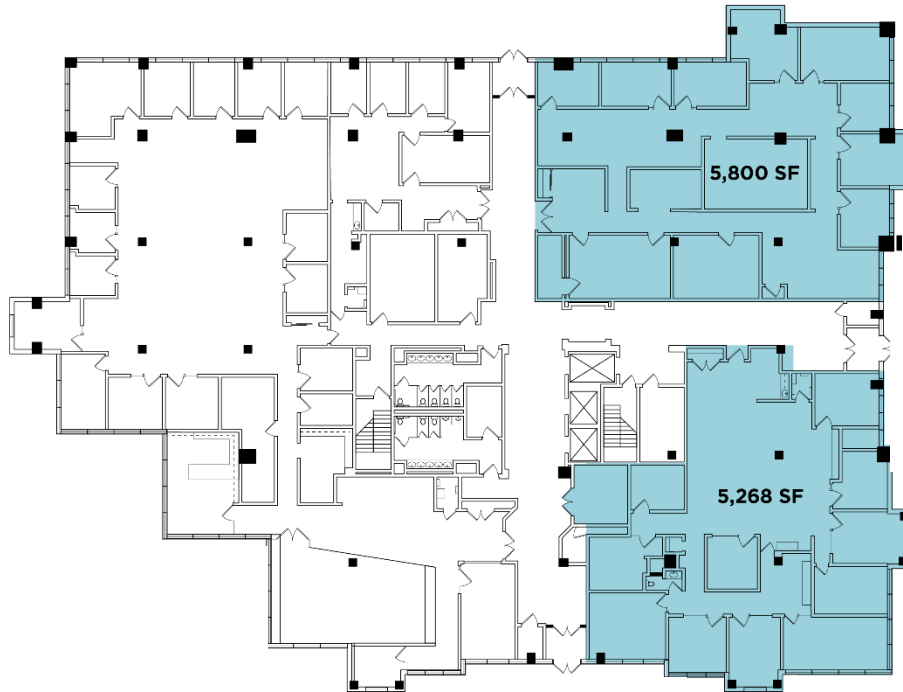

25 Independence Blvd

Warren, New Jersey

RECENTLY RENOVATED INTERIORS

Partial First Floor:	5,268 SF
Partial First Floor:	5,800 SF
Partial Second Floor:	5,406 SF *
Partial Second Floor:	7,493 SF *
Partial Third Floor:	4,781 SF
Partial Fourth Floor:	1,845 SF **
Partial Fourth Floor:	8,611 SF **

* Contiguous to 12,899 SF | ** Contiguous to 10,456 SF

BUILDING FEATURES:

- Lobby exposure for strong tenant identity
- New landscaping
- Covered parking
- On-site management, engineer, and porter
- Energy Star labeled in 2018

25 Independence Blvd

Warren, New Jersey

FLOOR PLANS

1st FLOOR: 5,268 SF – 5,800 SF

2nd FLOOR: 12,899 SF

25 Independence Blvd

Warren, New Jersey

FLOOR PLANS

3rd FLOOR: 4,781 SF

4th FLOOR: 1,845 SF – 10,456 SF

25 Independence Blvd

Warren, New Jersey

Location:

- Directly off Exit 33 of I-78 in the heart of the I-78 Corridor
- Within walking distance to Riverwalk Village Center, Somerset Hills Hotel, and Courtyard by Marriott