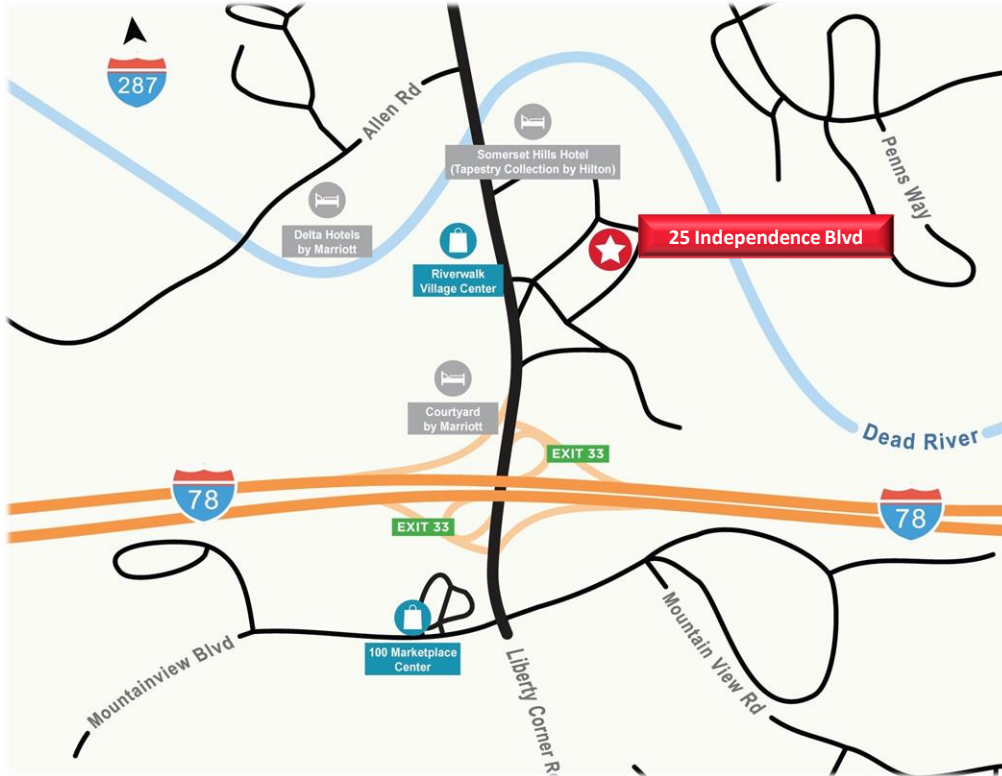

3rd FLOOR: 4,781 SF

4th FLOOR: 1,845 SF – 10,456 SF

25 Independence Blvd

Warren, New Jersey

Location:

- Directly off Exit 33 of I-78 in the heart of the I-78 Corridor
- Within walking distance to Riverwalk Village Center, Somerset Hills Hotel, and Courtyard by Marriott

Riverwalk Village Center

Food & Beverage:

- 3 West
- Hills of Herat Restaurant
- Ling Ling Restaurant
- O'Bagel
- Soup Shoppe
- Starbucks

Amenities & Retail:

- BeBe Too Salon
- Bernards Family Practice
- Colonial Cleaners
- Gymboree
- Joy of Living Interior Design
- Mellas Orthodontics, PA
- Millington Savings Bank
- Odorox Air Technologies, LLC
- Prudential
- Riverwalk Chiropractic & Physical Therapy
- Somerset Hills YMCA & Wellness
- Supercuts