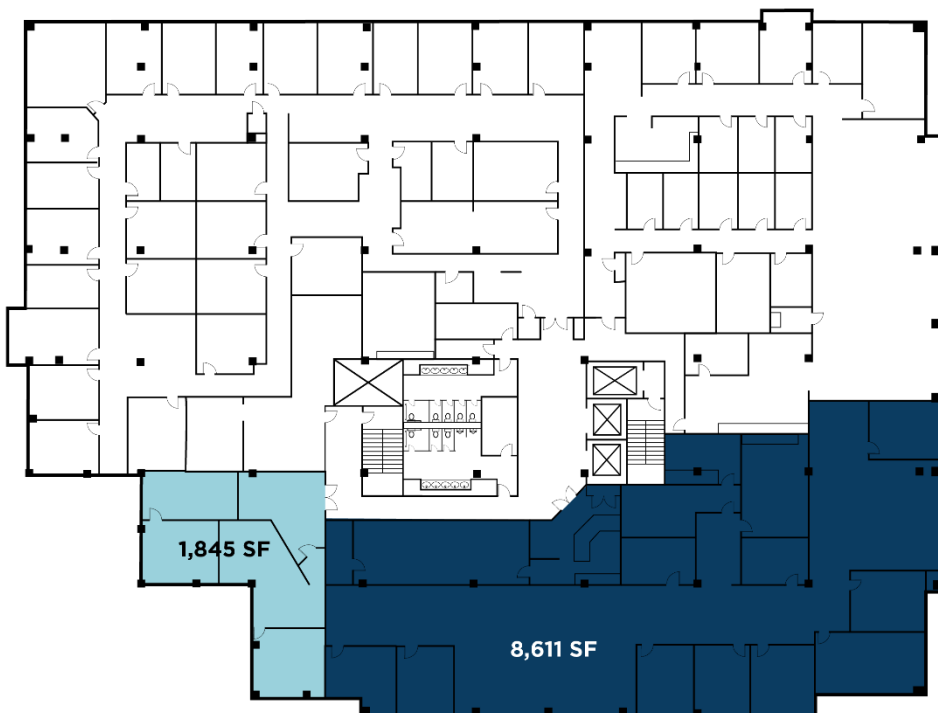

25 Independence Blvd

Warren, New Jersey

RECENTLY RENOVATED INTERIORS

Partial First Floor:	5,268 SF
Partial First Floor:	5,800 SF
Partial Second Floor:	5,406 SF *
Partial Second Floor:	7,493 SF *
Partial Third Floor:	4,781 SF
Partial Fourth Floor:	1,845 SF **
Partial Fourth Floor:	8,611 SF **

25 Independence Blvd

Warren, New Jersey

FLOOR PLANS

1st FLOOR: 5,268 SF – 5,800 SF

2nd FLOOR: 12,899 SF

25 Independence Blvd

Warren, New Jersey

FLOOR PLANS

3rd FLOOR: 4,781 SF

4th FLOOR: 1,845 SF – 10,456 SF

25 Independence Blvd

Warren, New Jersey

Location:

- Directly off Exit 33 of I-78 in the heart of the I-78 Corridor
- Within walking distance to Riverwalk Village Center, Somerset Hills Hotel, and Courtyard by Marriott