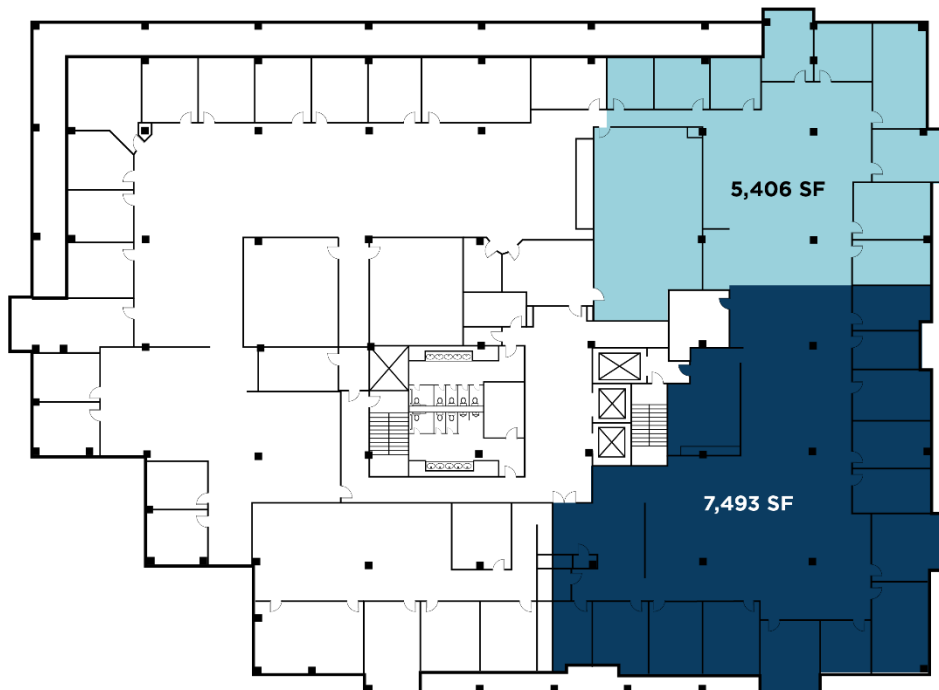

25 Independence Blvd

Warren, New Jersey

RECENTLY RENOVATED INTERIORS

Partial First Floor:	5,268 SF
Partial First Floor:	5,800 SF
Partial Second Floor:	5,406 SF *
Partial Second Floor:	7,493 SF *
Partial Third Floor:	4,781 SF
Partial Fourth Floor:	1,845 SF **
Partial Fourth Floor:	8,611 SF **

25 Independence Blvd

Warren, New Jersey

FLOOR PLANS

1st FLOOR: 5,268 SF – 5,800 SF

2nd FLOOR: 12,899 SF

25 Independence Blvd

Warren, New Jersey

FLOOR PLANS

3rd FLOOR: 4,781 SF

4th FLOOR: 1,845 SF – 10,456 SF

25 Independence Blvd

Warren, New Jersey

Location:

- Directly off Exit 33 of I-78 in the heart of the I-78 Corridor
- Within walking distance to Riverwalk Village Center, Somerset Hills Hotel, and Courtyard by Marriott