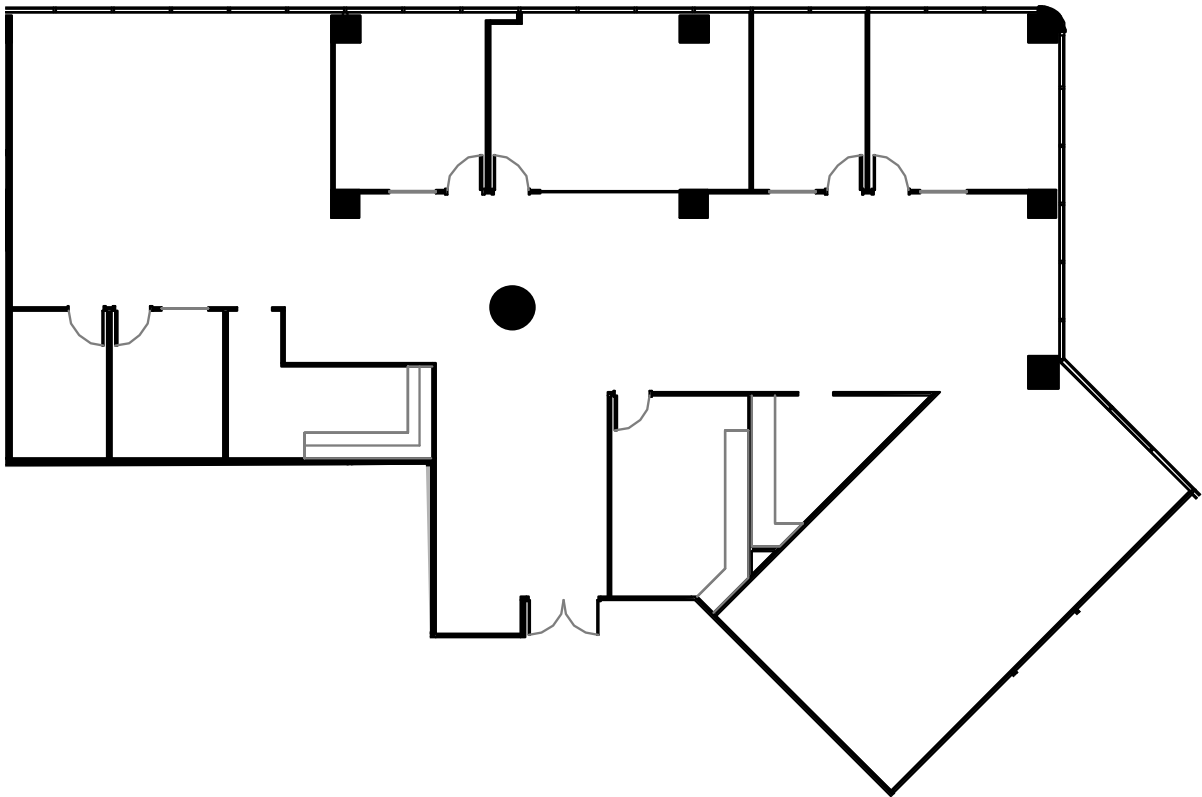

Suite 205 - 5,881 RSF

W. RYAN STOUT
Managing Director
(303) 813 6448
ryan.stout@cushwake.com

NATHAN J. BRADLEY
Managing Director
(303) 813 6444
nate.bradley@cushwake.com

ZACHARY T. WILLIAMS
Director
(303) 813 6474
zach.williams@cushwake.com