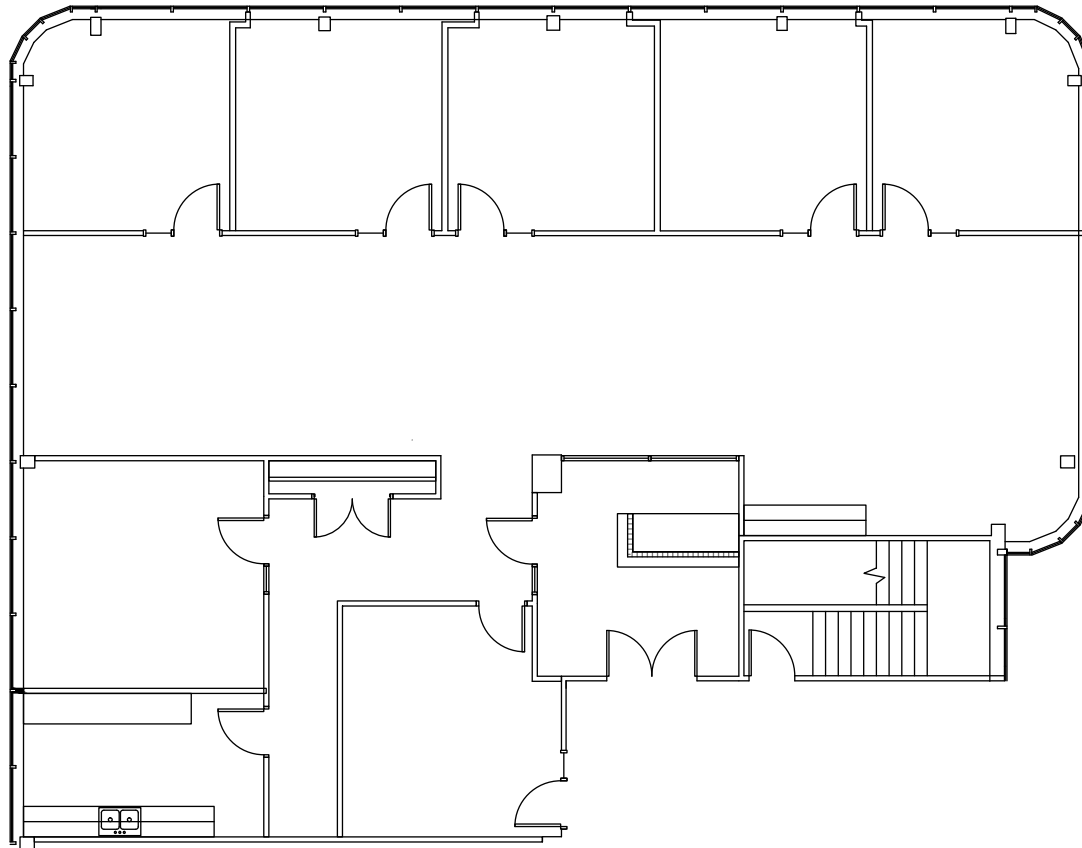

2ND FLOOR KEY PLAN

NOT TO SCALE

SUITE 210

10585 NORTH MERIDIAN STREET - SECOND FLOOR
CARMEL, INDIANA 46290