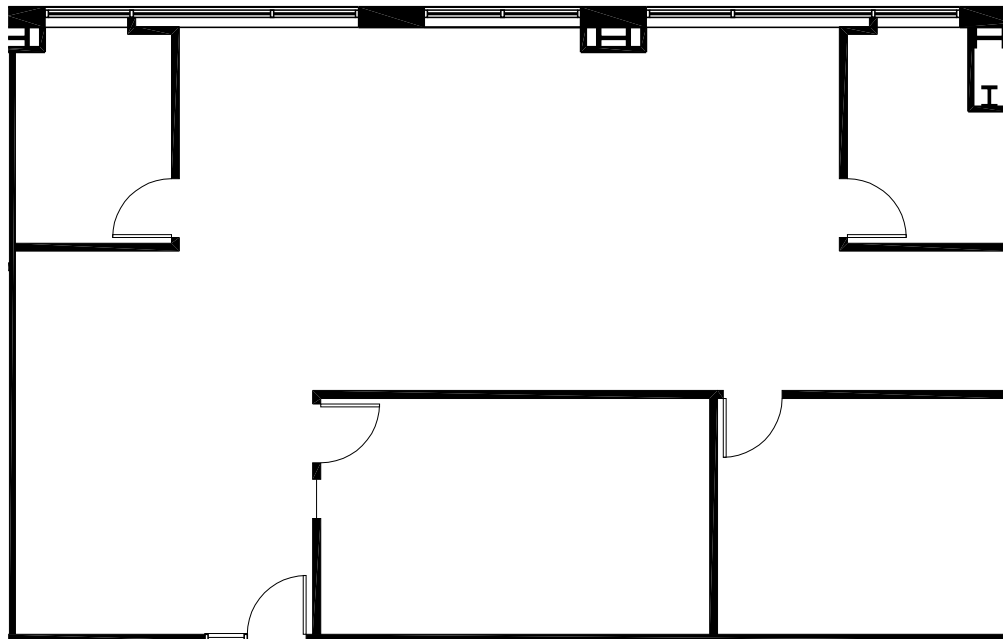

– STATION STREET –
@ Lincoln

9360 & 9400 STATION STREET, LONE TREE, COLORADO

SUITE 350: 2,044 RSF

W. Ryan Stout
303.813.6448
ryan.stout@cushwake.com

Zachary T. Williams
303.813.6474
zach.williams@cushwake.com