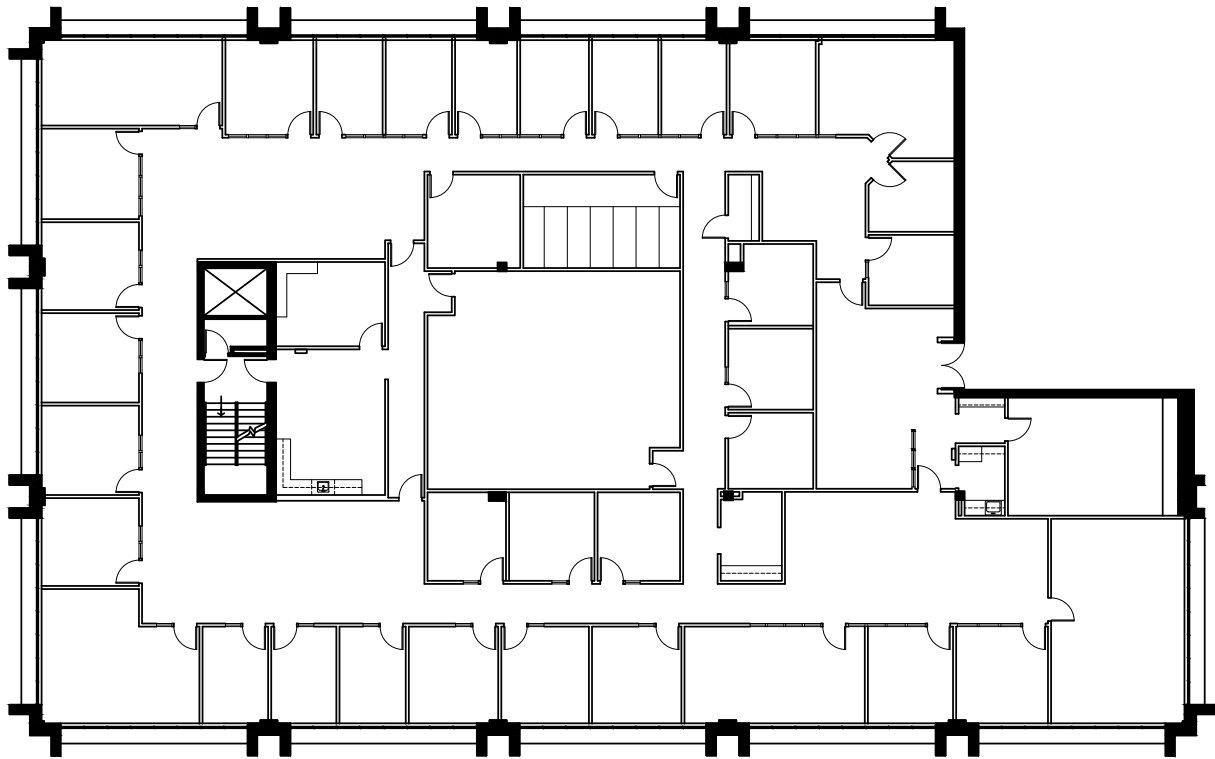

# Building 15

Suite 250 | 13,923 RSF

Caitlin Ellenson  
303.312.1914  
caitlin.ellenson@cushwake.com

W. Ryan Stout  
303.813.6448  
ryan.stout@cushwake.com

Zachary T. Williams  
303.813.6474  
zach.williams@cushwake.com