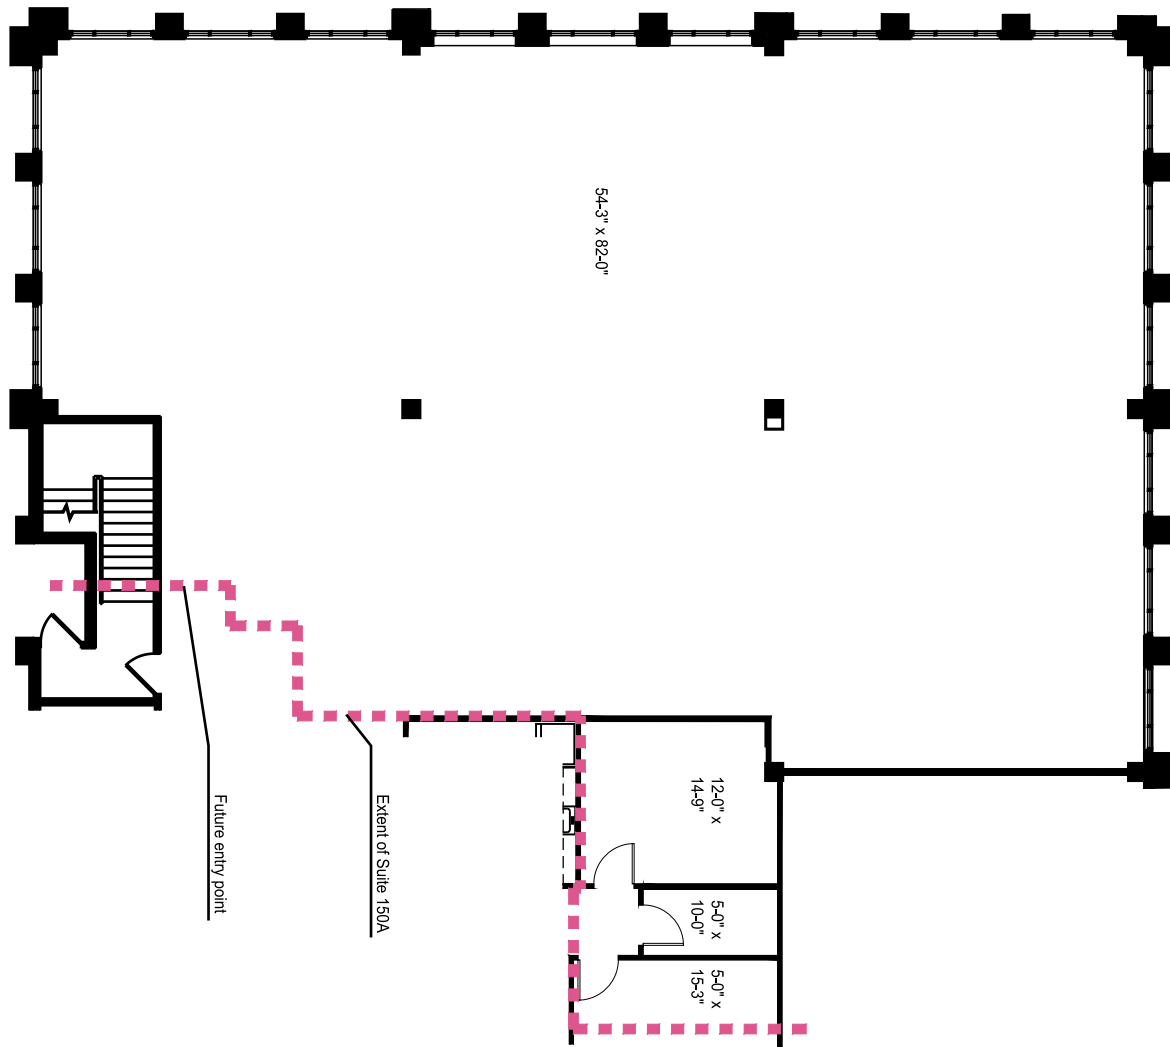

Building 3

Suite 150A | 5,244 RSF

Caitlin Ellenson
303 312 1914
caitlin.ellenson@cushwake.com

W. Ryan Stout
303.813.6448
ryan.stout@cushwake.com

Zachary T. Williams
303.813.6474
zach.williams@cushwake.com