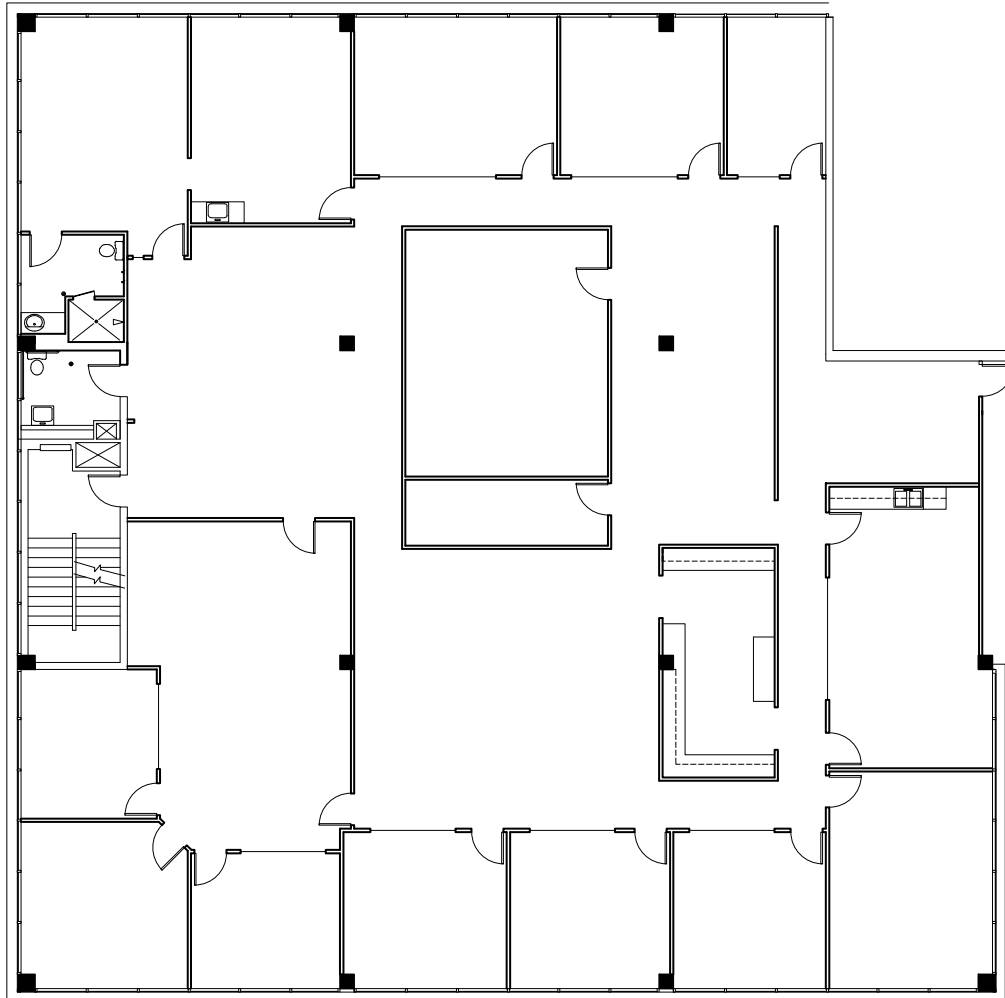

# Building 26

Suite 450 | 9,031 RSF

Caitlin Ellenson  
303.312.1914  
caitlin.ellenson@cushwake.com

W. Ryan Stout  
303.813.6448  
ryan.stout@cushwake.com

Zachary T. Williams  
303.813.6474  
zach.williams@cushwake.com