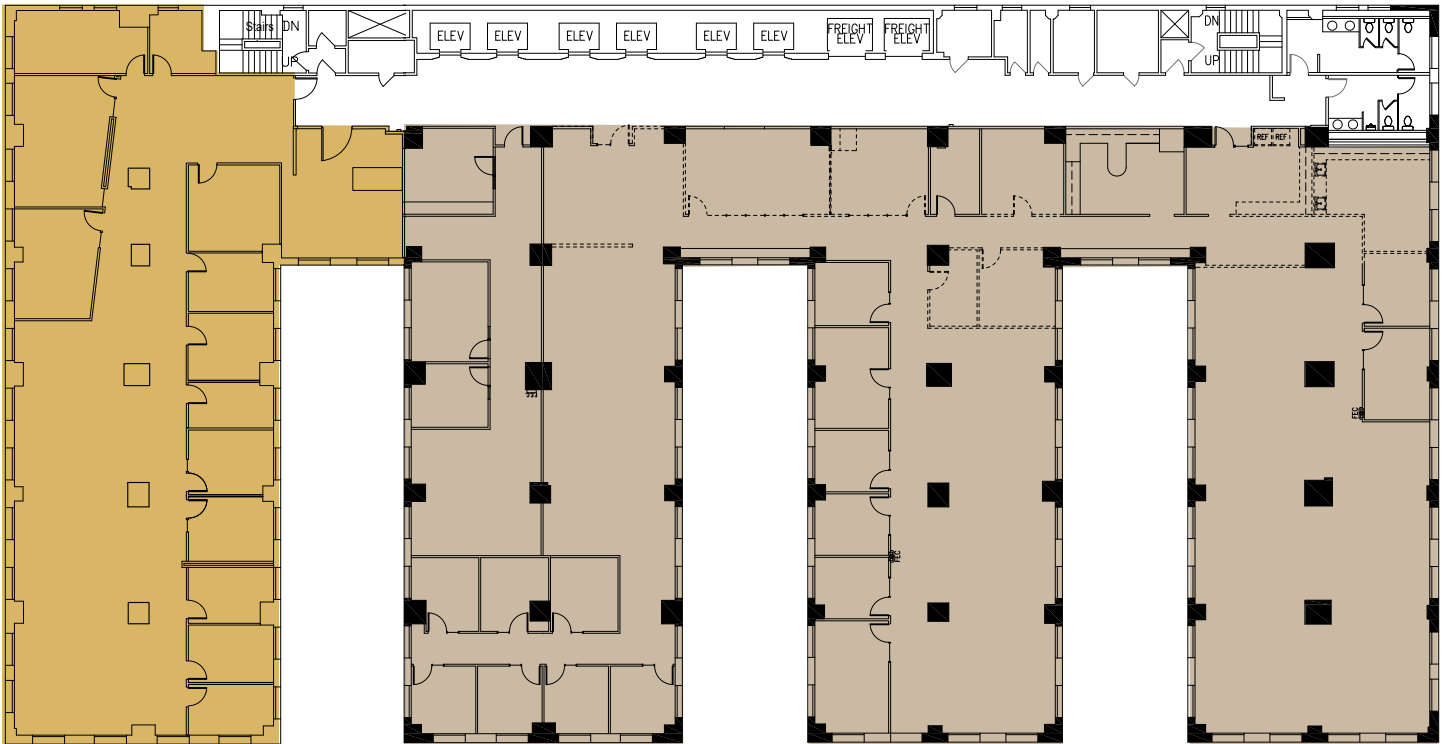

5th FLOOR

6,000 - 22,169 RSF

22,169 SF of contiguous space available.

Suite 500
6,000 RSF
Available Now

Suite 550
16,169 RSF
Available 2/1/26

BRANDON BURMEISTER
+1 206 215 9702
brandon.burmeister@cushwake.com