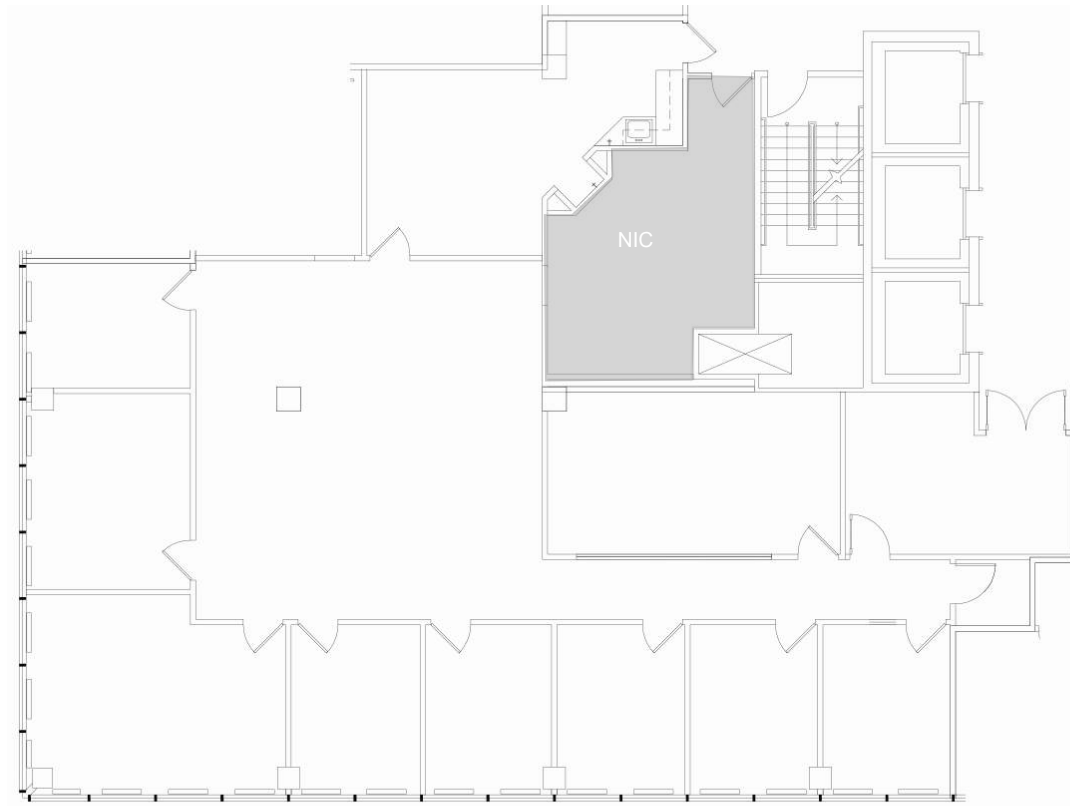

# 55 WEST PORT PLAZA

Suite 700  
3,472 RSF

KEY PLAN