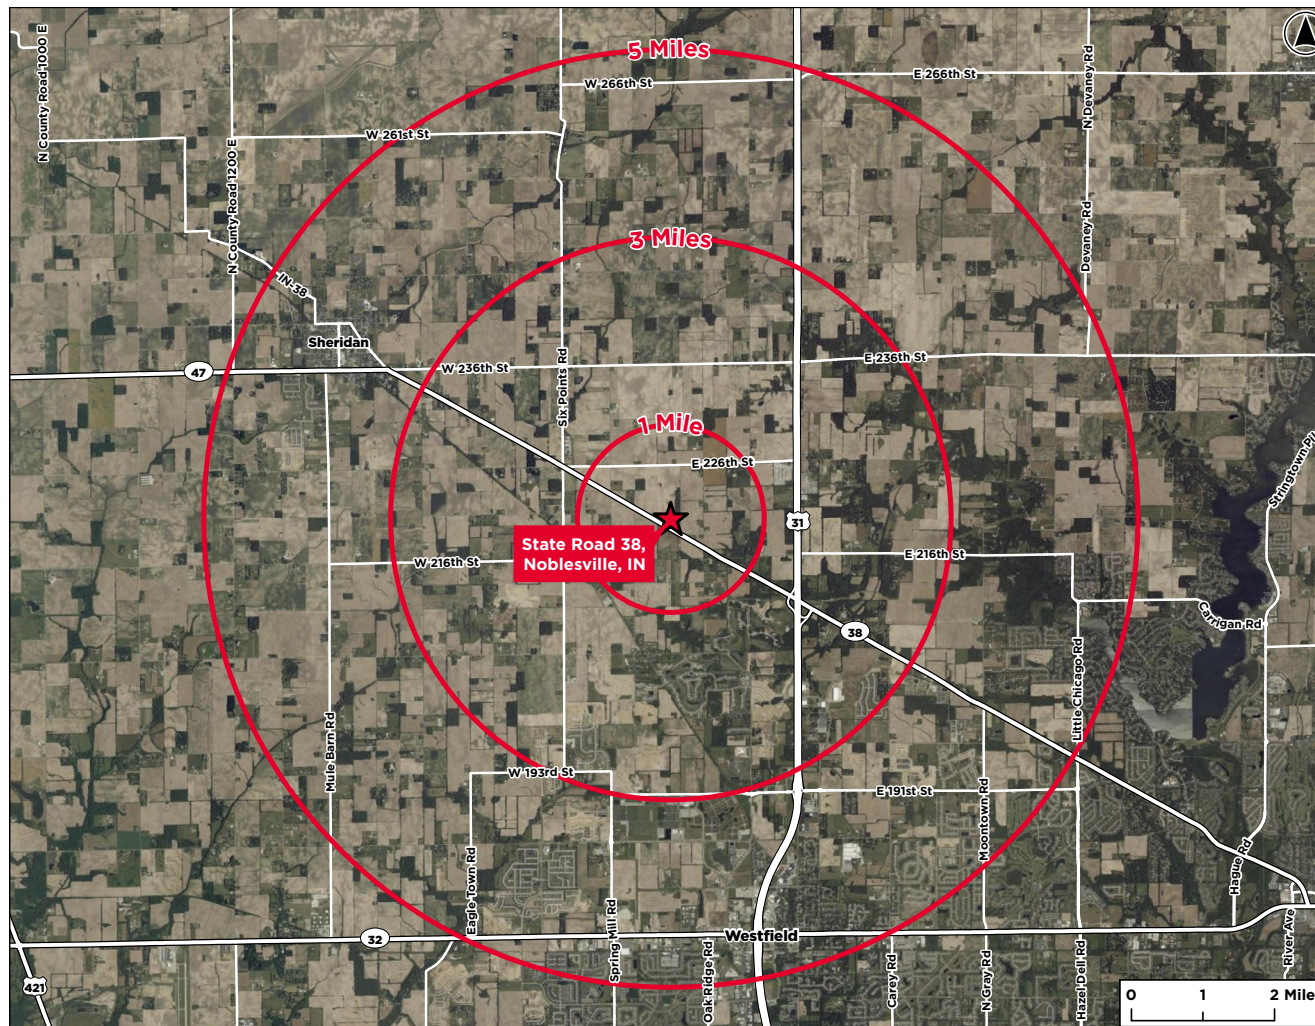

STATE ROAD 38

WESTFIELD/SHERIDAN, IN

Stefan Arsich, CCIM / Senior Associate / stefan.arsich@cushwake.com / +1 317 639 0424
Matt Kite / Director / matt.kite@cushwake.com / +1 317 616 3981

Cushman & Wakefield Copyright 2026. No warranty or representation, express or implied, is made to the accuracy or completeness of the information contained herein, and same is submitted subject to errors, omissions, change of price, rental or other conditions, withdrawal without notice, and to any special listing conditions imposed by the property owner(s). As applicable, we make no representation as to the condition of the property (or properties) in question.