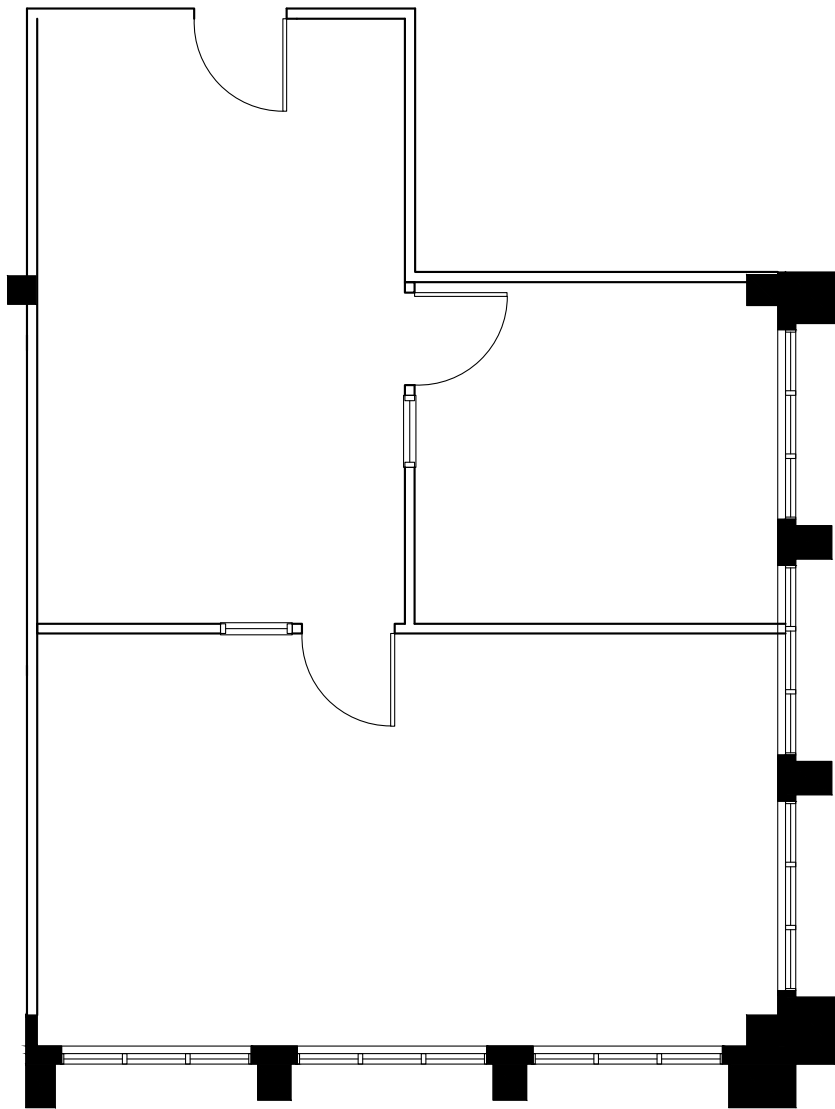

Building 1

Suite 195 | 847 RSF

Caitlin Ellenson
303 312 1914
caitlin.ellenson@cushwake.com

W. Ryan Stout
303.813.6448
ryan.stout@cushwake.com

Zachary T. Williams
303.813.6474
zach.williams@cushwake.com