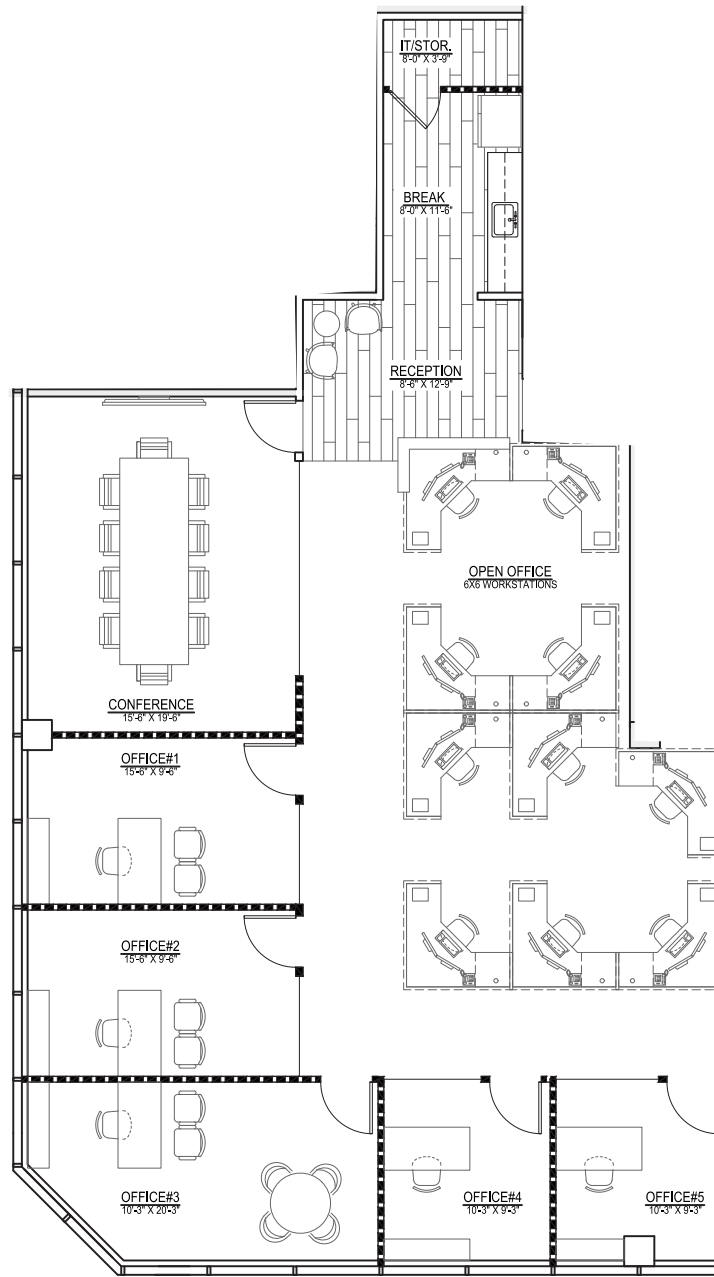

384

INVERNESS

Suite 270
2,598 RSF
Spec Suite

TOUR SUITE

PREMIUM OFFICE FOR LEASE

W. Ryan Stout
303.813.6448
ryan.stout@cushwake.com

Zachary T. Williams
303.813.6474
zach.williams@cushwake.com

Caitlin I. Ellenson
303.312.1914
caitlin.ellenson@cushwake.com