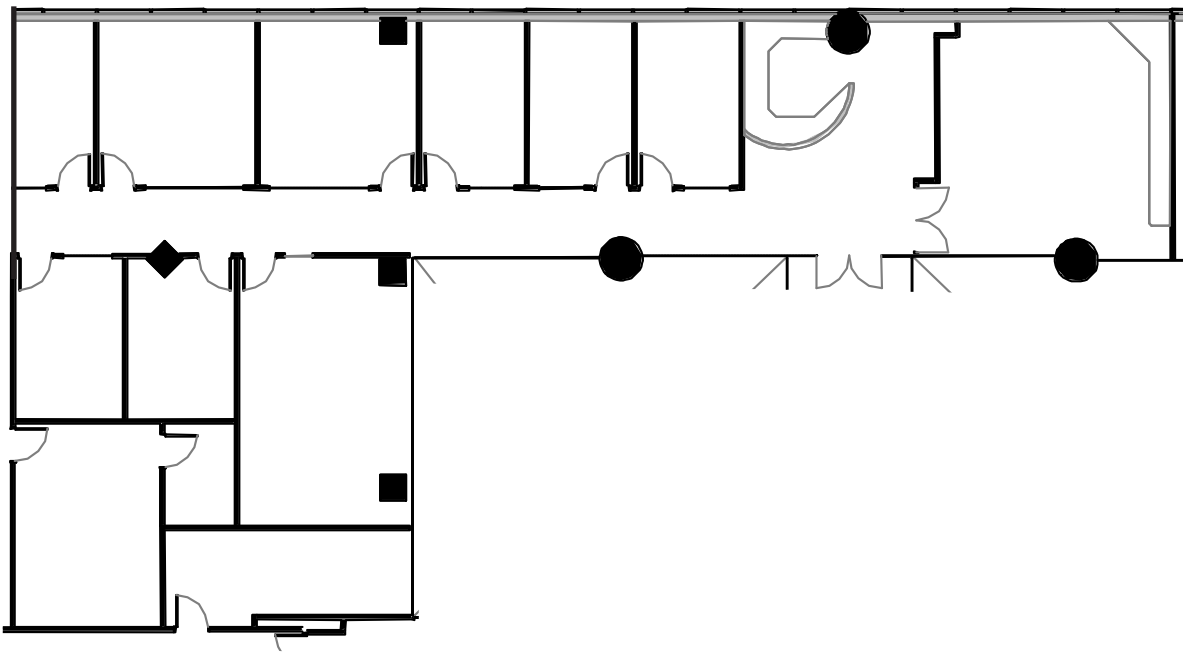

Suite 500 - 5,306 RSF

W. RYAN STOUT
Managing Director
(303) 813 6448
ryan.stout@cushwake.com

NATHAN J. BRADLEY
Managing Director
(303) 813 6444
nate.bradley@cushwake.com

ZACHARY T. WILLIAMS
Director
(303) 813 6474
zach.williams@cushwake.com