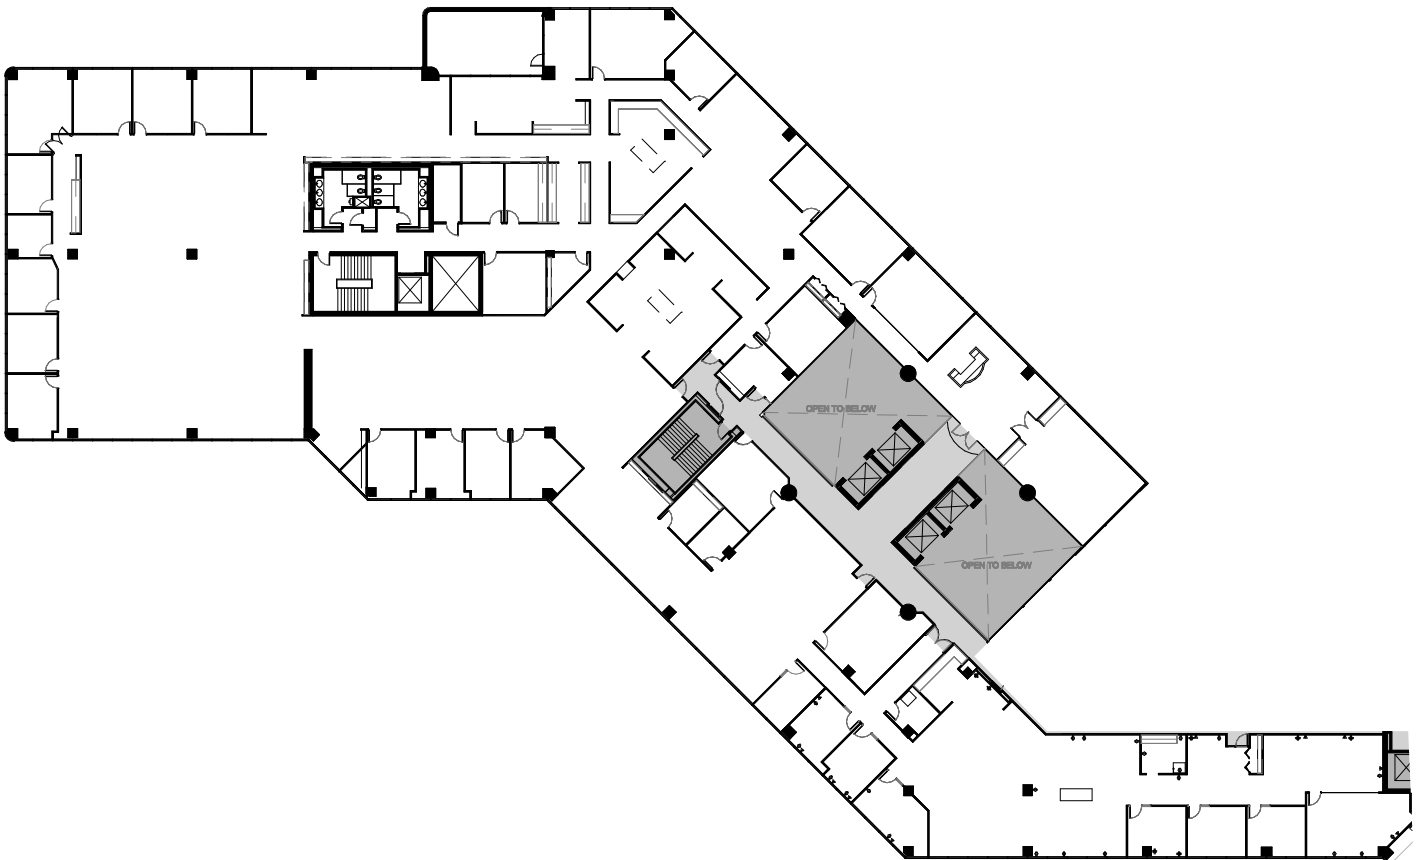

Suite 600 - 35,876 RSF

W. RYAN STOUT
Managing Director
(303) 813 6448
ryan.stout@cushwake.com

NATHAN J. BRADLEY
Managing Director
(303) 813 6444
nate.bradley@cushwake.com

ZACHARY T. WILLIAMS
Director
(303) 813 6474
zach.williams@cushwake.com